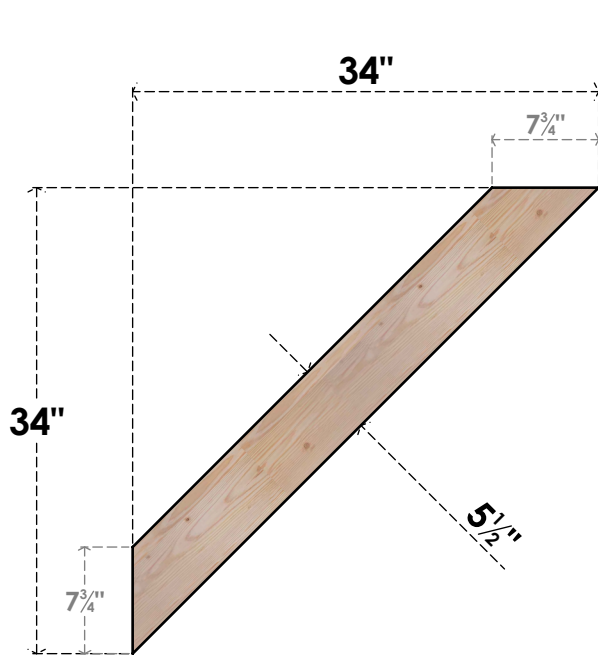

BRC06X34X34TRA00SDF

5 1/2"W X 34"D X 34"H TRADITIONAL SMOOTH BRACE, DOUGLAS FIR

SIDE

FRONT

EKENA MILLWORK
 2300 WEST MAIN ST.
 CLARKSVILLE, TX 75426
 TOLL FREE: 866-607-0453
 WWW.EKENAMILLWORK.COM

NOTES

1. INSTALLATION TO BE COMPLETED IN ACCORDANCE WITH MANUFACTURER'S SPECIFICATIONS.
2. DRAWING MAY NOT BE TO SCALE
3. THIS DRAWING IS INTENDED FOR DESIGN AND PLANNING PURPOSES ONLY.
4. ALL INFORMATION CONTAINED HEREIN WAS CURRENT AT THE TIME OF DEVELOPMENT BUT MUST BE REVIEWED AND APPROVED BY THE PRODUCT MANUFACTURER TO BE CONSIDERED ACCURATE.
5. PRODUCTS ARE NOT KILN DRIED. THIS ITEM IS UNIQUE AND WILL CONTAIN THE NATURAL VARIATIONS THAT THE WOOD SPECIES OFFERS. THIS MAY RESULT IN VARIATIONS UP TO 1/4"