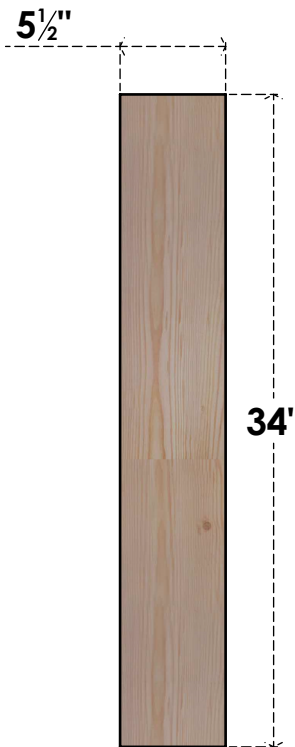

BRC06X34X34TRA00SDF

5 1/2"W X 34"D X 34"H TRADITIONAL SMOOTH BRACE, DOUGLAS FIR

SIDE

FRONT

EKENA MILLWORK
 2300 WEST MAIN ST.
 CLARKSVILLE, TX 75426
 TOLL FREE: 866-607-0453
 WWW.EKENAMILLWORK.COM

NOTES

1. INSTALLATION TO BE COMPLETED IN ACCORDANCE WITH MANUFACTURER'S SPECIFICATIONS.
2. DRAWING MAY NOT BE TO SCALE
3. THIS DRAWING IS INTENDED FOR DESIGN AND PLANNING PURPOSES ONLY.
4. ALL INFORMATION CONTAINED HEREIN WAS CURRENT AT THE TIME OF DEVELOPMENT BUT MUST BE REVIEWED AND APPROVED BY THE PRODUCT MANUFACTURER TO BE CONSIDERED ACCURATE.
5. PRODUCTS ARE NOT KILN DRIED. THIS ITEM IS UNIQUE AND WILL CONTAIN THE NATURAL VARIATIONS THAT THE WOOD SPECIES OFFERS. THIS MAY RESULT IN VARIATIONS UP TO 1/4"