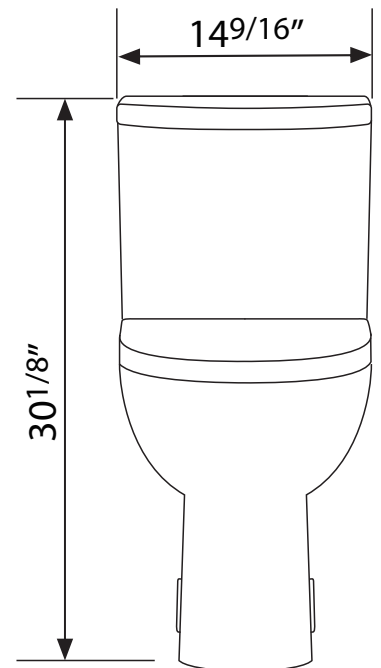

DIMENSION DETAILS

ONE-PIECE TOILET

PRODUCT
INSTRUCTION
VIDEO

GP-BL153S-OPT

(BL153S-OPT)

PRODUCT SIZE

Top View

Back View

Side View

Front View