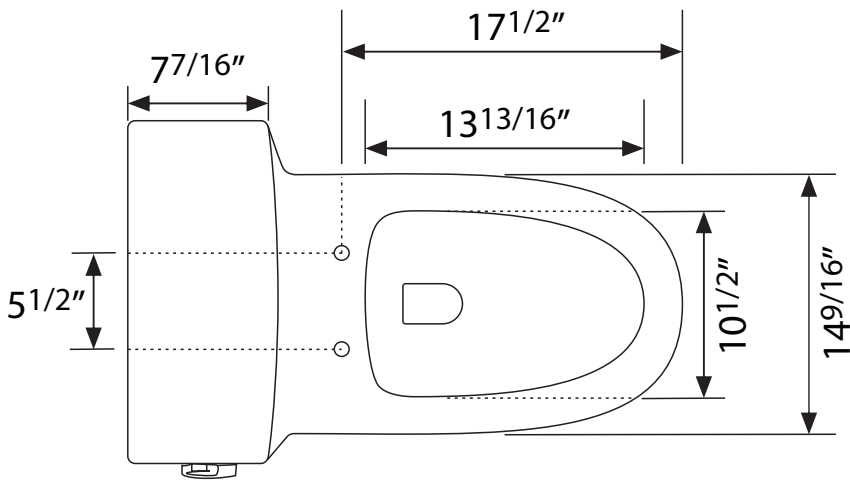

DIMENSION DETAILS

ONE-PIECE TOILET

PRODUCT
INSTRUCTION
VIDEO

GP-BL153S-OPT

(BL153S-OPT)

PRODUCT SIZE

Top View

Back View

Side View

Front View