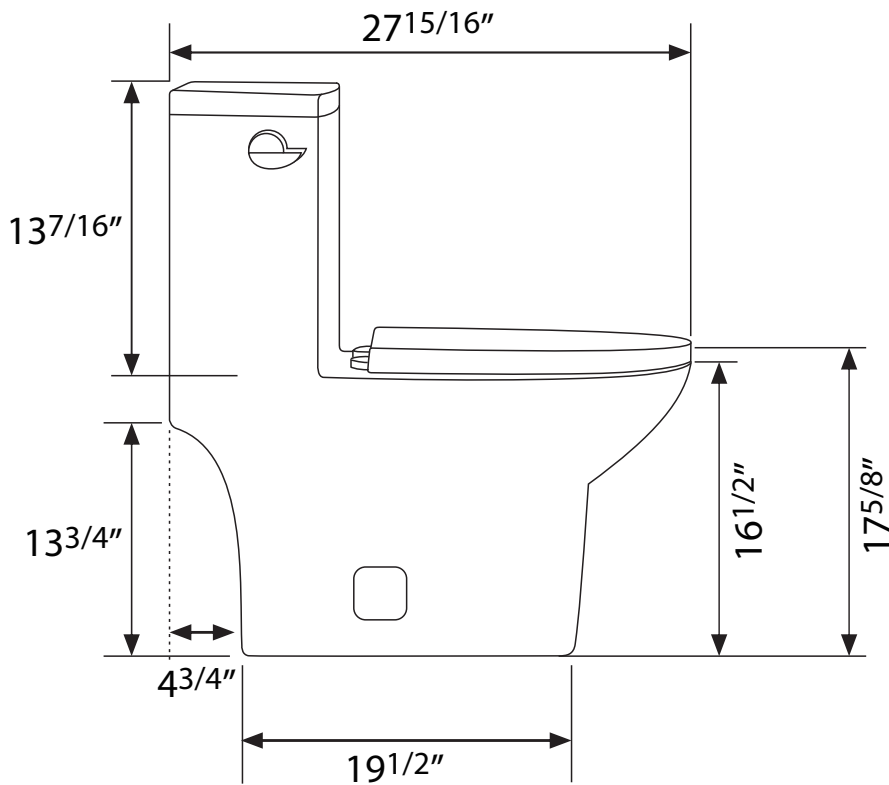

DIMENSION DETAILS

ONE-PIECE TOILET

PRODUCT
INSTRUCTION
VIDEO

GP-BL153S-OPT

(BL153S-OPT)

PRODUCT SIZE

Top View

Back View

Side View

Front View