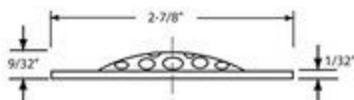

D92 Trip Lever and Cover

#10-.24 x 1-5/8" Oval Head
Brass Machine Screw