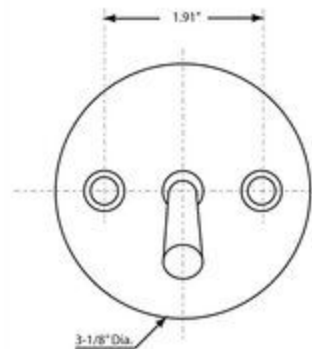

D92 Trip Lever and Cover

#10-.24 x 1-5/8" Oval Head
Brass Machine Screw