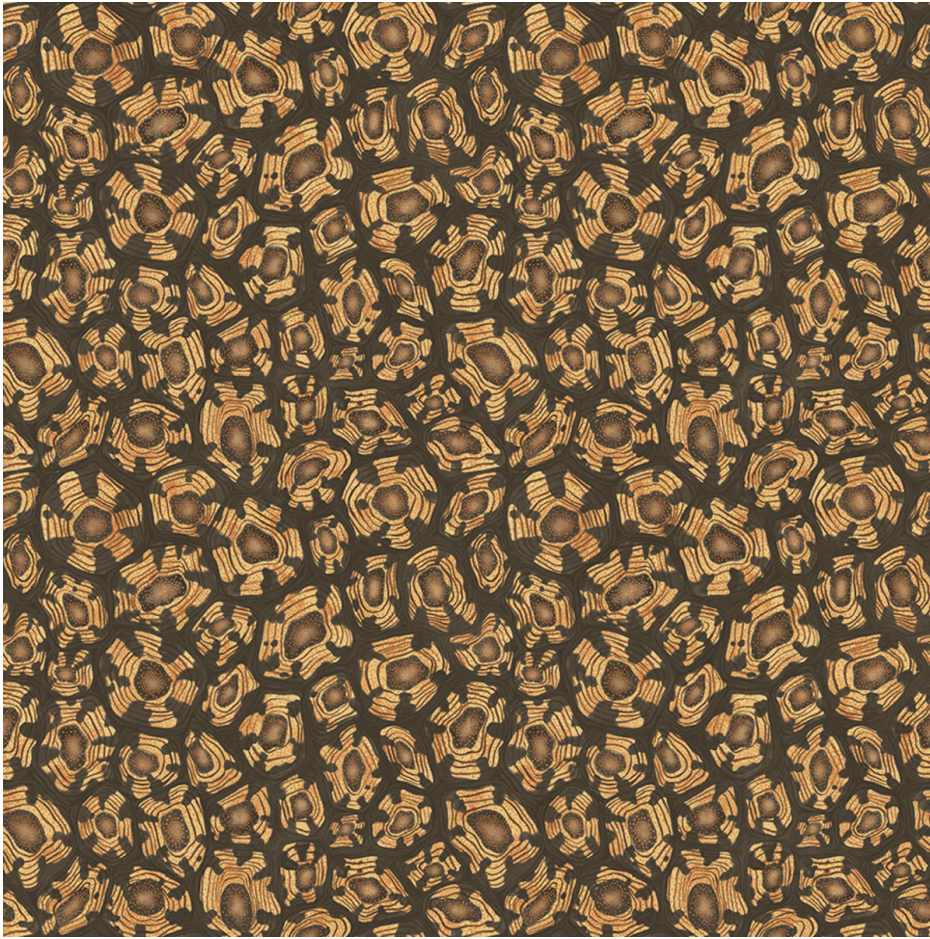

**Savanna Shell - Ochr,St&Orng**  
SKU: 119/4019.CS.0

LEE JOFA

SKU: **119/4019.CS.0**

Type: **Print**

Railroaded: **No**

Composition: **Non Woven - 100%**

Vertical Repeat: **20.5 in (52.07 cm)**

Repeat UOM: **in in (0 cm)**

Brand: **Cole & Son**

Finish: **Pretrimmed**

Note: **Priced And Sold By The 11 Yard Roll**

Width: **20.5 in (52.07 cm)**

Horizontal Repeat: **20.5 in (52.07 cm)**

Wallcovering Area: **56.38 Square Feet**

KRAVET INC. © 2022