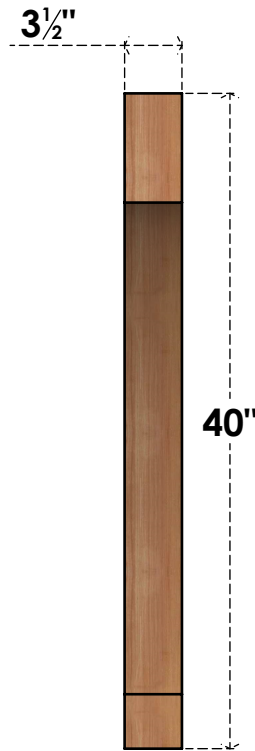

BRC04X36X40IMP00SWR

3 1/2"W X 36"D X 40"H IMPERIAL SMOOTH BRACE, WESTERN RED CEDAR

SIDE

FRONT

EKENA MILLWORK
 2300 WEST MAIN ST.
 CLARKSVILLE, TX 75426
 TOLL FREE: 866-607-0453
 WWW.EKENAMILLWORK.COM

NOTES

1. INSTALLATION TO BE COMPLETED IN ACCORDANCE WITH MANUFACTURER'S SPECIFICATIONS.
2. DRAWING MAY NOT BE TO SCALE
3. THIS DRAWING IS INTENDED FOR DESIGN AND PLANNING PURPOSES ONLY.
4. ALL INFORMATION CONTAINED HEREIN WAS CURRENT AT THE TIME OF DEVELOPMENT BUT MUST BE REVIEWED AND APPROVED BY THE PRODUCT MANUFACTURER TO BE CONSIDERED ACCURATE.
5. PRODUCTS ARE NOT KILN DRIED. THIS ITEM IS UNIQUE AND WILL CONTAIN THE NATURAL VARIATIONS THAT THE WOOD SPECIES OFFERS. THIS MAY RESULT IN VARIATIONS UP TO 1/4"