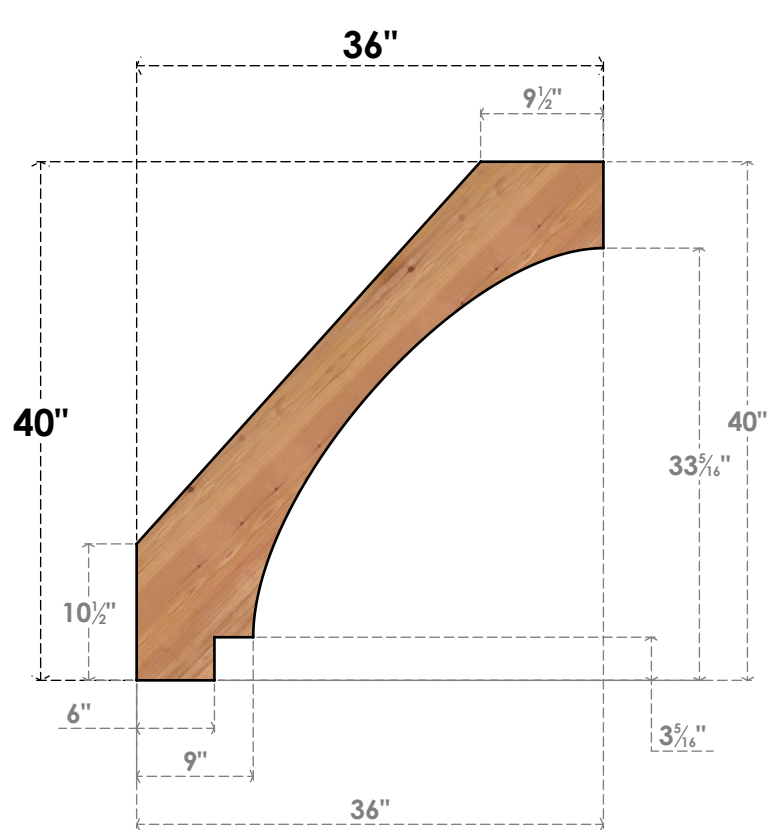

BRC04X36X40IMP00SWR

3 1/2"W X 36"D X 40"H IMPERIAL SMOOTH BRACE, WESTERN RED CEDAR

SIDE

FRONT

EKENA MILLWORK
 2300 WEST MAIN ST.
 CLARKSVILLE, TX 75426
 TOLL FREE: 866-607-0453
 WWW.EKENAMILLWORK.COM

NOTES