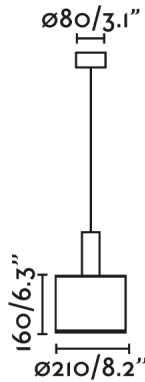

General characteristics

Fixation	Ceiling
voltage	120V
Hertz	60Hz
Cable length	0.02 ft
Max. Power	15W

Material

Body/Structure	Steel
Screen	Rattan

Finish

Body/Structure	Matt Black
Screen	Rattan
Location	Dry locations only
US Certification	Fijas cETLus