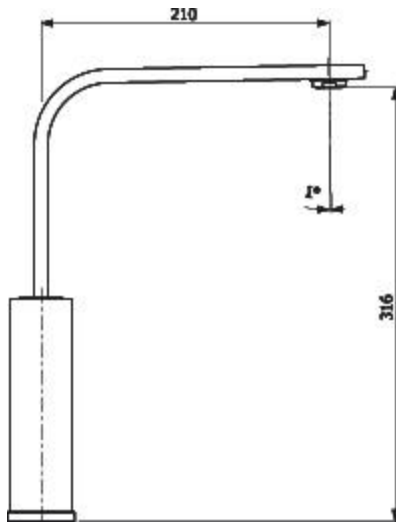

Colours

Available colours

chrome

metallic surface
Item No. BM1320CH
High Pressure

Details

Side View

Scope of supply

- WRAS compliant approved fitting
- Lever action monobloc mixer tap
- High reach designer spout
- Supplied with non-return valves
- 1/2 BSP connection"

Please note:

High pressure supply only. Requires minimum of 1.0 bar pressure, preferred 1.5 bar.

Heavy duty metal tap stabilising bracket, fit as required. Item No.

BL467720

Height: 316

Reach: 210

Base: 45

Tap hole: $\varnothing 35$