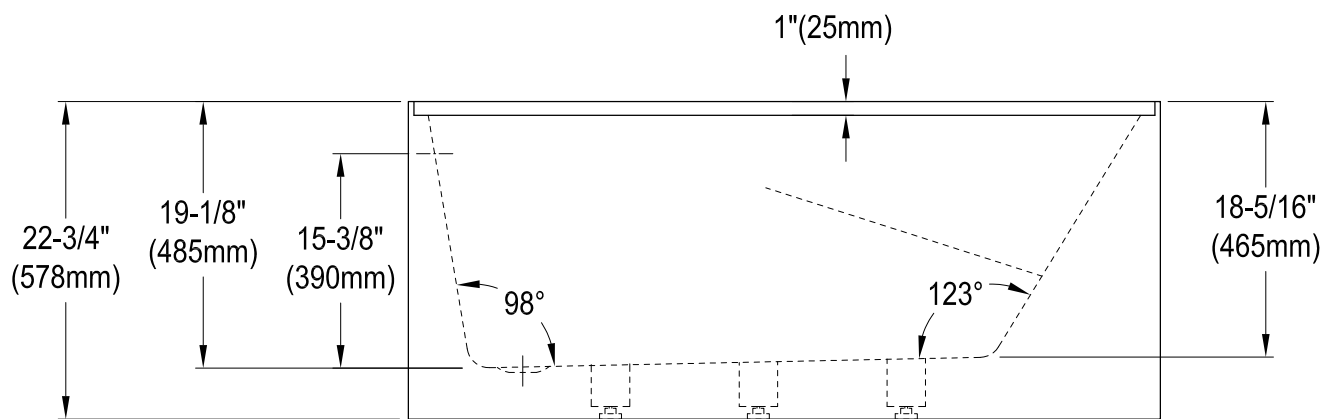

CVTAP543023L1,7,8

54" Acrylic Alcove Tub with Left Hand Drain Hole

M10 x 65 (5 pcs)

CVTAP543023L1,7,8

21" Tub Waste & Overflow with Tip Toe Drain, 20 Gauge