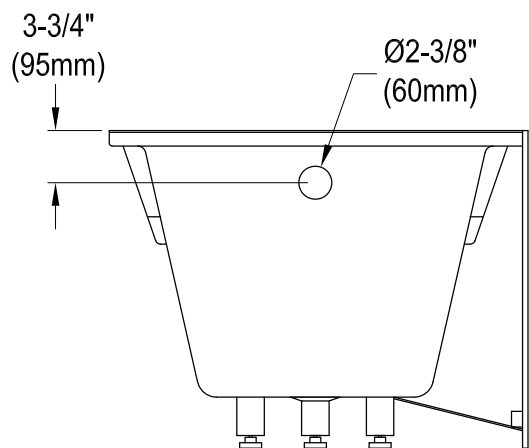

CVTAP543023L1,7,8

54" Acrylic Alcove Tub with Left Hand Drain Hole

M10 x 65 (5 pcs)

CVTAP543023L1,7,8

21" Tub Waste & Overflow with Tip Toe Drain, 20 Gauge