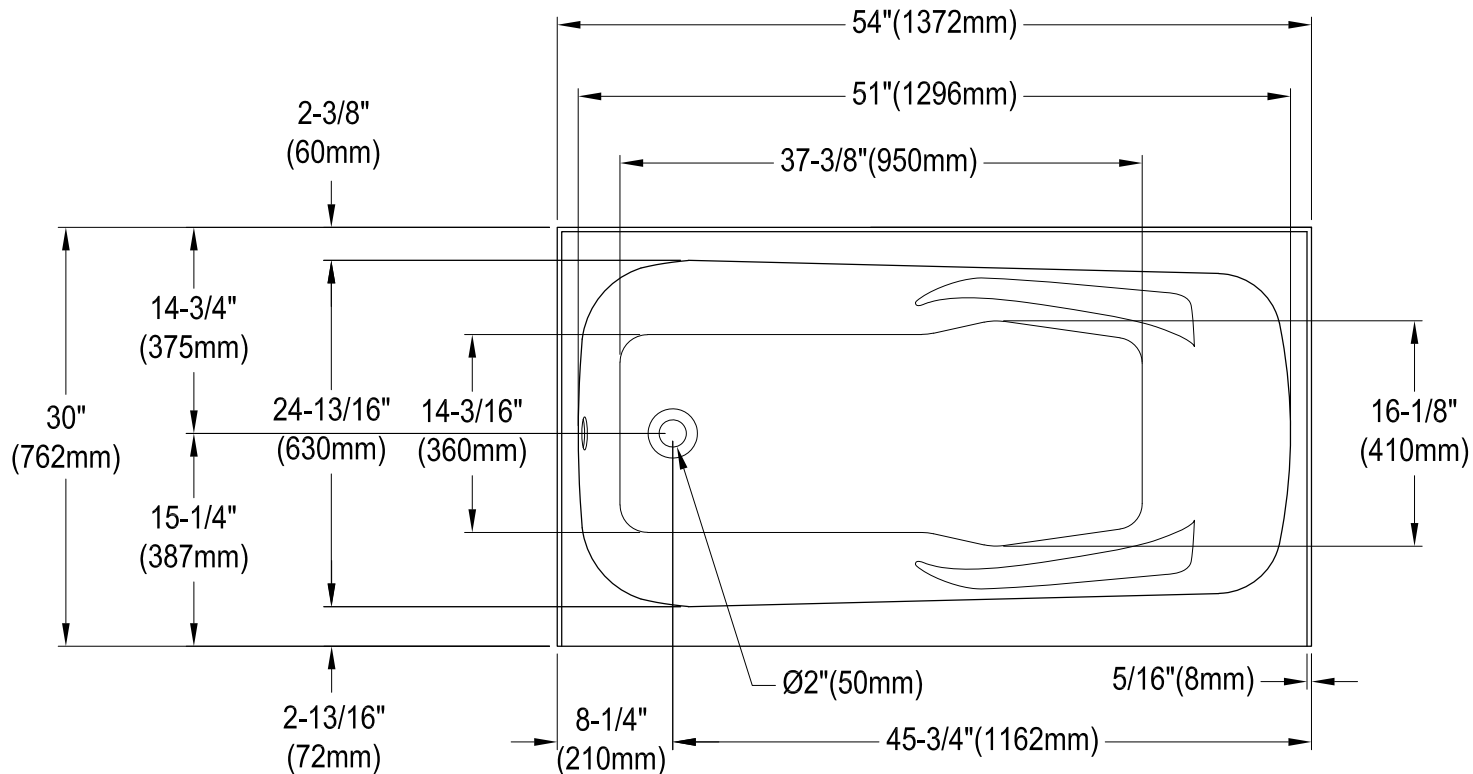

CVTAP543023L1,7,8

54" Acrylic Alcove Tub with Left Hand Drain Hole

M10 x 65 (5 pcs)

CVTAP543023L1,7,8

21" Tub Waste & Overflow with Tip Toe Drain, 20 Gauge