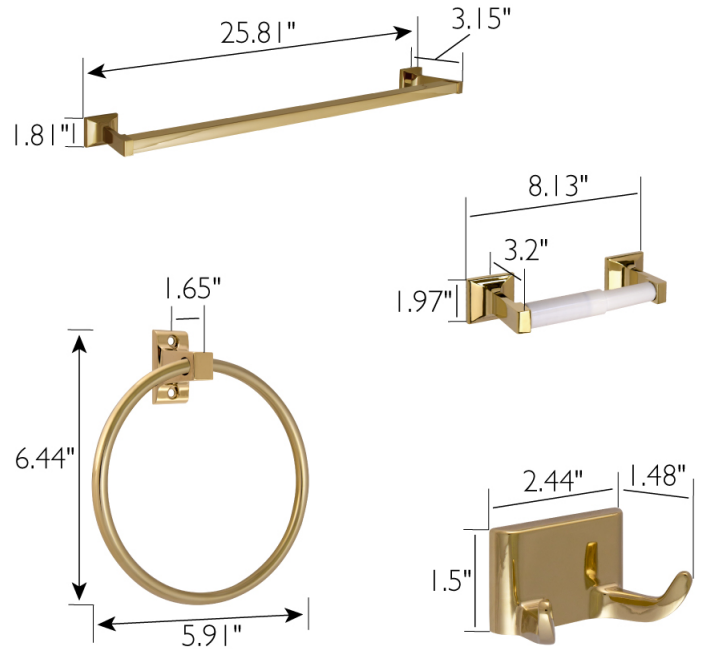

4-Piece Bathroom Accessory Kit Polished Brass

SPECIFICATIONS

MATERIAL CONSTRUCTION:	Zinc
PVD FINISH:	N/A
ASSEMBLY REQUIRED:	No
TOOLS NEEDED FOR INSTALLATION:	Screwdriver
TOWEL BAR DIMENSIONS:	1.81" H x 25.81" L x 3.15" D
TOWEL RING DIMENSIONS:	6.44" H x 5.91" L x 1.65" D
ROBE HOOK DIMENSIONS:	1.5" H x 2.44" L x 1.48" D
TOILET PAPER HOLDER DIMENSIONS:	1.97" H x 8.13" L x 3.2" D
ASSEMBLED WEIGHT:	23.32 lbs.
SCREWS INCLUDED:	Yes
DRYWALL ANCHORS INCLUDED:	Yes
CENTER TO CENTER:	N/A
WARRANTY:	1-Year limited warranty
ADA COMPLIANT:	N/A