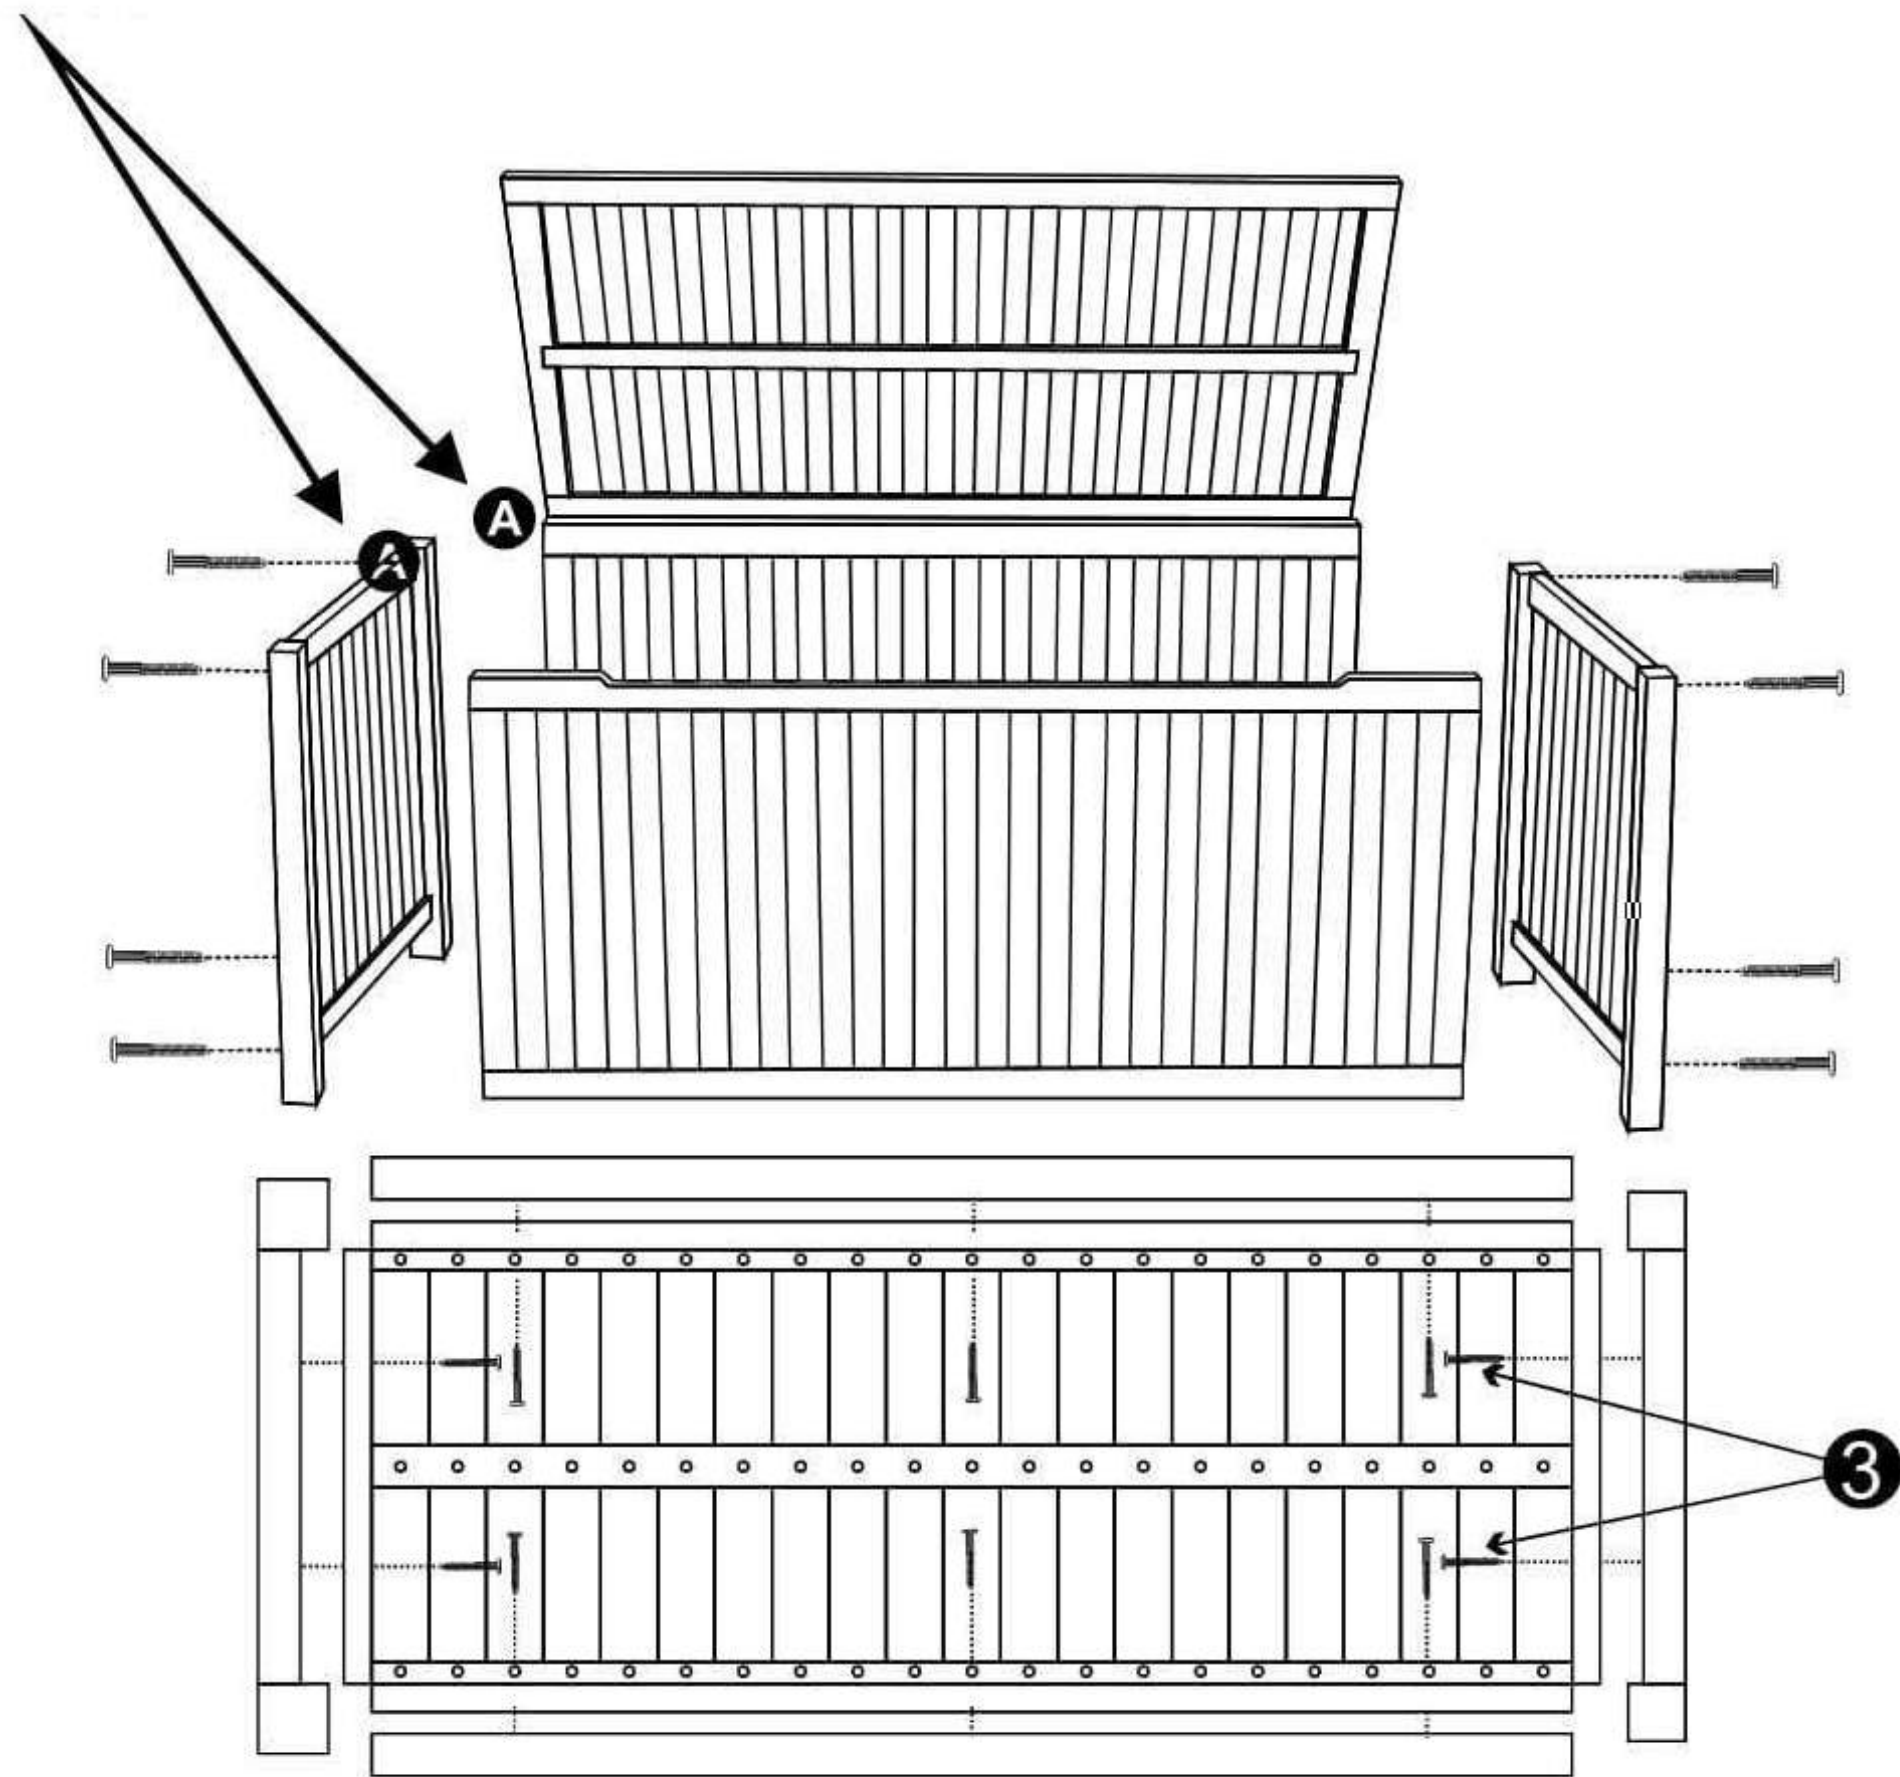

Assembly Instruction

INSTRUCTION DE MONTAGE
MONTAGEANLEITUNG
SAMLEVEJLEDNING

**MAKE SURE THE LETTERS
MATCH BEFORE ASSEMBLING**

Hardware

SCREW 25mm (18 pcs)

SCREW 15mm (10 pcs)

SCREW 30mm (8 pcs)

Tool

Socket Wrench 4m/m Ht

Total Section

6 Section

***Make sure to use Gorilla Glue (Not Included)
on all wood joints before assembly***