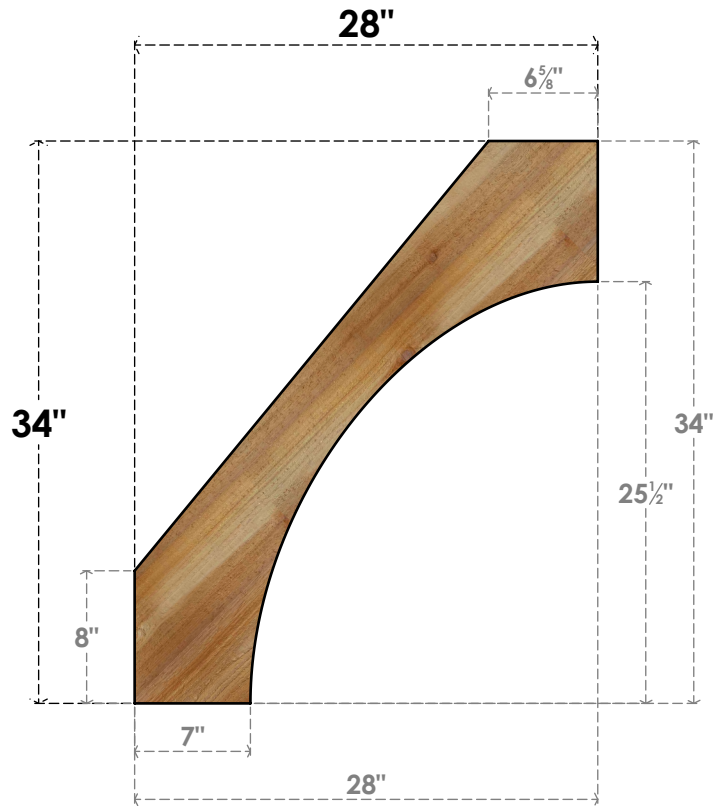

BRC06X28X34WTLOORWR

6"W X 28"D X 34"H WESTLAKE ROUGH SAWN BRACE, WESTERN RED CEDAR

SIDE

FRONT

EKENA MILLWORK
 2300 WEST MAIN ST.
 CLARKSVILLE, TX 75426
 TOLL FREE: 866-607-0453
 WWW.EKENAMILLWORK.COM

NOTES