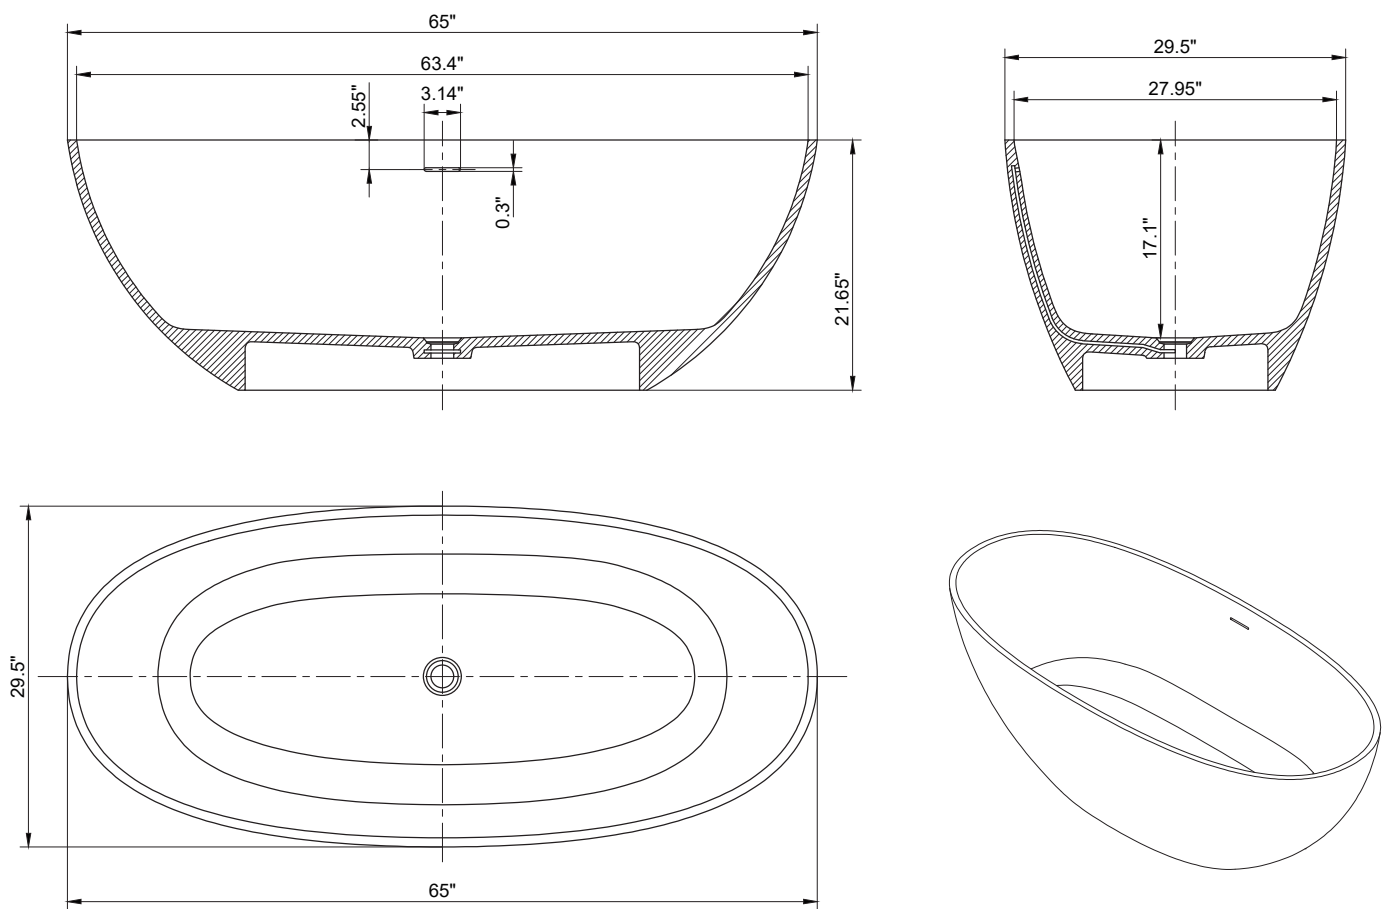

# Dimension/Specification

SKU RX-S02-65MB