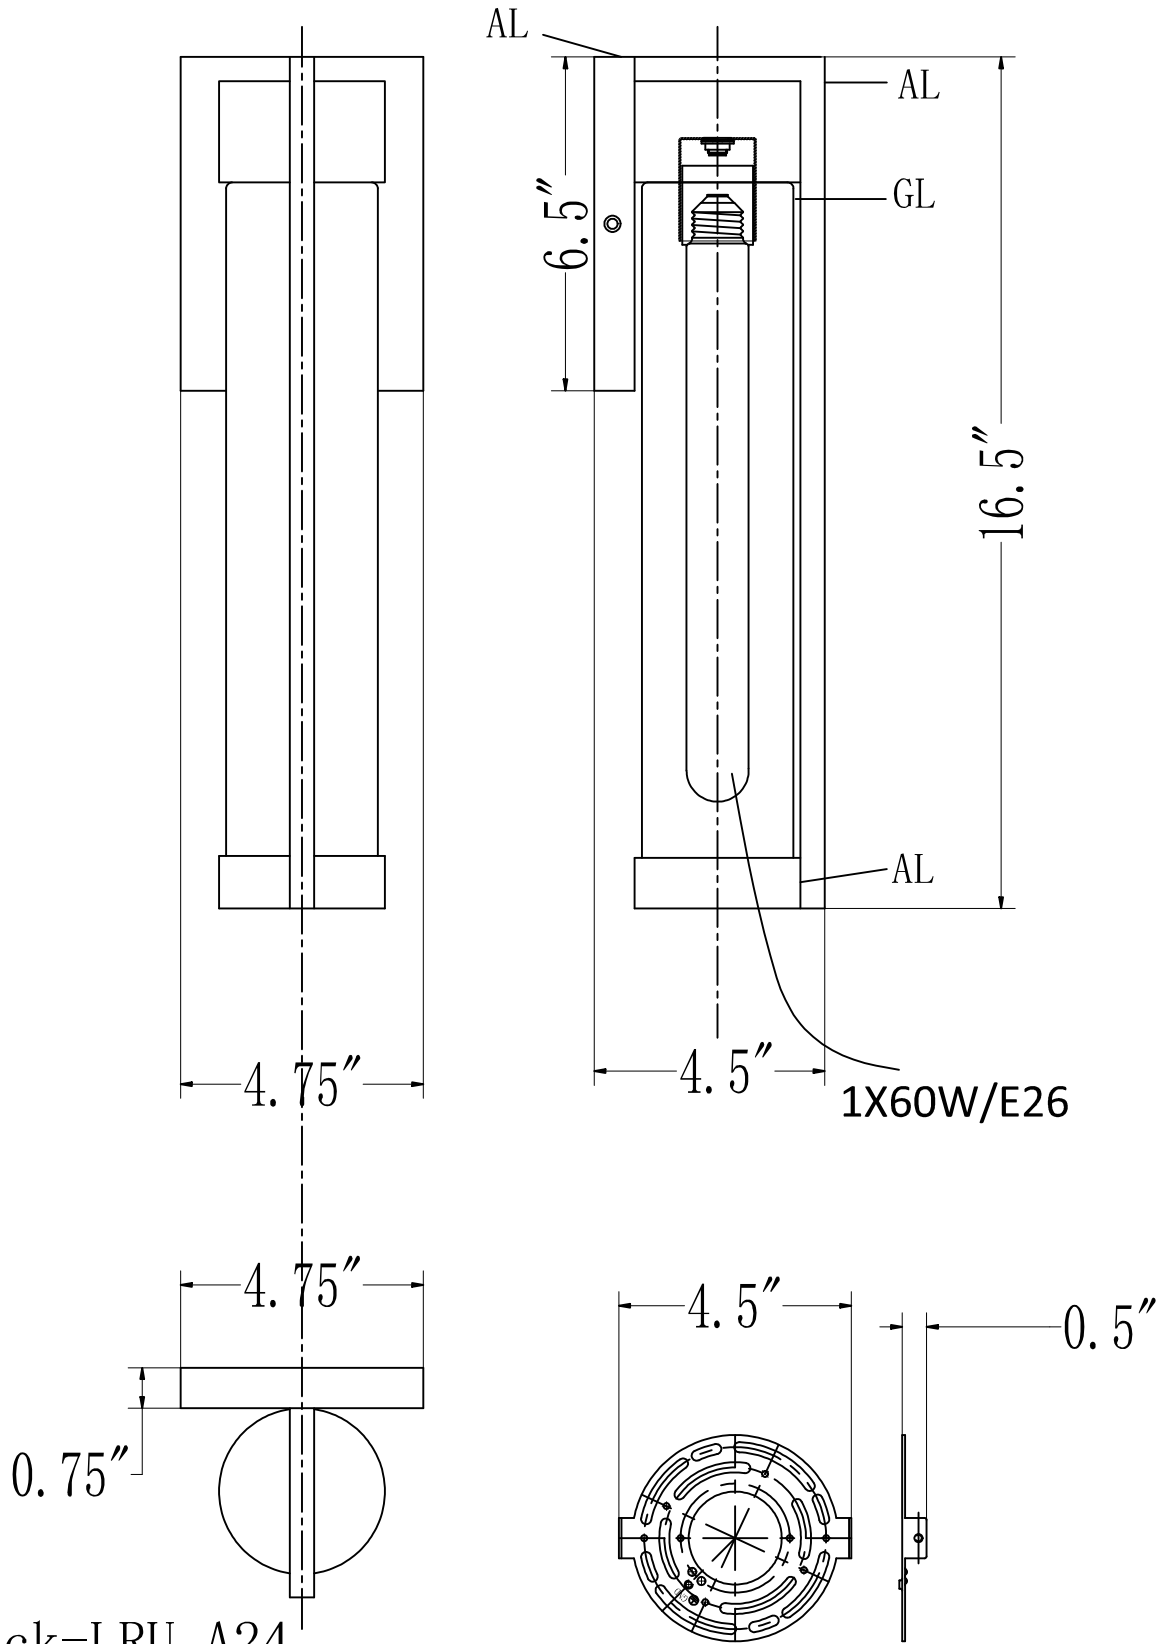

DESIGN COPYRIGHT - 07/19/2025
ALL RIGHTS RESERVED AND MAY
NOT BE DUPLICATED WITHOUT OUR
WRITTEN PERMISSION

Matte Black-LRU A24
LRU Silver

ITEM: OD-954-1W-BK-16