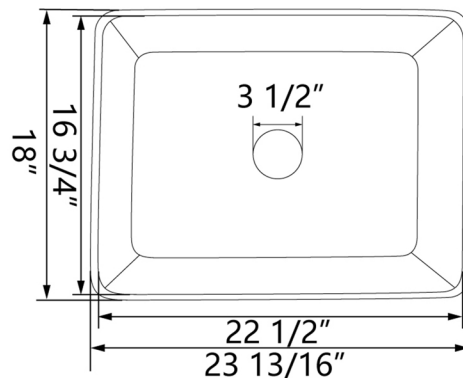

Model #DV-1K501

Overall Dimension: 23 13/16" L x 18" W x 10" D

Features:

- Deep single bowl sink inhibits splashing, fits your tallest pots and piles of dishes, and holds your largest cookware.
- Farmhouse apron installation creates a seamless transition from sink to countertop. The design with a flat apron front and offset drain elevates your kitchen decor with modern style.
- The surface of Fireclay sink is coated with a thick glaze material, making it smooth and easy to clean. It is also quieter than a stainless steel sink.
- The size of this sink is relatively small, not only can be placed in the kitchen, but also can be placed in the laundry room as a laundry sink.
- Extreme resistance to chip, discoloration, scratching and cracking.
- Sink can accommodate a 3.5" garbage disposal.
- With a stain-resistant interior glaze, this sink expertly fights discoloration and maintains its white color throughout the years of use.

Package Included:

● Farmhouse Kitchen Sink(DV-1K501)

● Sink Grid(DV-K501G07)

● Basket Strainer(DV-1D902)

Technical Specifications:

- + Outer: 23 13/16" L x 18" W x 10" D
- + Inner: 22 1/2" L x 16 3/4" W x 9 1/4" D
- + Weight: 63.9 lbs
- + Drain: 3 1/2" diameter
- + Cabinet Size: 24 13/16" minimum