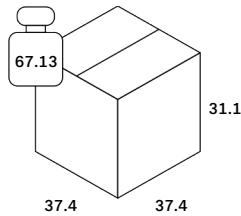

Care Instruction - Upholstered Fabric

Line Drawing

Finishing

Upholstery covering	
Type	Chenille
Color	Ecrú
Swatch	MAR-100335

Dimensions

General Dimensions	
Width (in)	118.5
Depth (in)	67.5
Height (in)	30
Net weight (lbs)	173.4

N701 modular sofa set - Ecrú Eco fabric - combo left - 1 seater + 3 seater + 90° square corner 301/171/76

22095

Packaging

Packaging General	Packaging Material Details				
	Material	Weight (gram)	Percentage	Recycled	Recyclable
Packaging with outer crate					
Packaging with inner pallet					
Carton box density (burst strength)					

Packaging Details

Pack number	1		
Pack length (in)	33.07	Vol (ft3)	16.37
Pack width (in)	37.4	GW (lbs)	57.1
Pack thickness (in)	31.1	EAN	5404023624475

Pack number	2		
Pack length (in)	83.27	Vol (ft3)	41.23
Pack width (in)	37.4	GW (lbs)	120.48
Pack thickness (in)	31.1	EAN	

Pack number	3		
Pack length (in)	37.4	Vol (ft3)	25.18
Pack width (in)	37.4	GW (lbs)	67.13
Pack thickness (in)	31.1	EAN	

N701 modular sofa set - Ecrú Eco fabric -
combo left - 1 seater + 3 seater + 90°
square corner 301/171/76