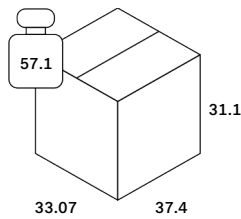

Care Instruction - Upholstered Fabric

Line Drawing

Finishing

Upholstery covering	
Type	Chenille
Color	Ecrú
Swatch	MAR-100335

Dimensions

General Dimensions	
Width (in)	118.5
Depth (in)	67.5
Height (in)	30
Net weight (lbs)	173.4

N701 modular sofa set - Ecrú Eco fabric - combo left - 1 seater + 3 seater + 90° square corner 301/171/76

22095

Packaging

Packaging General	Packaging Material Details				
	Material	Weight (gram)	Percentage	Recycled	Recyclable
Packaging with outer crate					
Packaging with inner pallet					
Carton box density (burst strength)					

Packaging Details

Pack number	1		
Pack length (in)	33.07	Vol (ft3)	16.37
Pack width (in)	37.4	GW (lbs)	57.1
Pack thickness (in)	31.1	EAN	5404023624475

Pack number	2		
Pack length (in)	83.27	Vol (ft3)	41.23
Pack width (in)	37.4	GW (lbs)	120.48
Pack thickness (in)	31.1	EAN	

Pack number	3		
Pack length (in)	37.4	Vol (ft3)	25.18
Pack width (in)	37.4	GW (lbs)	67.13
Pack thickness (in)	31.1	EAN	

N701 modular sofa set - Ecrú Eco fabric -
combo left - 1 seater + 3 seater + 90°
square corner 301/171/76