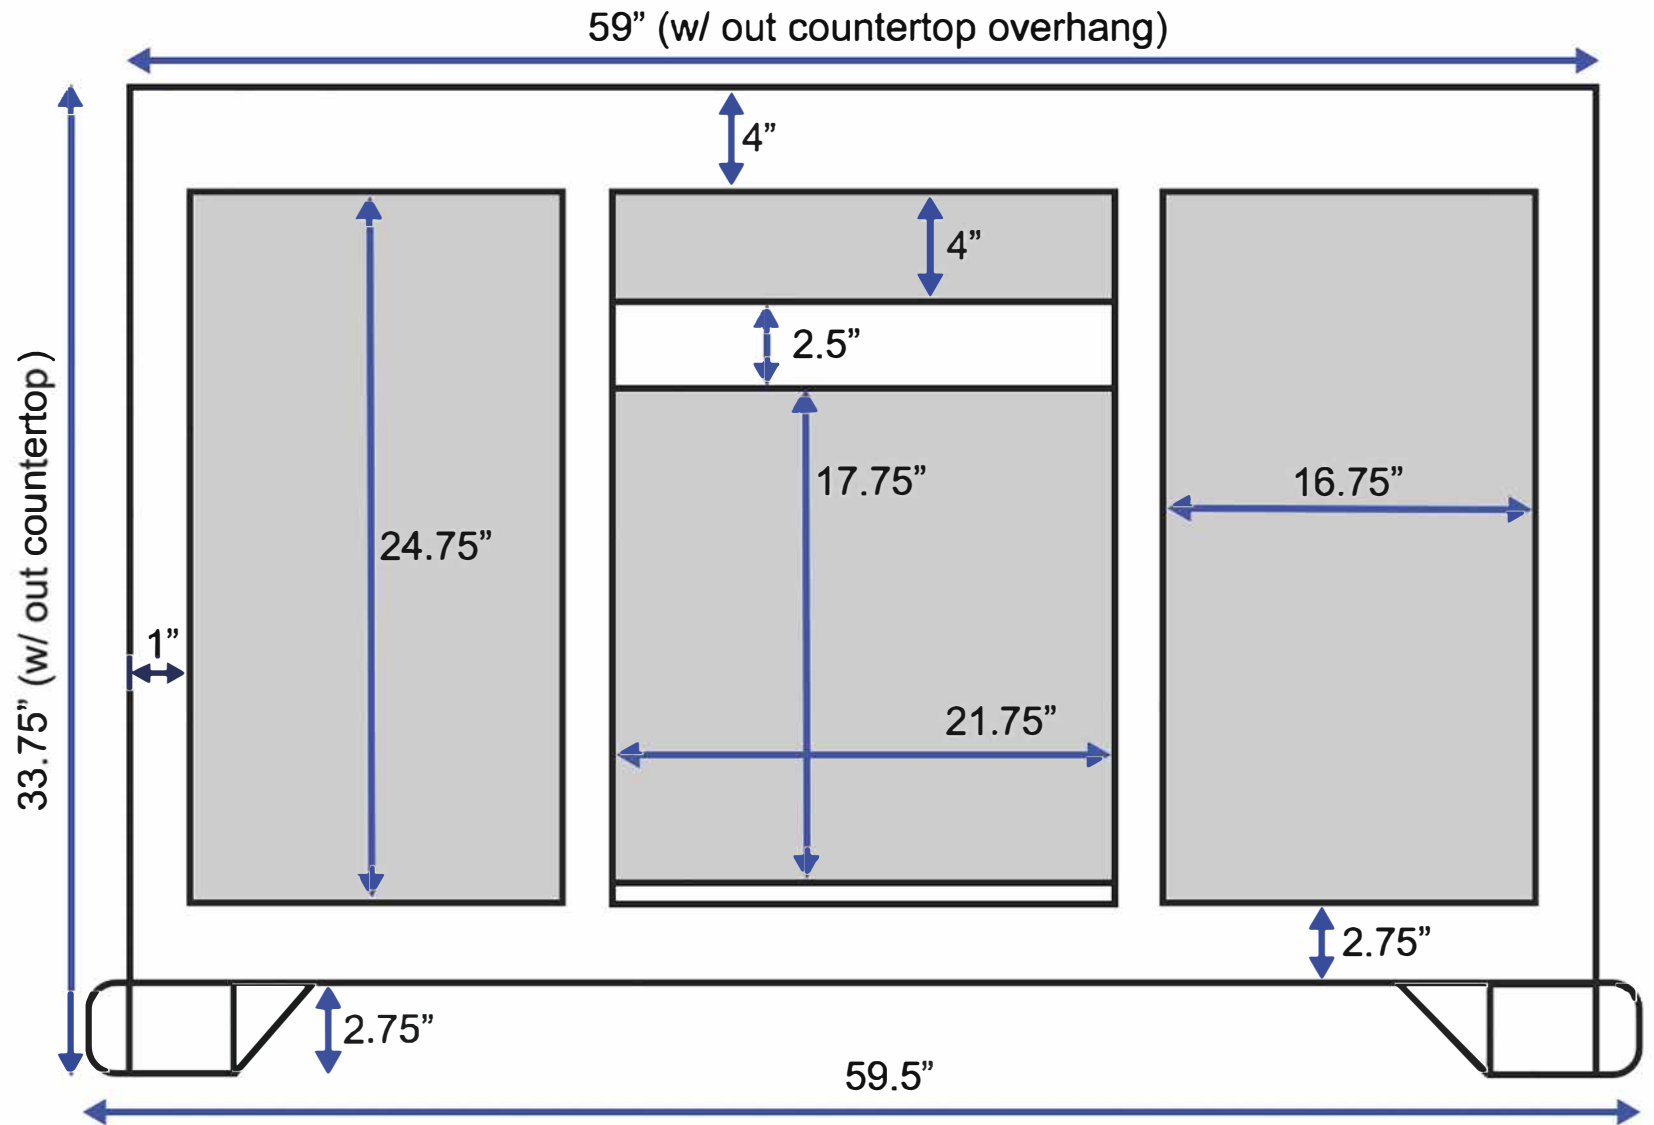

# 60-inch Single Bath Vanity (Back View)

All measurements are approximate and rounded to the nearest quarter inch.  
Please allow for a slight margin of error.