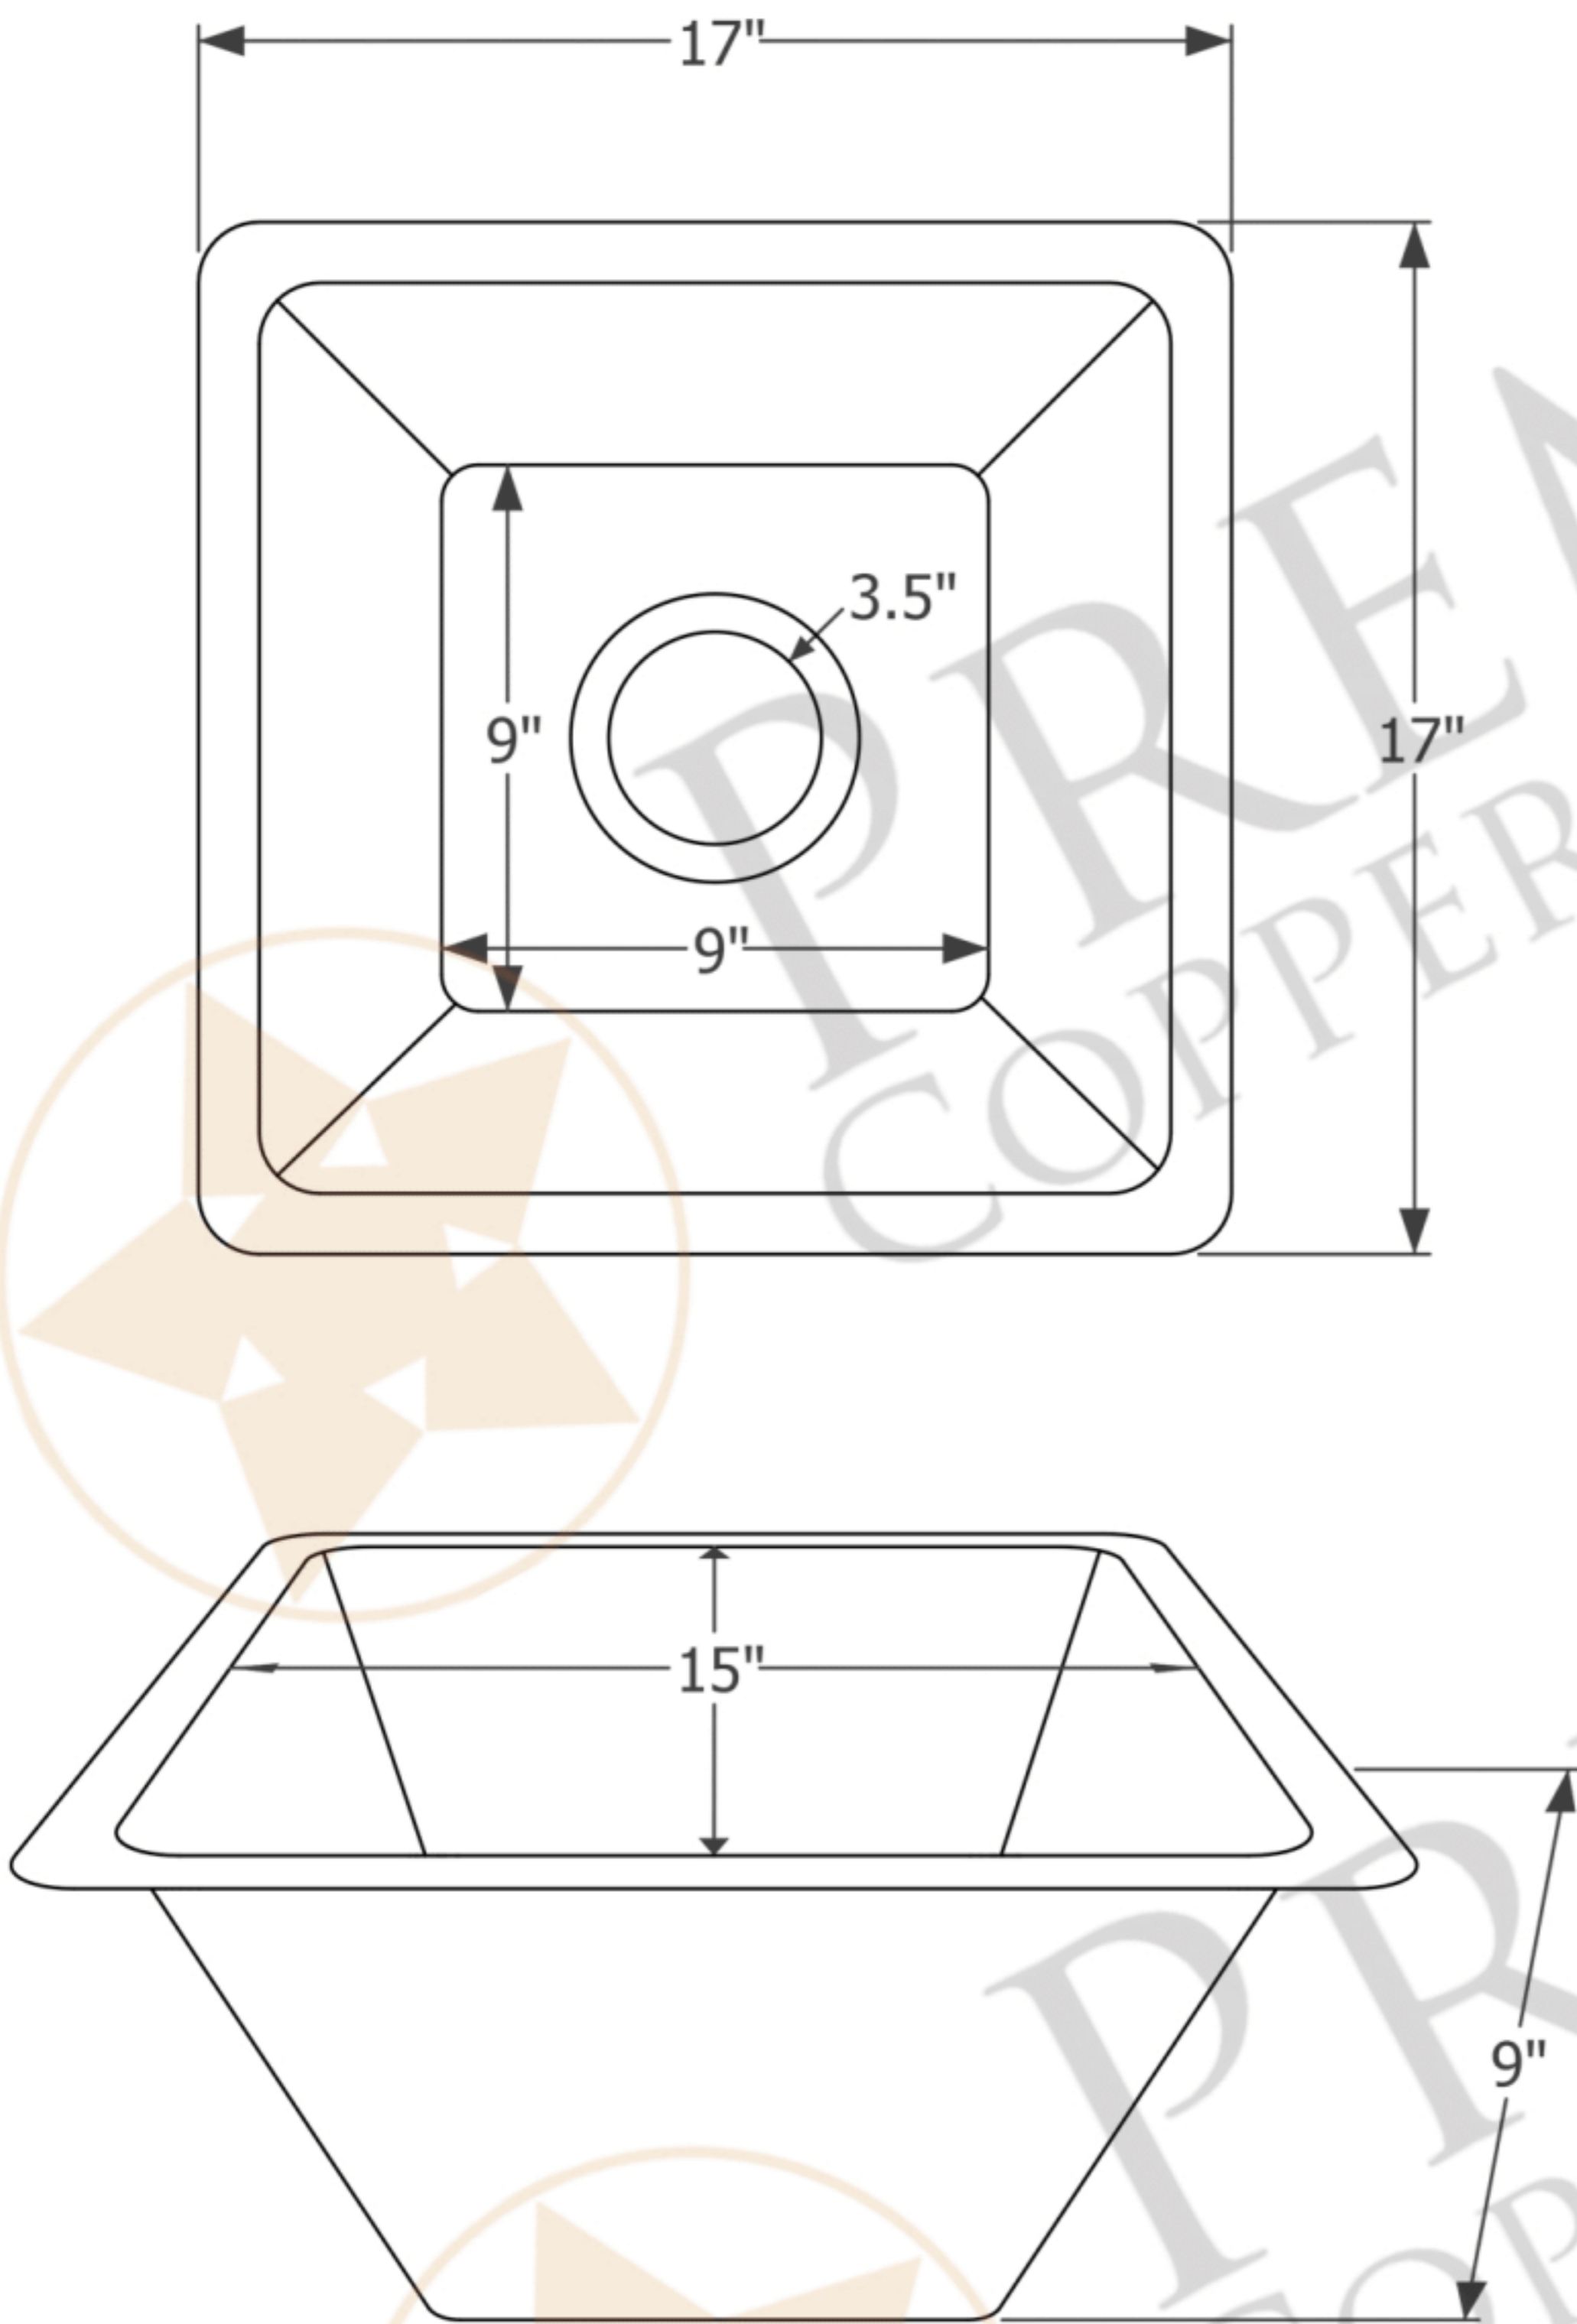

PREMIER
COPPER PRODUCTS

MODEL NUMBER: BS17DB

- Description: 17" Square Hammered Copper Bar/Prep Sink
- Outer Dimension: 17" x 17" x 9"
- Inner Dimension: 15" x 15" x 9"
- Rim: 1"
- Drain Opening: 3.5"
- Finish: Oil Rubbed Bronze

CODE/STANDARD COMPLIANCE

* IAPMO/cUPC LISTED

* ORB: Oil Rubbed Bronze

THIS PRODUCT IS HAND CRAFTED, SMALL VARIANCES IN COLOR AND SIZE MAY OCCUR.
DO NOT MAKE ANY INSTALLATION CUTS UNTIL YOU RECEIVE YOUR ITEM(S).