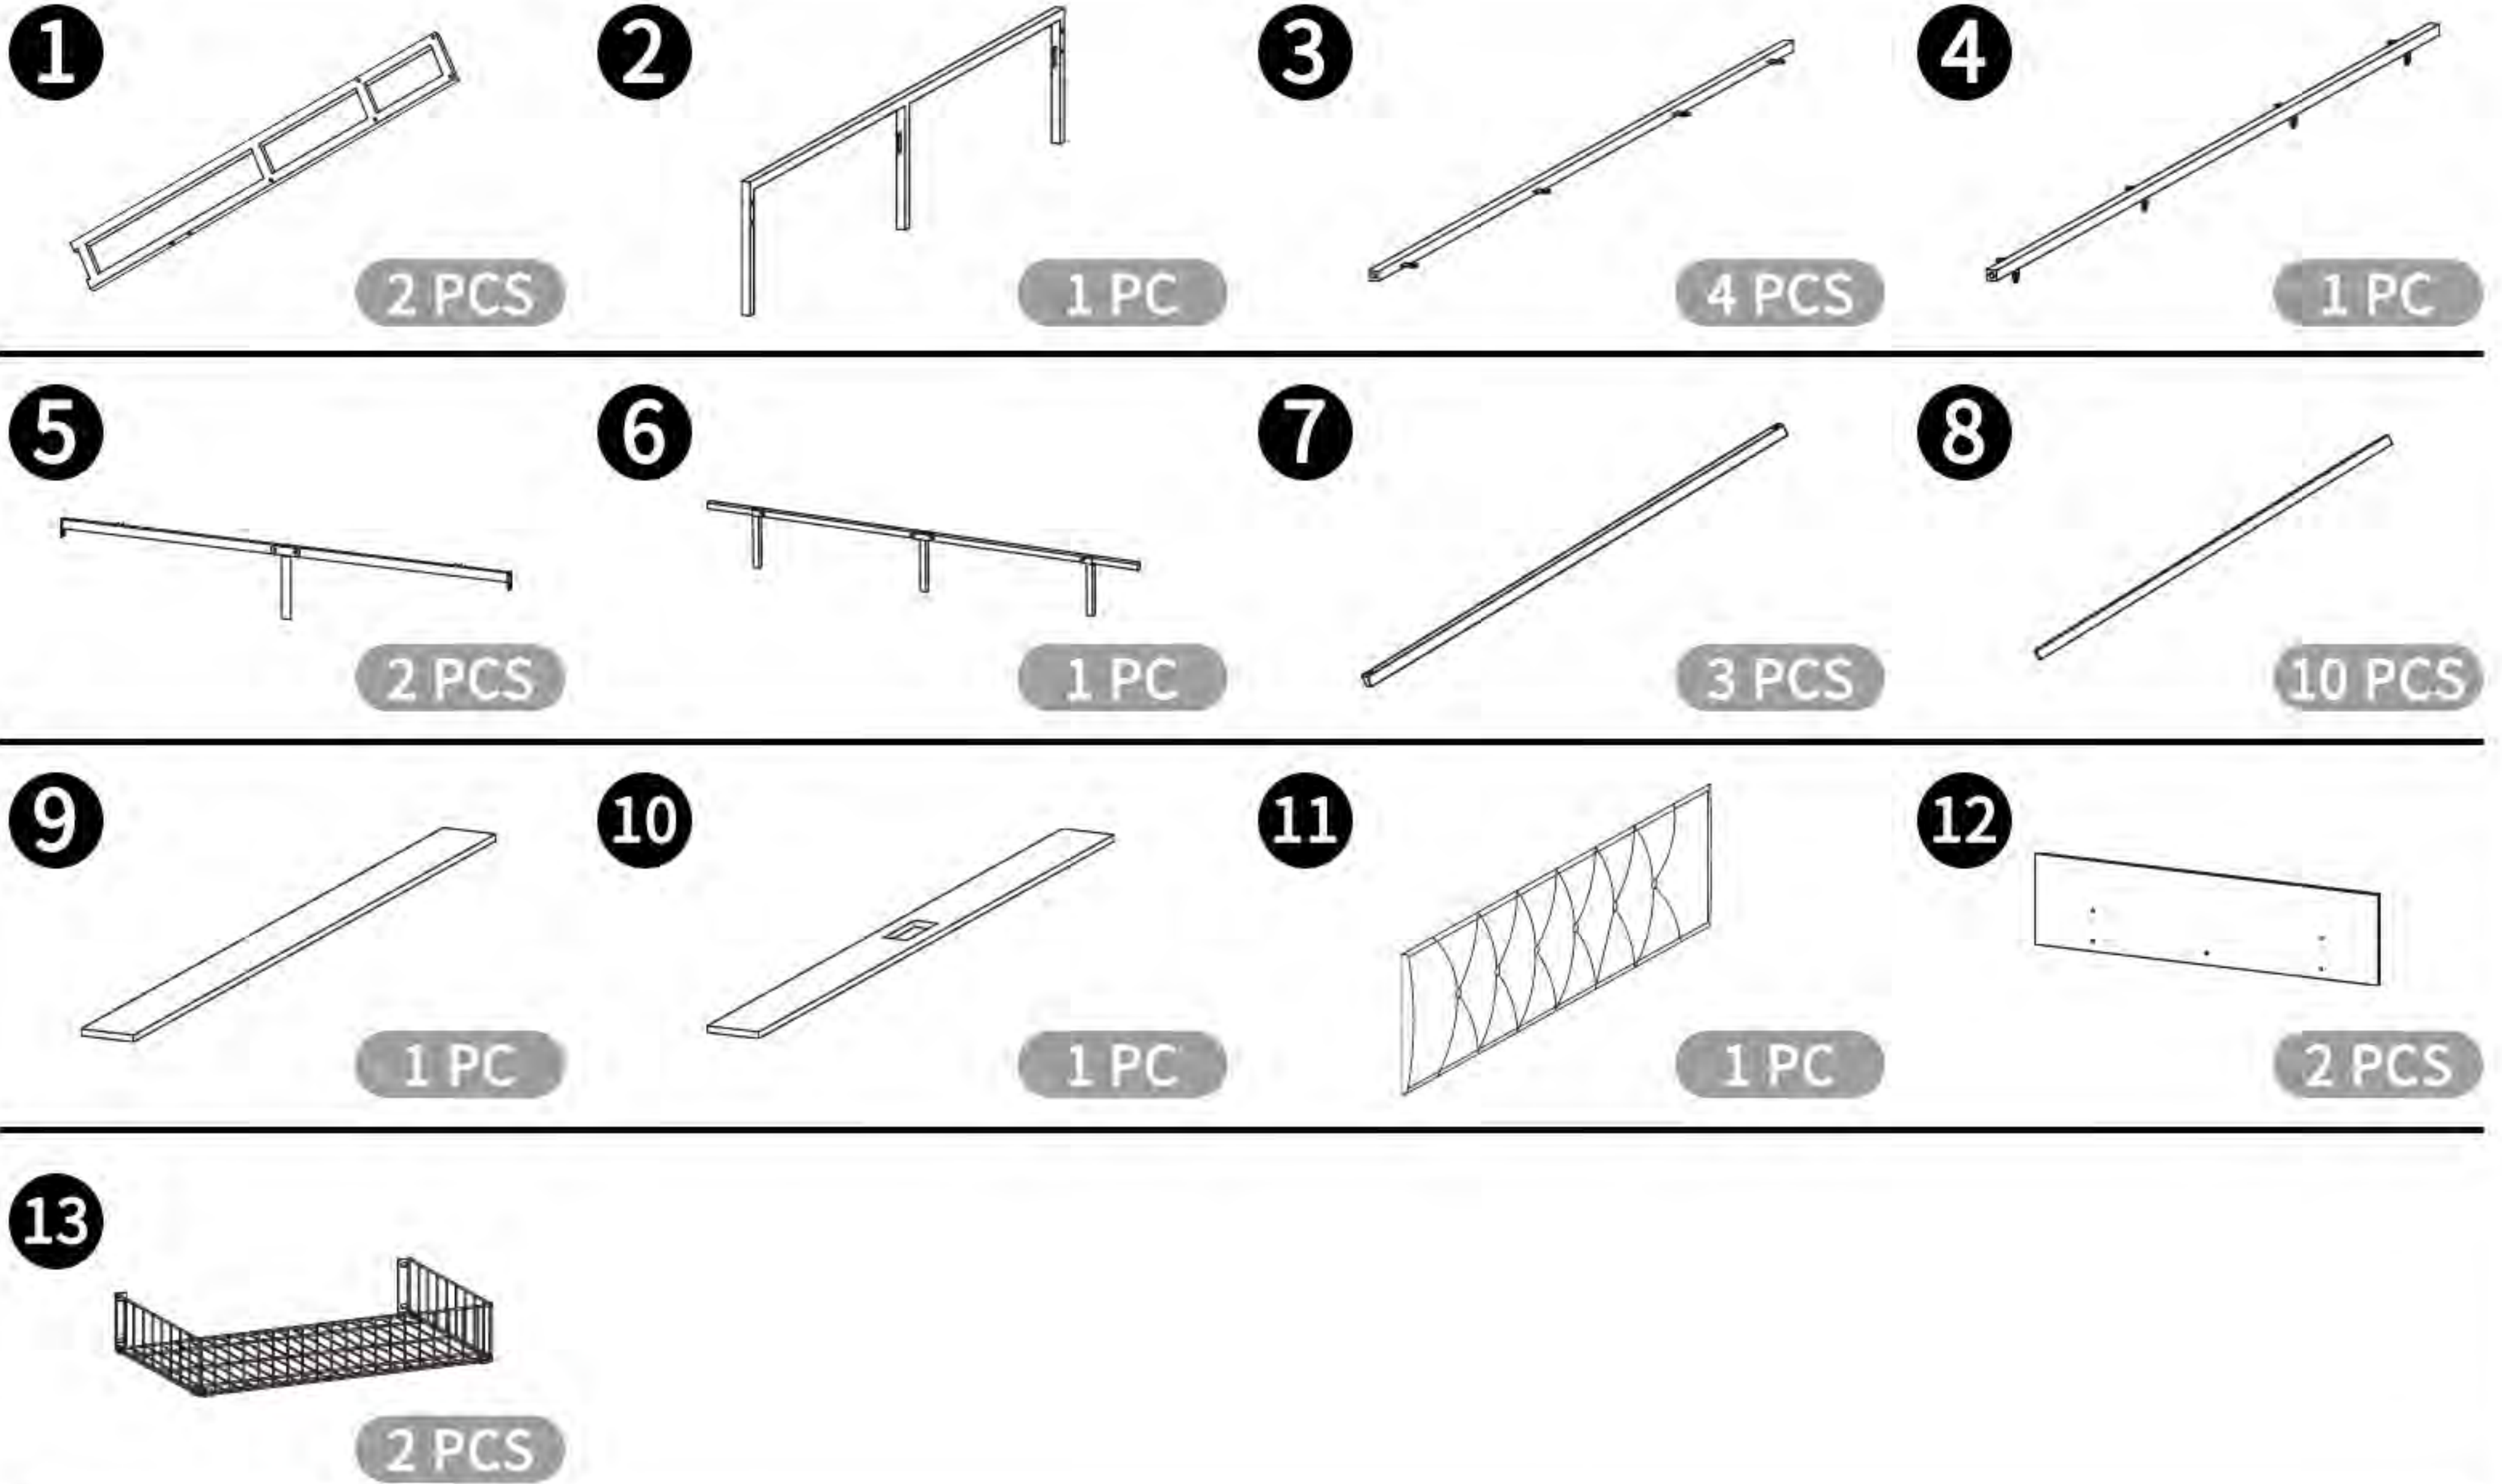

Assembly Instruction

Bed Frame with Outlets

Recomm. 1 Person

Comes with Tools

Climate Pledge Friendly

Accessories

Name	Image	Qty
A	 M8*40mm	4+1 PCS
B	 M6*55mm	3+1 PCS
C	 M6*45mm	10+1 PCS
D	 M6*30mm	6+1 PCS
E	 M6*23mm	4+1 PCS

Name	Image	Qty
F	 4#	2 PCS
G	 M6*10mm	34+3 PCS
H		4+1 PCS
I	 M3.5*12mm	2+1 PCS
J		8+1 PCS

Accessories

Name	Image	Qty
K		4+1 PCS
L		2+1 PCS
M		8 PCS

Name	Image	Qty
N		1 PC
O		1 PC
P		1 PC

Step 1

Tape **P**-3-3 to both ends of part 9 for later use

Step 1

Installing the light strip

Note: For easy setup intention, do not tighten screws during the installation process

Step 2

Step 3

Step 4

Step 5

G
M6*10  8PCS

Step 6

C
M6*45  10 PCS

Step 7

Step 8

Step 9

A  4PCS
M8*40

E  4PCS
M6*23

H  4PCS