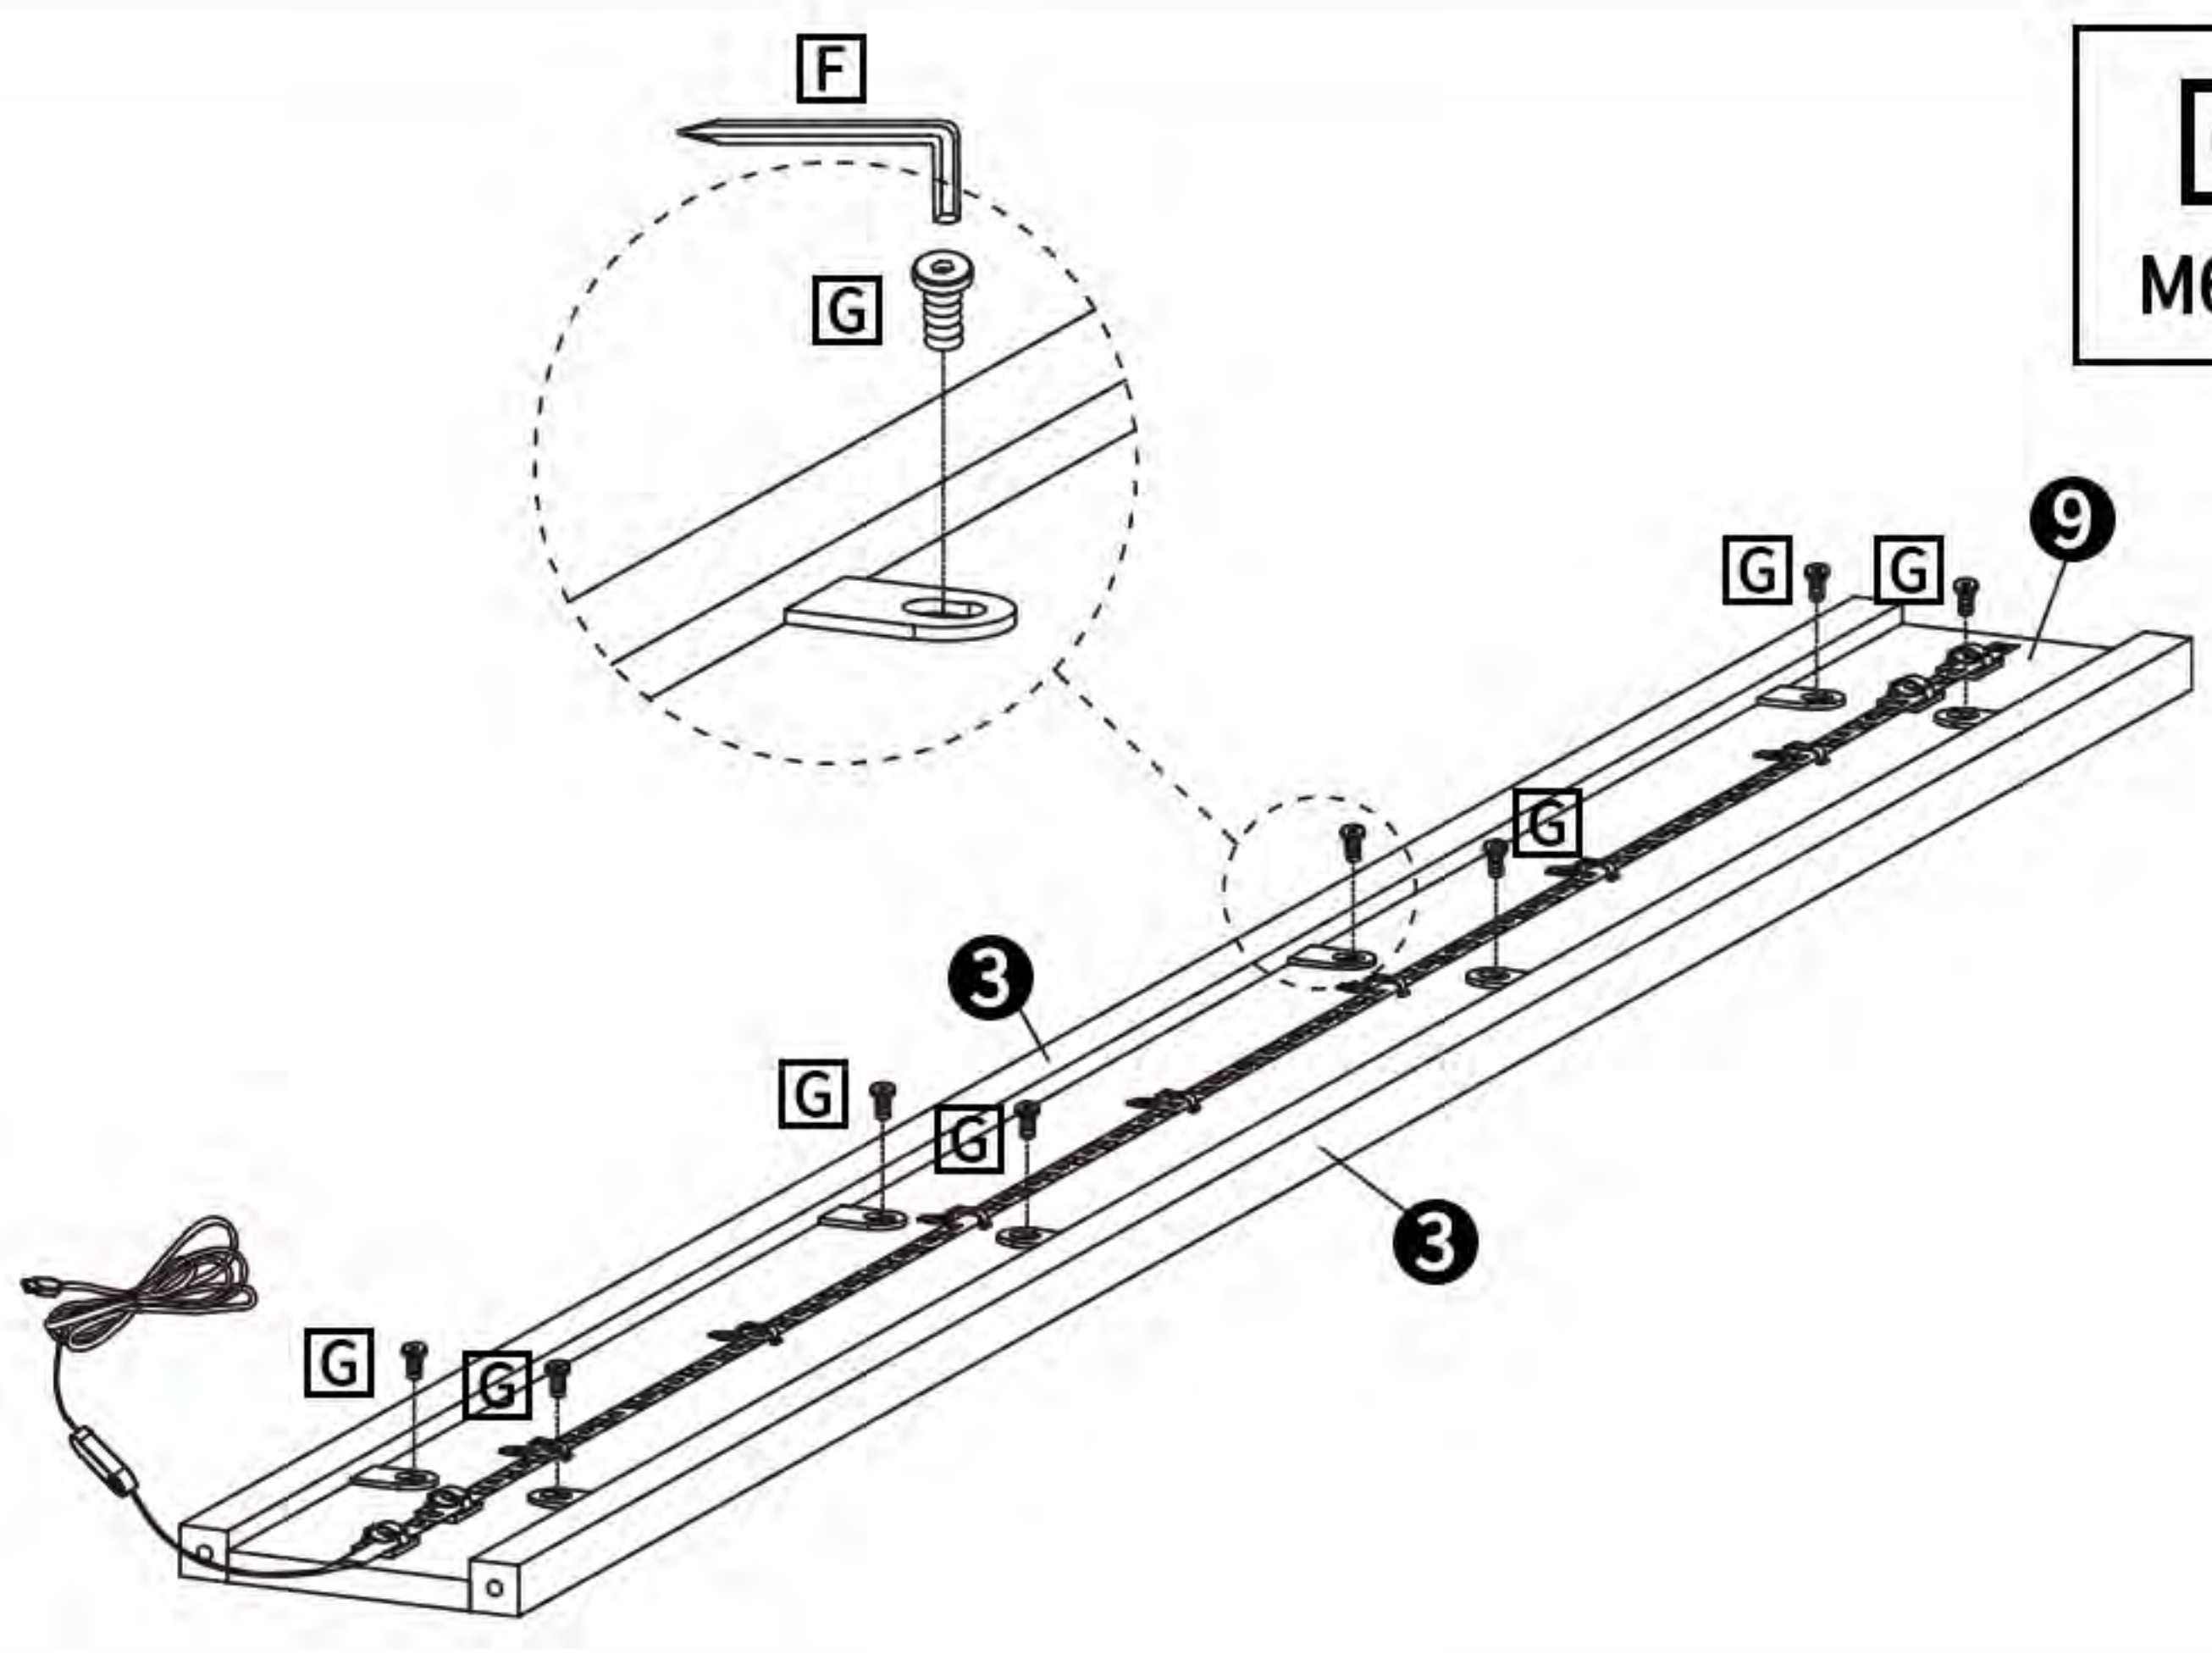

Assembly Instruction

Bed Frame with Outlets

Recomm. 1 Person

Comes with Tools

Climate Pledge Friendly

Accessories

Name	Image	Qty
A	 M8*40mm	4+1 PCS
B	 M6*55mm	3+1 PCS
C	 M6*45mm	10+1 PCS
D	 M6*30mm	6+1 PCS
E	 M6*23mm	4+1 PCS

Name	Image	Qty
F	 4#	2 PCS
G	 M6*10mm	34+3 PCS
H		4+1 PCS
I	 M3.5*12mm	2+1 PCS
J		8+1 PCS

Accessories

Name	Image	Qty
K		4+1 PCS
L		2+1 PCS
M		8 PCS

Name	Image	Qty
N		1 PC
O		1 PC
P		1 PC

Step 1

Tape **P**-3-3 to both ends of part 9 for later use

Step 1

Installing the light strip

Note: For easy setup intention, do not tighten screws during the installation process

Step 2

Step 3

Step 4

Step 5

G
M6*10  8PCS

Step 6

C
M6*45  10 PCS

Step 7

Step 8

Step 9

A  4PCS
M8*40

E  4PCS
M6*23

H  4PCS