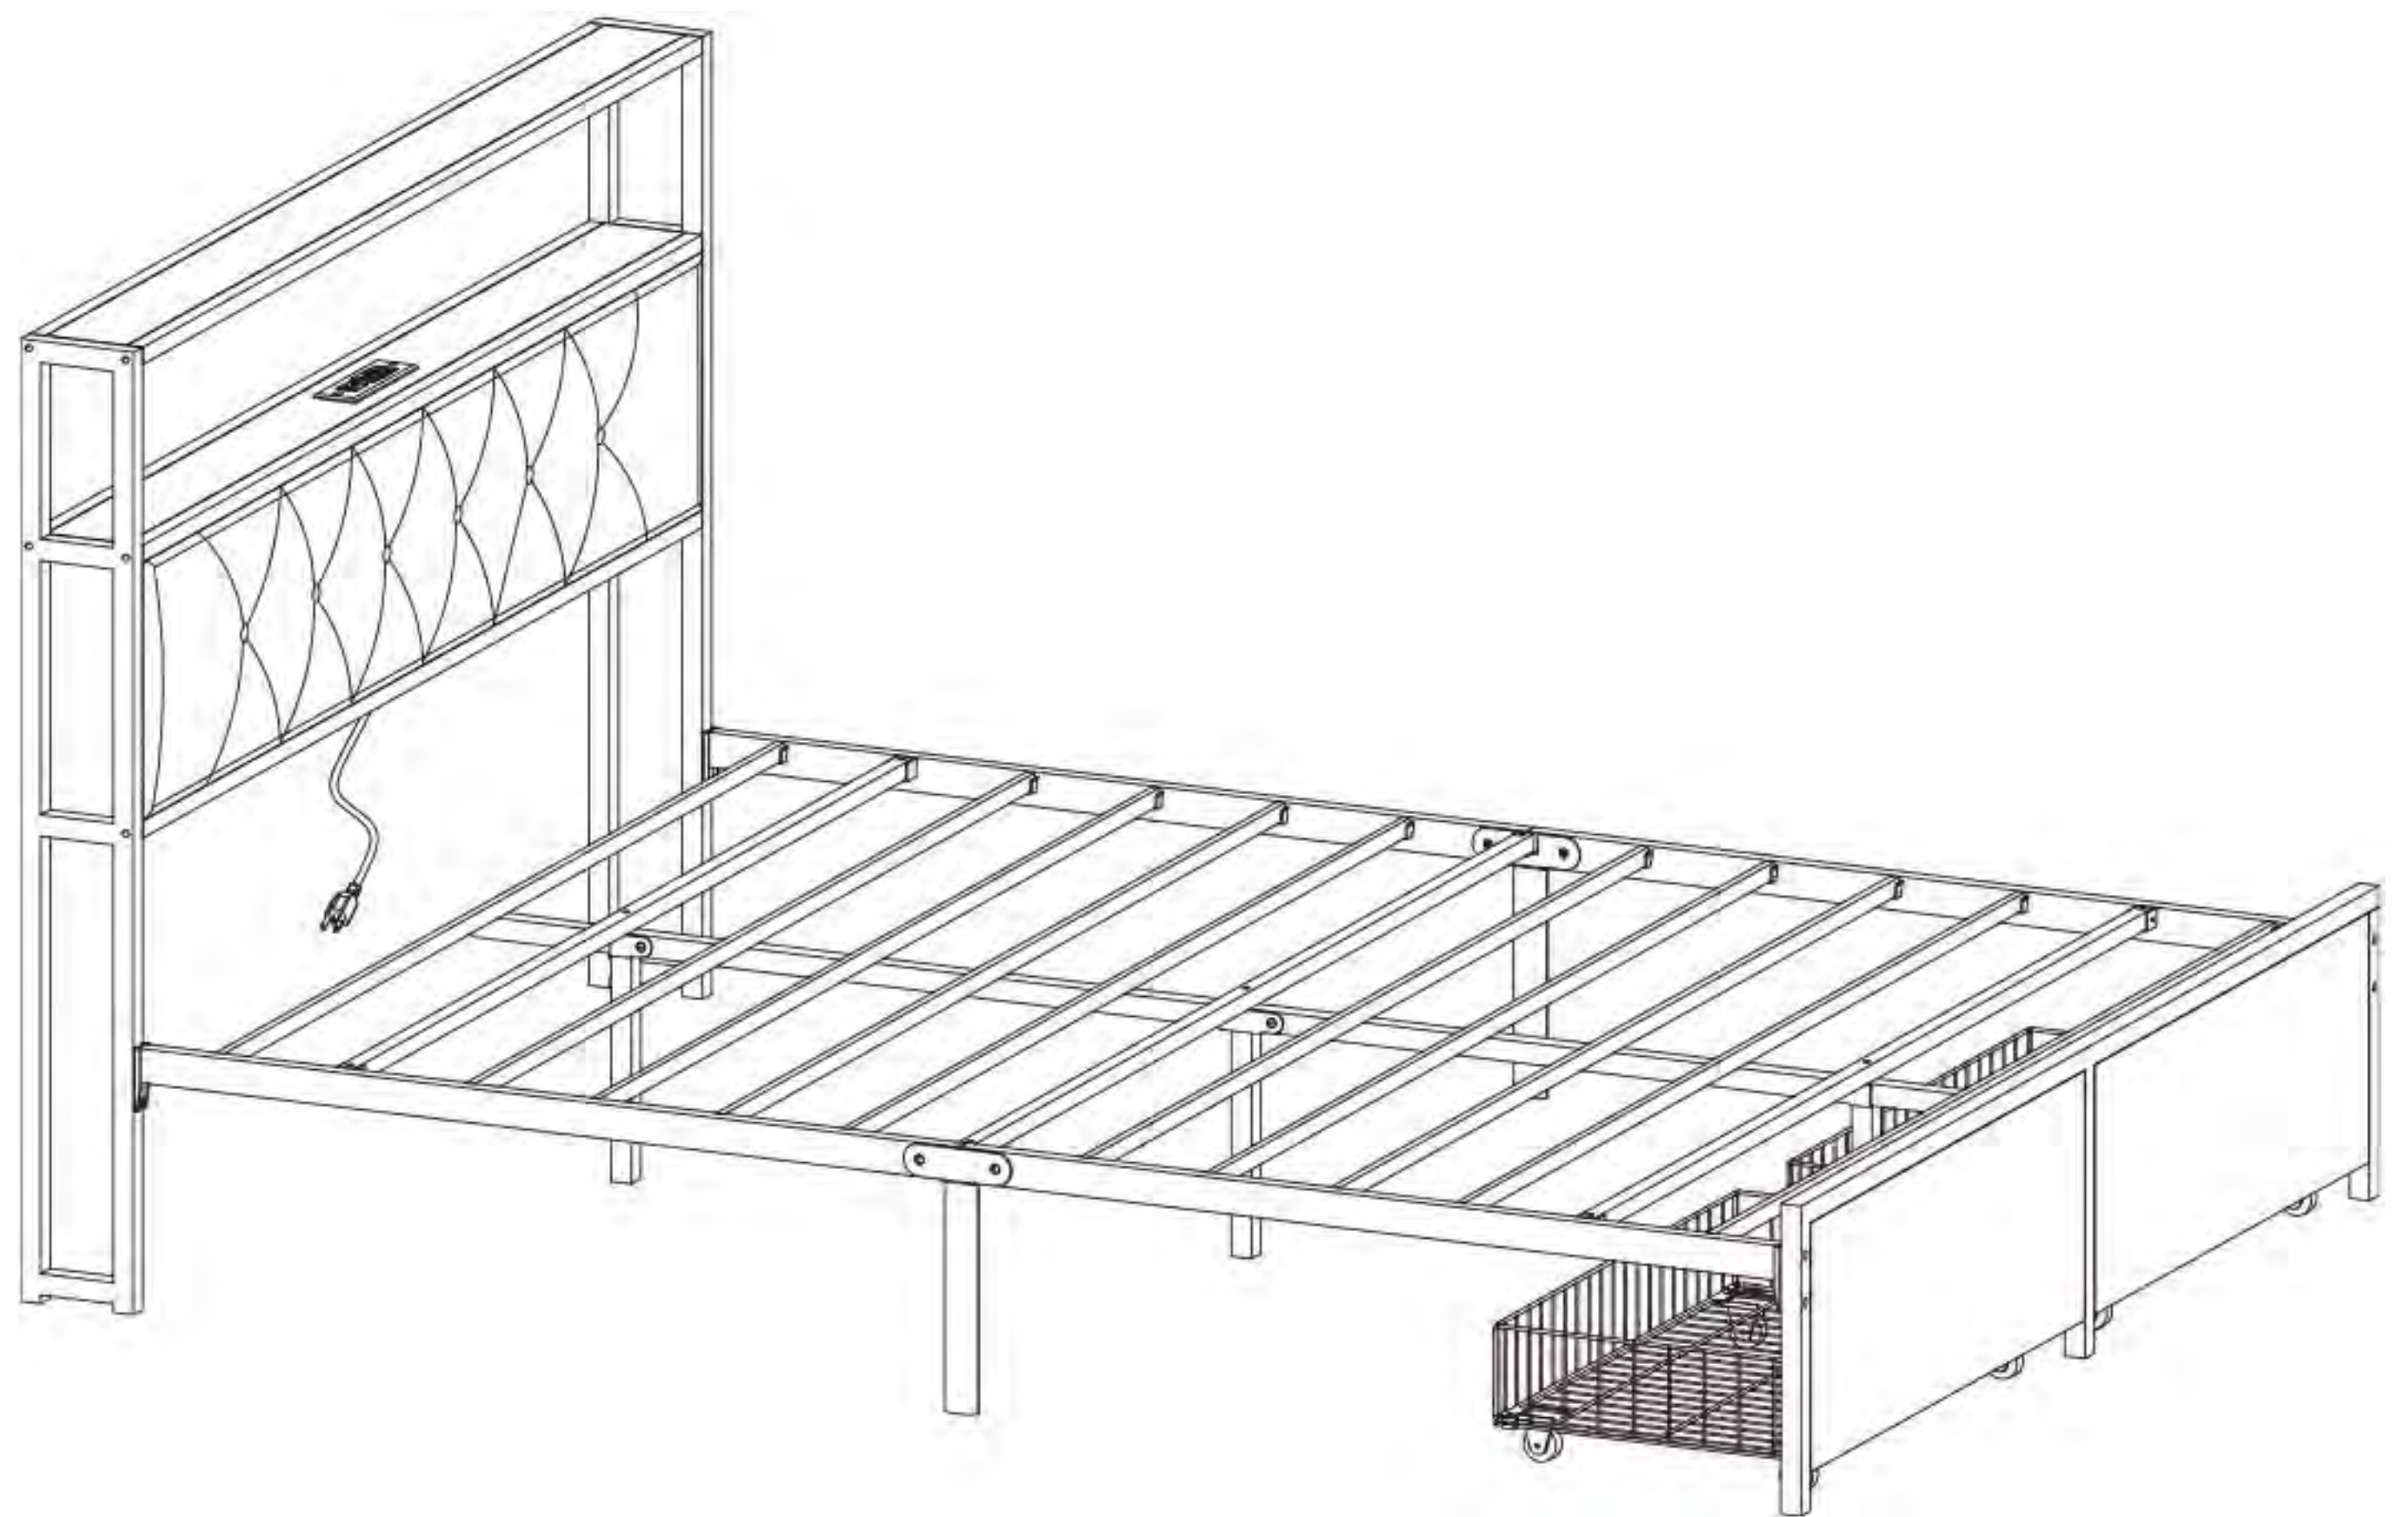

Assembly Instruction

Bed Frame with Outlets

Recomm. 1 Person

Comes with Tools

Climate Pledge Friendly

Accessories

Name	Image	Qty
A	 M8*40mm	4+1 PCS
B	 M6*55mm	3+1 PCS
C	 M6*45mm	10+1 PCS
D	 M6*30mm	6+1 PCS
E	 M6*23mm	4+1 PCS

Name	Image	Qty
F	 4#	2 PCS
G	 M6*10mm	34+3 PCS
H		4+1 PCS
I	 M3.5*12mm	2+1 PCS
J		8+1 PCS

Accessories

Name	Image	Qty
K		4+1 PCS
L		2+1 PCS
M		8 PCS

Name	Image	Qty
N		1 PC
O		1 PC
P		1 PC

Step 1

Tape **P**-3-3 to both ends of part 9 for later use

Step 1

Installing the light strip

Note: For easy setup intention, do not tighten screws during the installation process

Step 2

Step 3

Step 4

Step 5

G
M6*10  8PCS