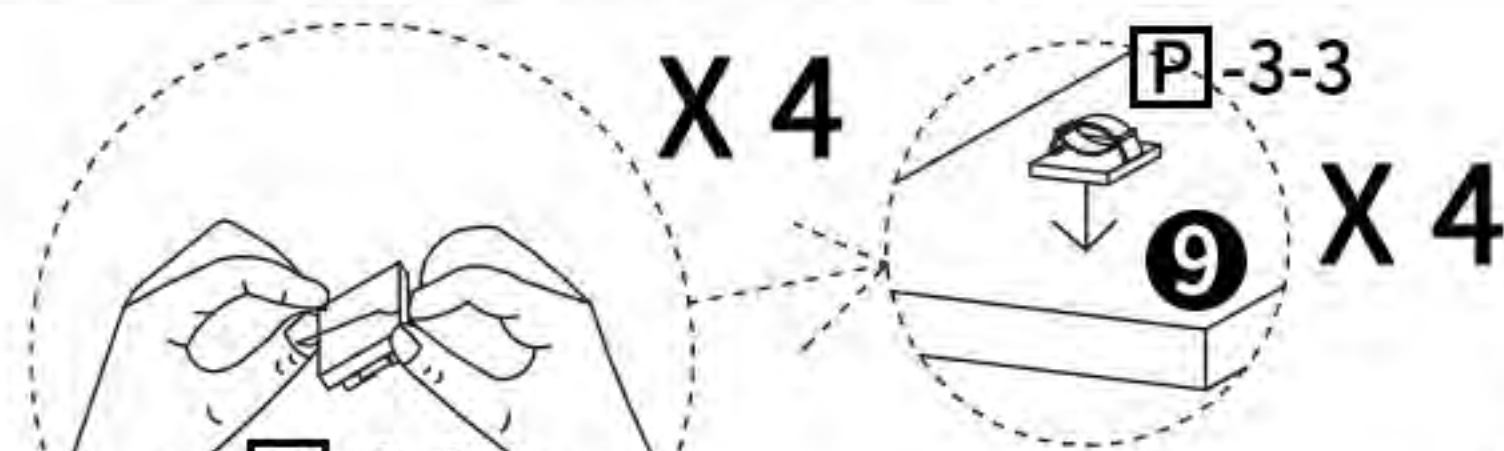

Assembly Instruction

Bed Frame with Outlets

Recomm. 1 Person

Comes with Tools

Climate Pledge Friendly

Accessories

Name	Image	Qty
A	 M8*40mm	4+1 PCS
B	 M6*55mm	3+1 PCS
C	 M6*45mm	10+1 PCS
D	 M6*30mm	6+1 PCS
E	 M6*23mm	4+1 PCS

Name	Image	Qty
F	 4#	2 PCS
G	 M6*10mm	34+3 PCS
H		4+1 PCS
I	 M3.5*12mm	2+1 PCS
J		8+1 PCS

Accessories

Name	Image	Qty
K		4+1 PCS
L		2+1 PCS
M		8 PCS

Name	Image	Qty
N		1 PC
O		1 PC
P		1 PC

Step 1

Tape **P**-3-3 to both ends of part 9 for later use

Step 1

Installing the light strip

Note: For easy setup intention, do not tighten screws during the installation process

Step 2

Step 3

Step 4

Step 5

G
M6*10  8PCS