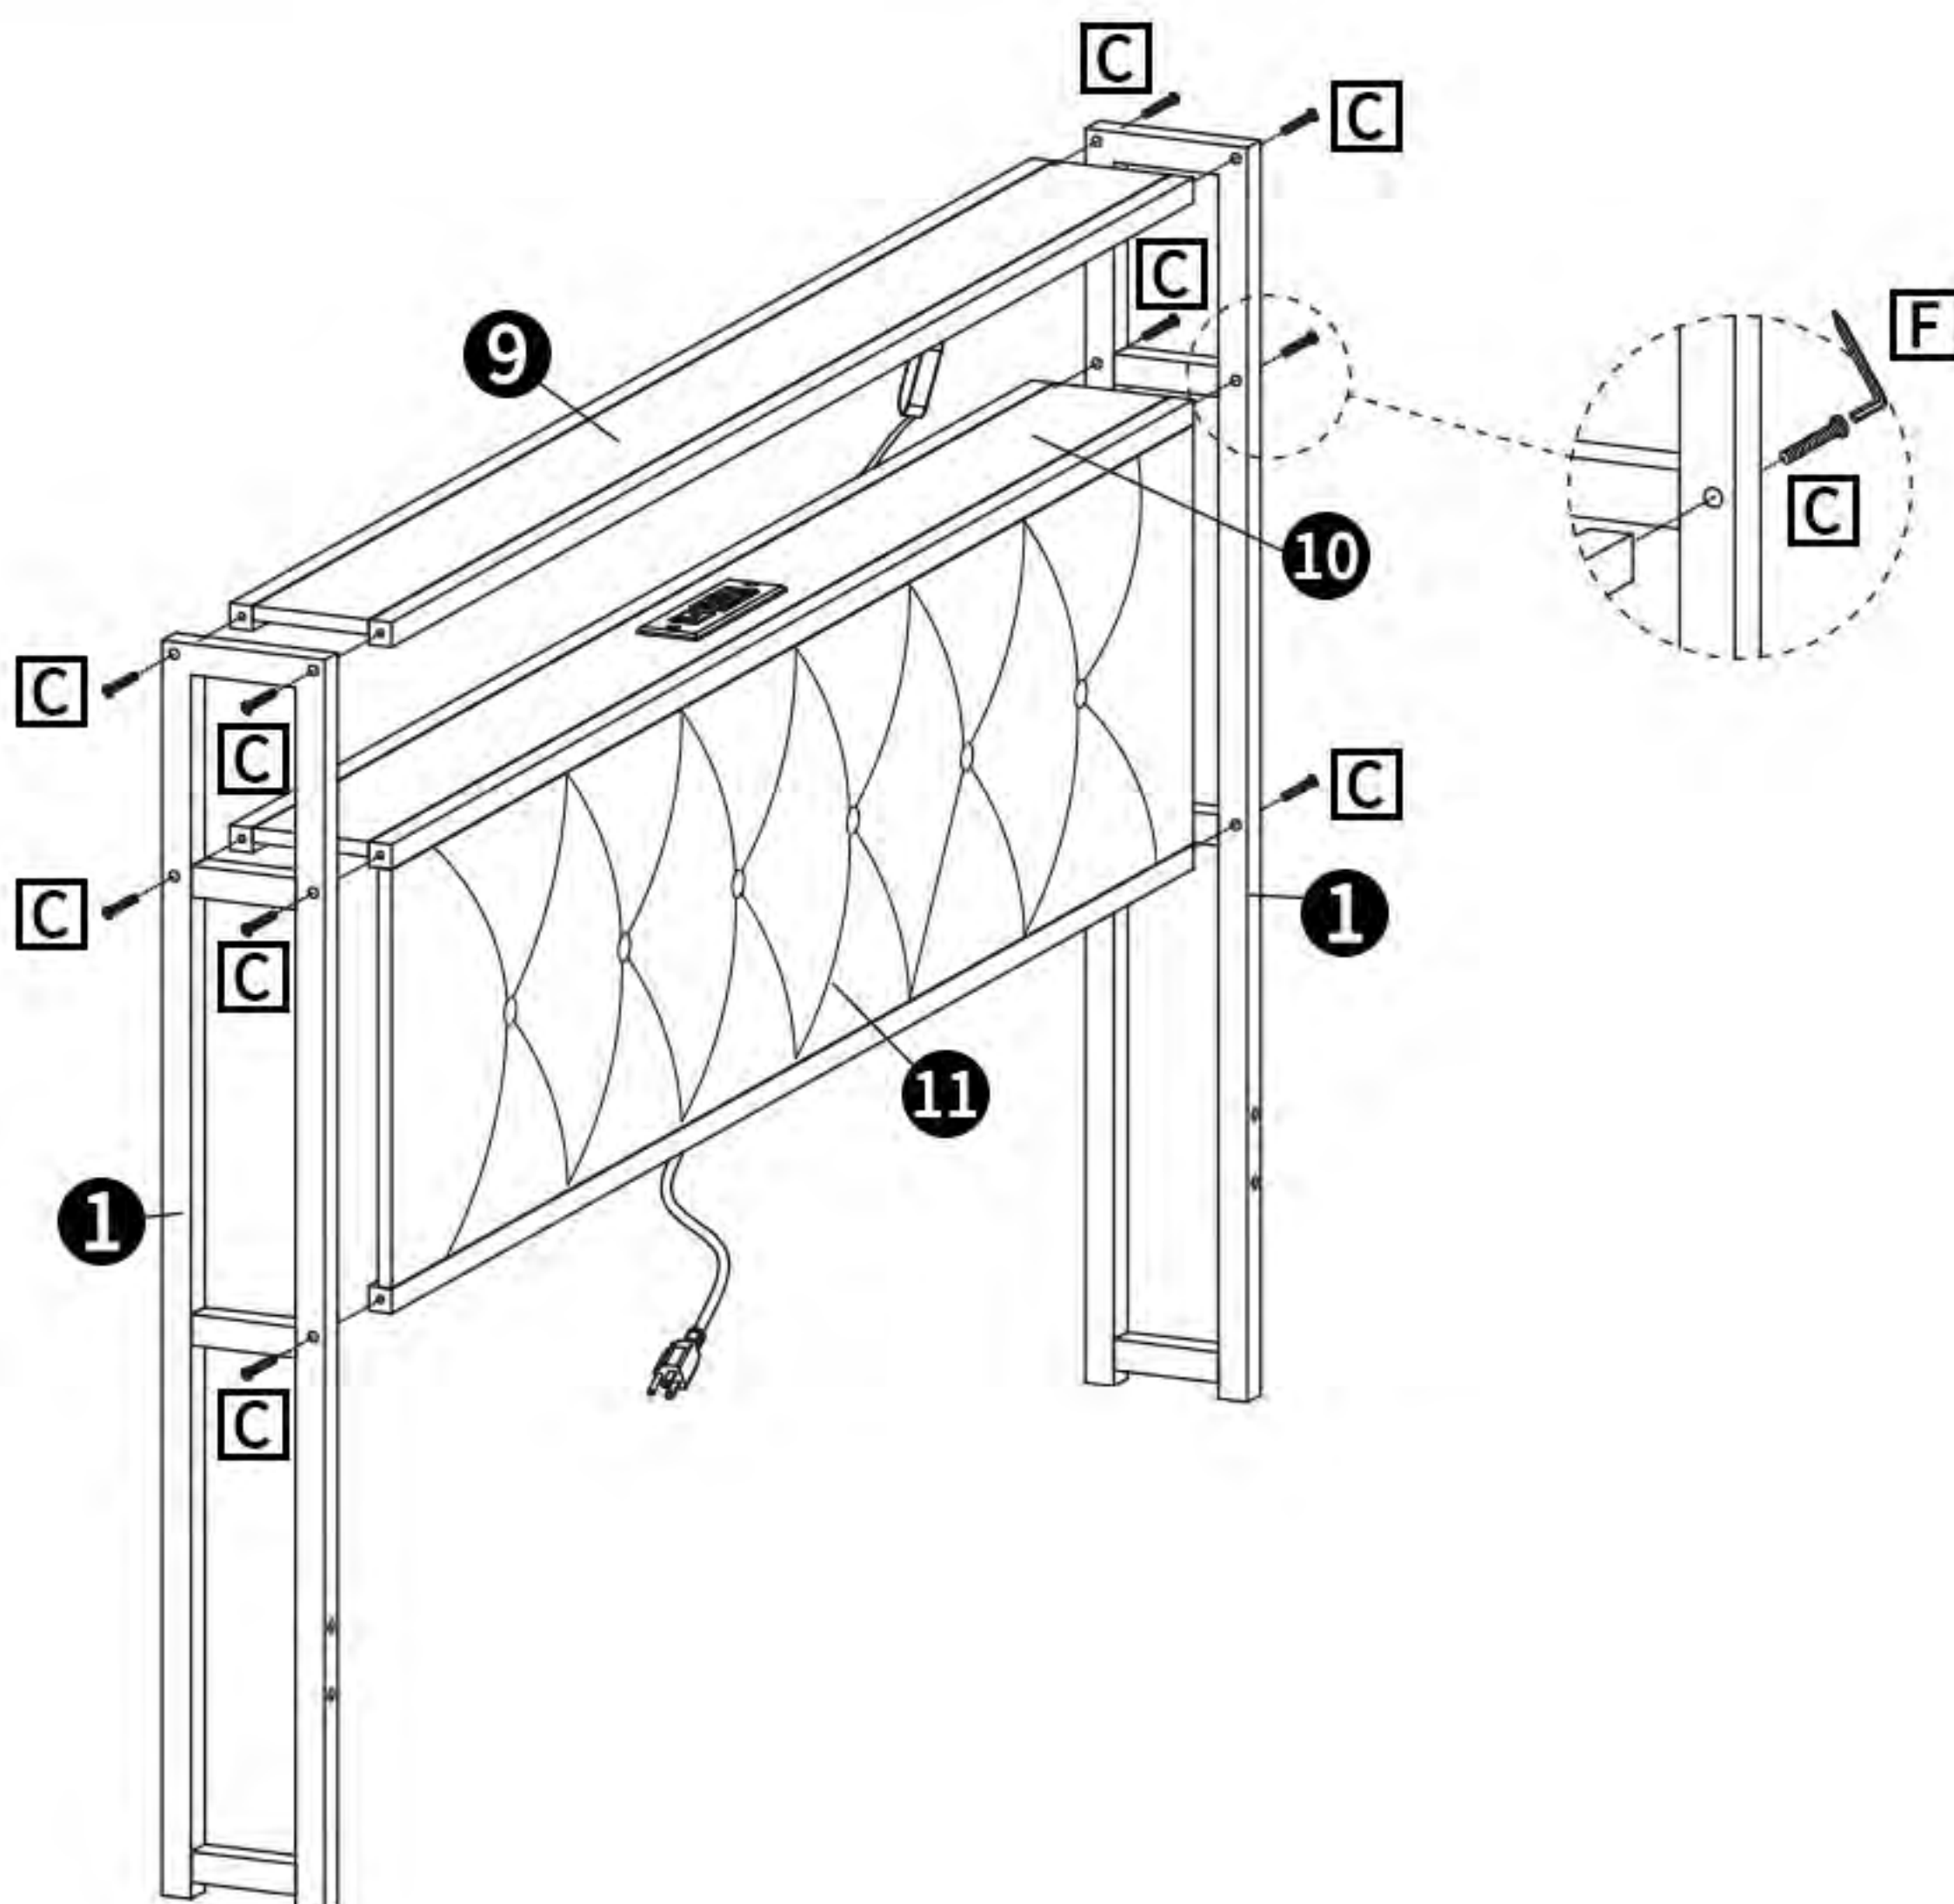

Step 5

G
M6*10 8PCS

Step 6

C
M6*45 10 PCS