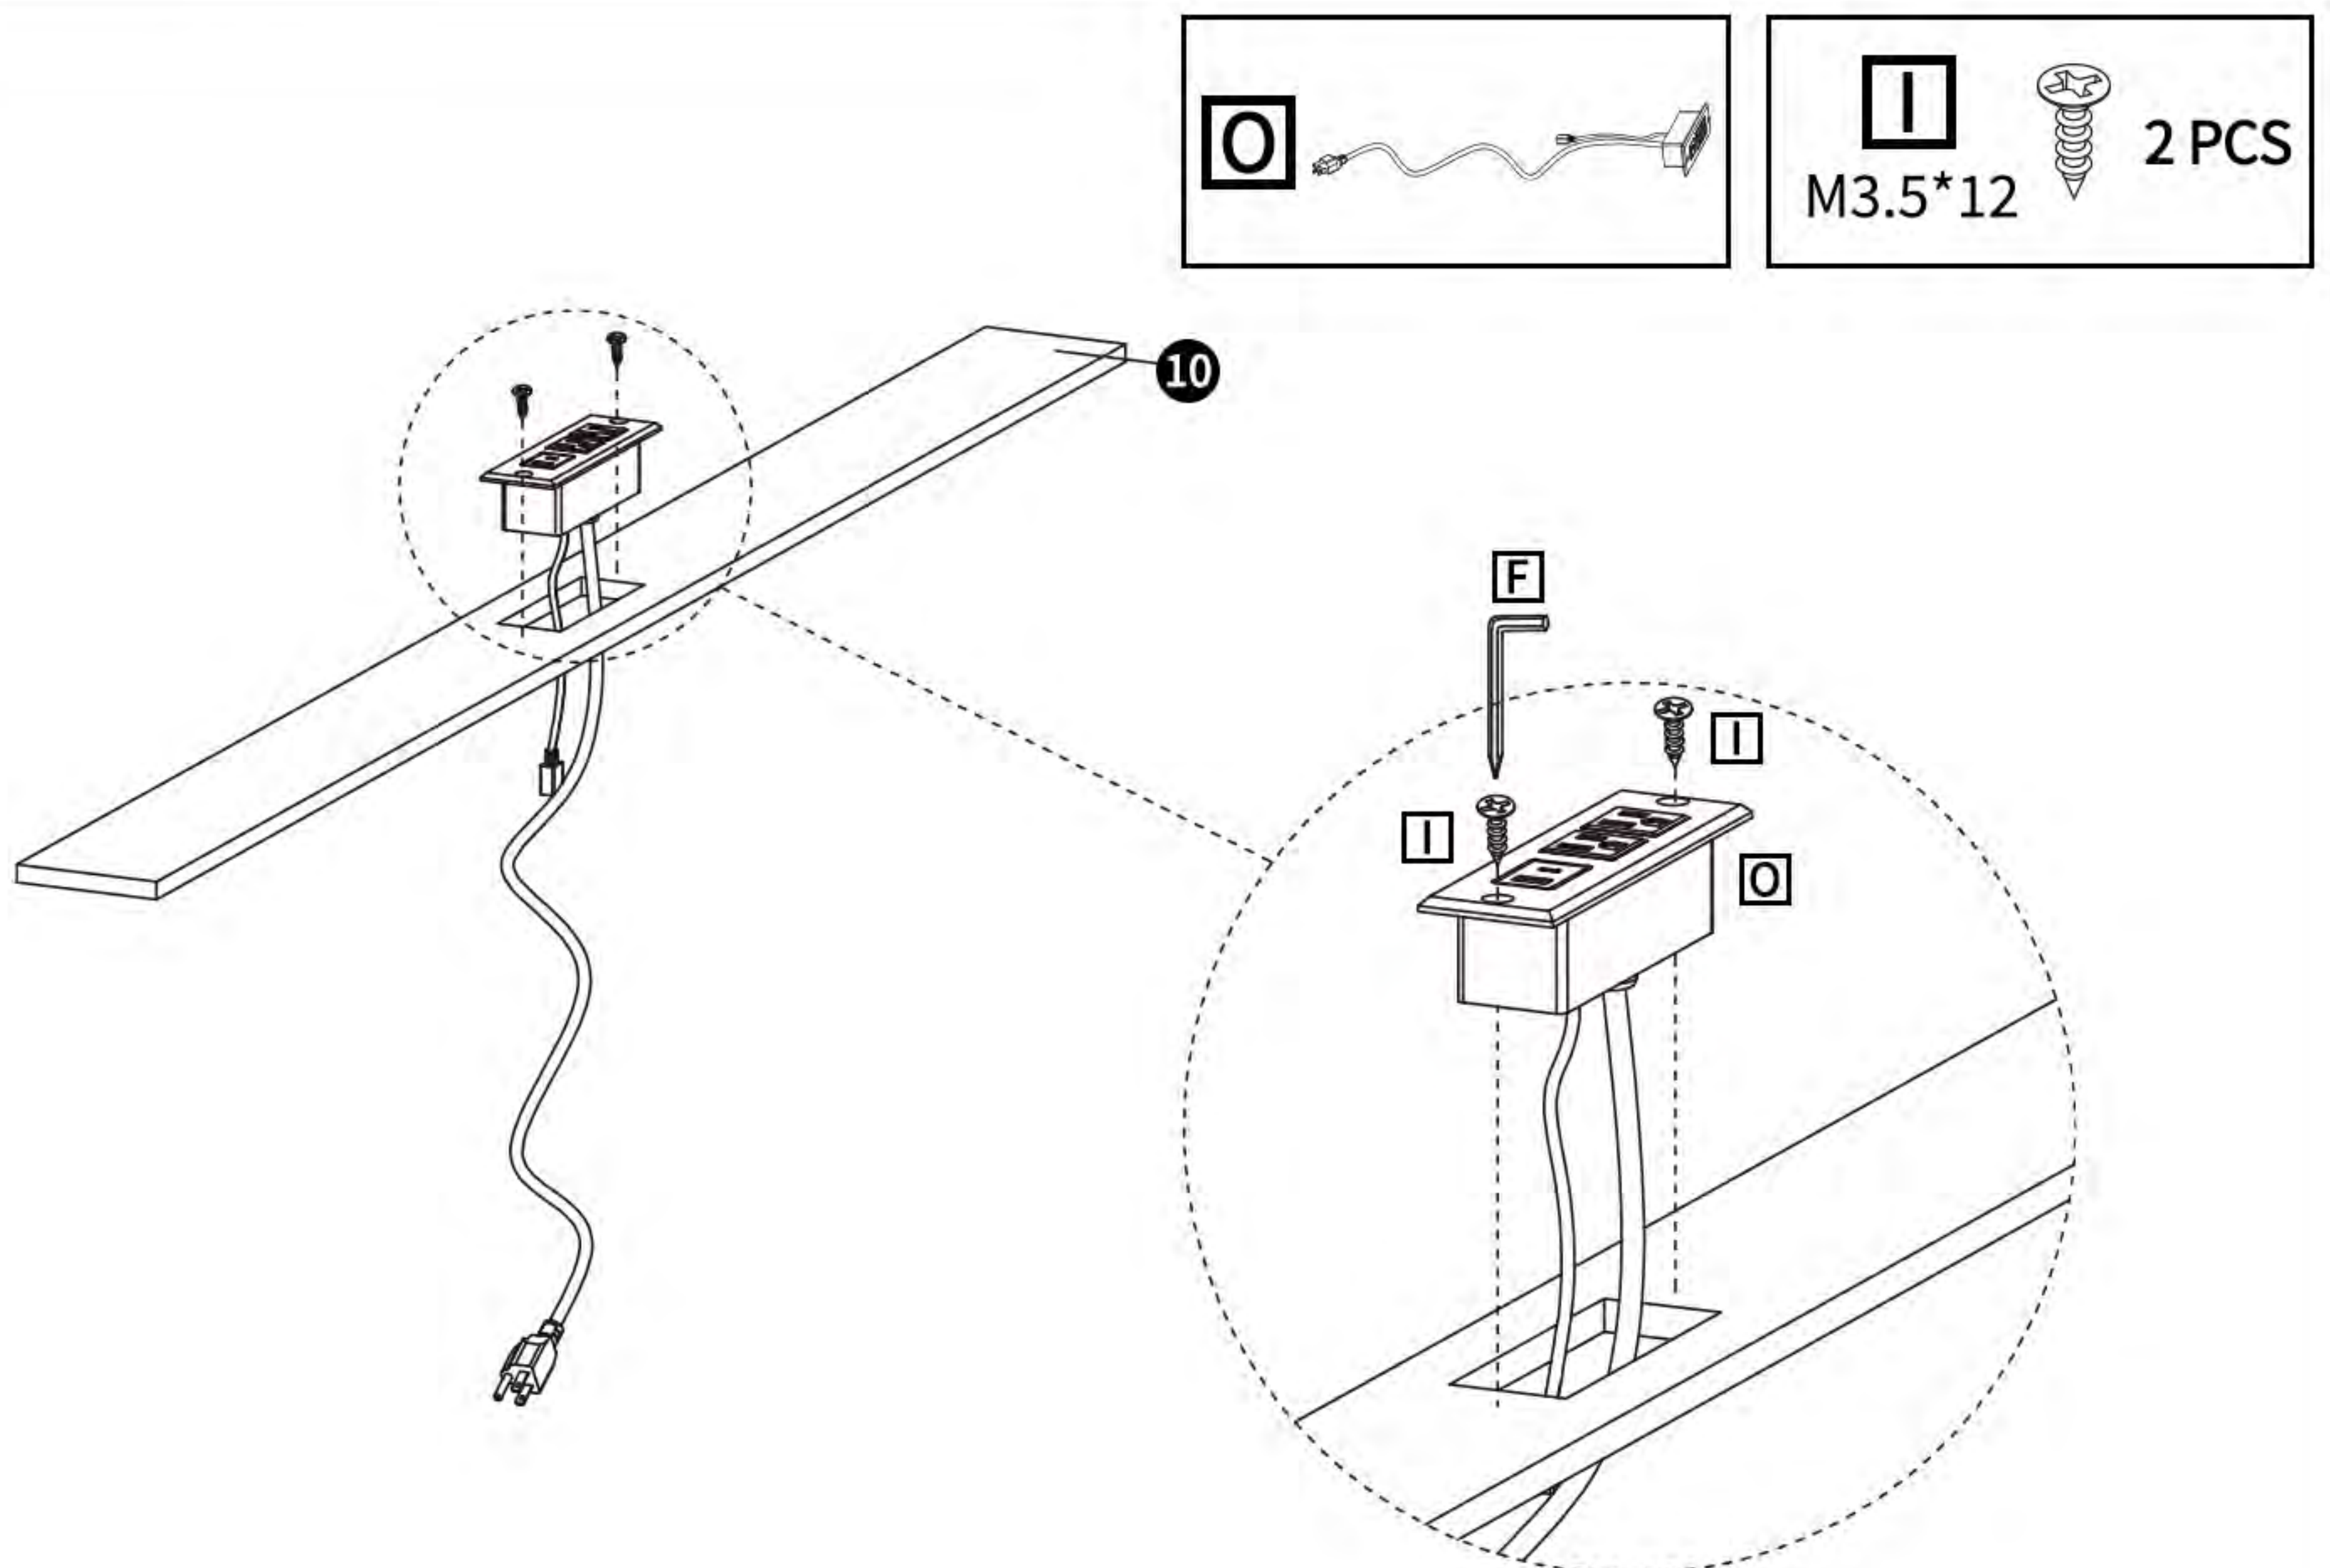

Assembly Instruction

Bed Frame with Outlets

Recomm. 1 Person

Comes with Tools

Climate Pledge Friendly

Accessories

Name	Image	Qty
A	 M8*40mm	4+1 PCS
B	 M6*55mm	3+1 PCS
C	 M6*45mm	10+1 PCS
D	 M6*30mm	6+1 PCS
E	 M6*23mm	4+1 PCS

Step 1

Installing the light strip

Note: For easy setup intention, do not tighten screws during the installation process

Step 2

Step 3

Step 4

Step 5

G
M6*10  8PCS

Step 6

C
M6*45  10 PCS

Step 7

Step 8

Step 9

A  4PCS
M8*40

E  4PCS
M6*23

H  4PCS