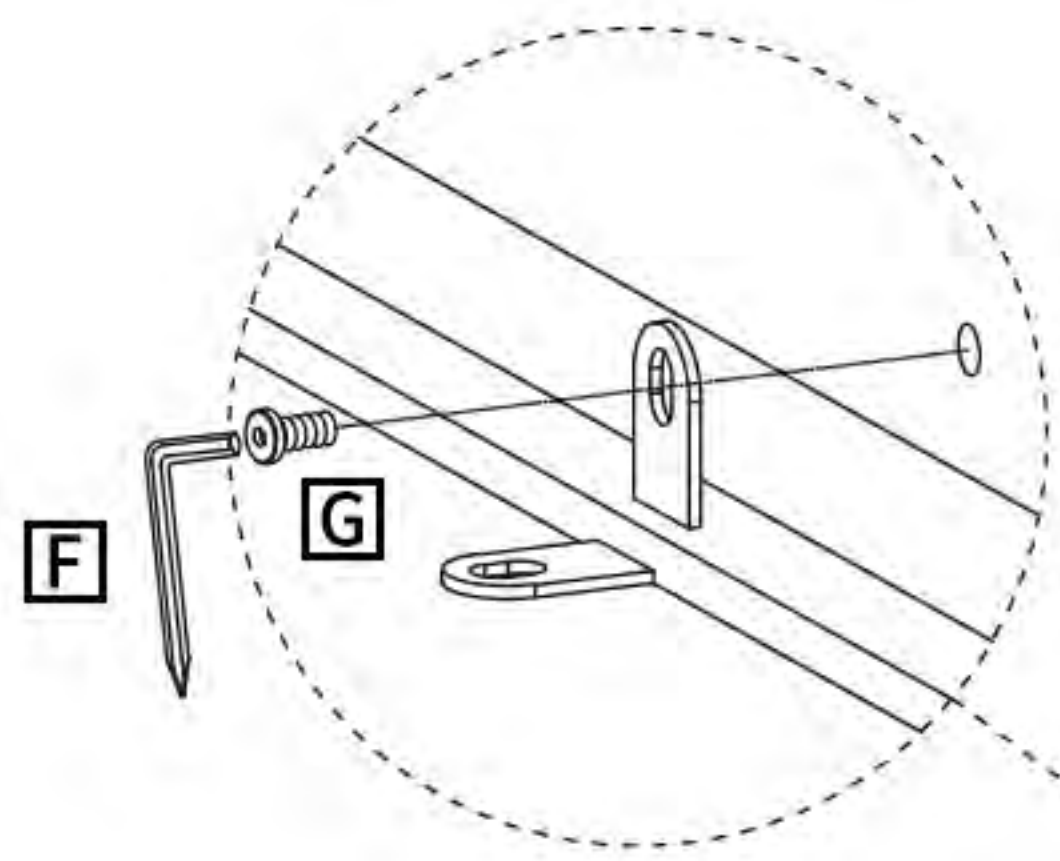

Assembly Instruction

Bed Frame with Outlets

Recomm. 1 Person

Comes with Tools

Climate Pledge Friendly

Accessories

Name	Image	Qty
A	 M8*40mm	4+1 PCS
B	 M6*55mm	3+1 PCS
C	 M6*45mm	10+1 PCS
D	 M6*30mm	6+1 PCS
E	 M6*23mm	4+1 PCS

Name	Image	Qty
F	 4#	2 PCS
G	 M6*10mm	34+3 PCS
H		4+1 PCS
I	 M3.5*12mm	2+1 PCS
J		8+1 PCS

Accessories

Name	Image	Qty
K		4+1 PCS
L		2+1 PCS
M		8 PCS

Name	Image	Qty
N		1 PC
O		1 PC
P		1 PC

Step 1

Tape **P**-3-3 to both ends of part 9 for later use

Step 1

Installing the light strip

Note: For easy setup intention, do not tighten screws during the installation process

Step 2

Step 3

Step 4

Step 5

G
M6*10  8PCS

Step 6

C
M6*45  10 PCS

Step 7

Step 8

Step 9

A  4PCS
M8*40

E  4PCS
M6*23

H  4PCS