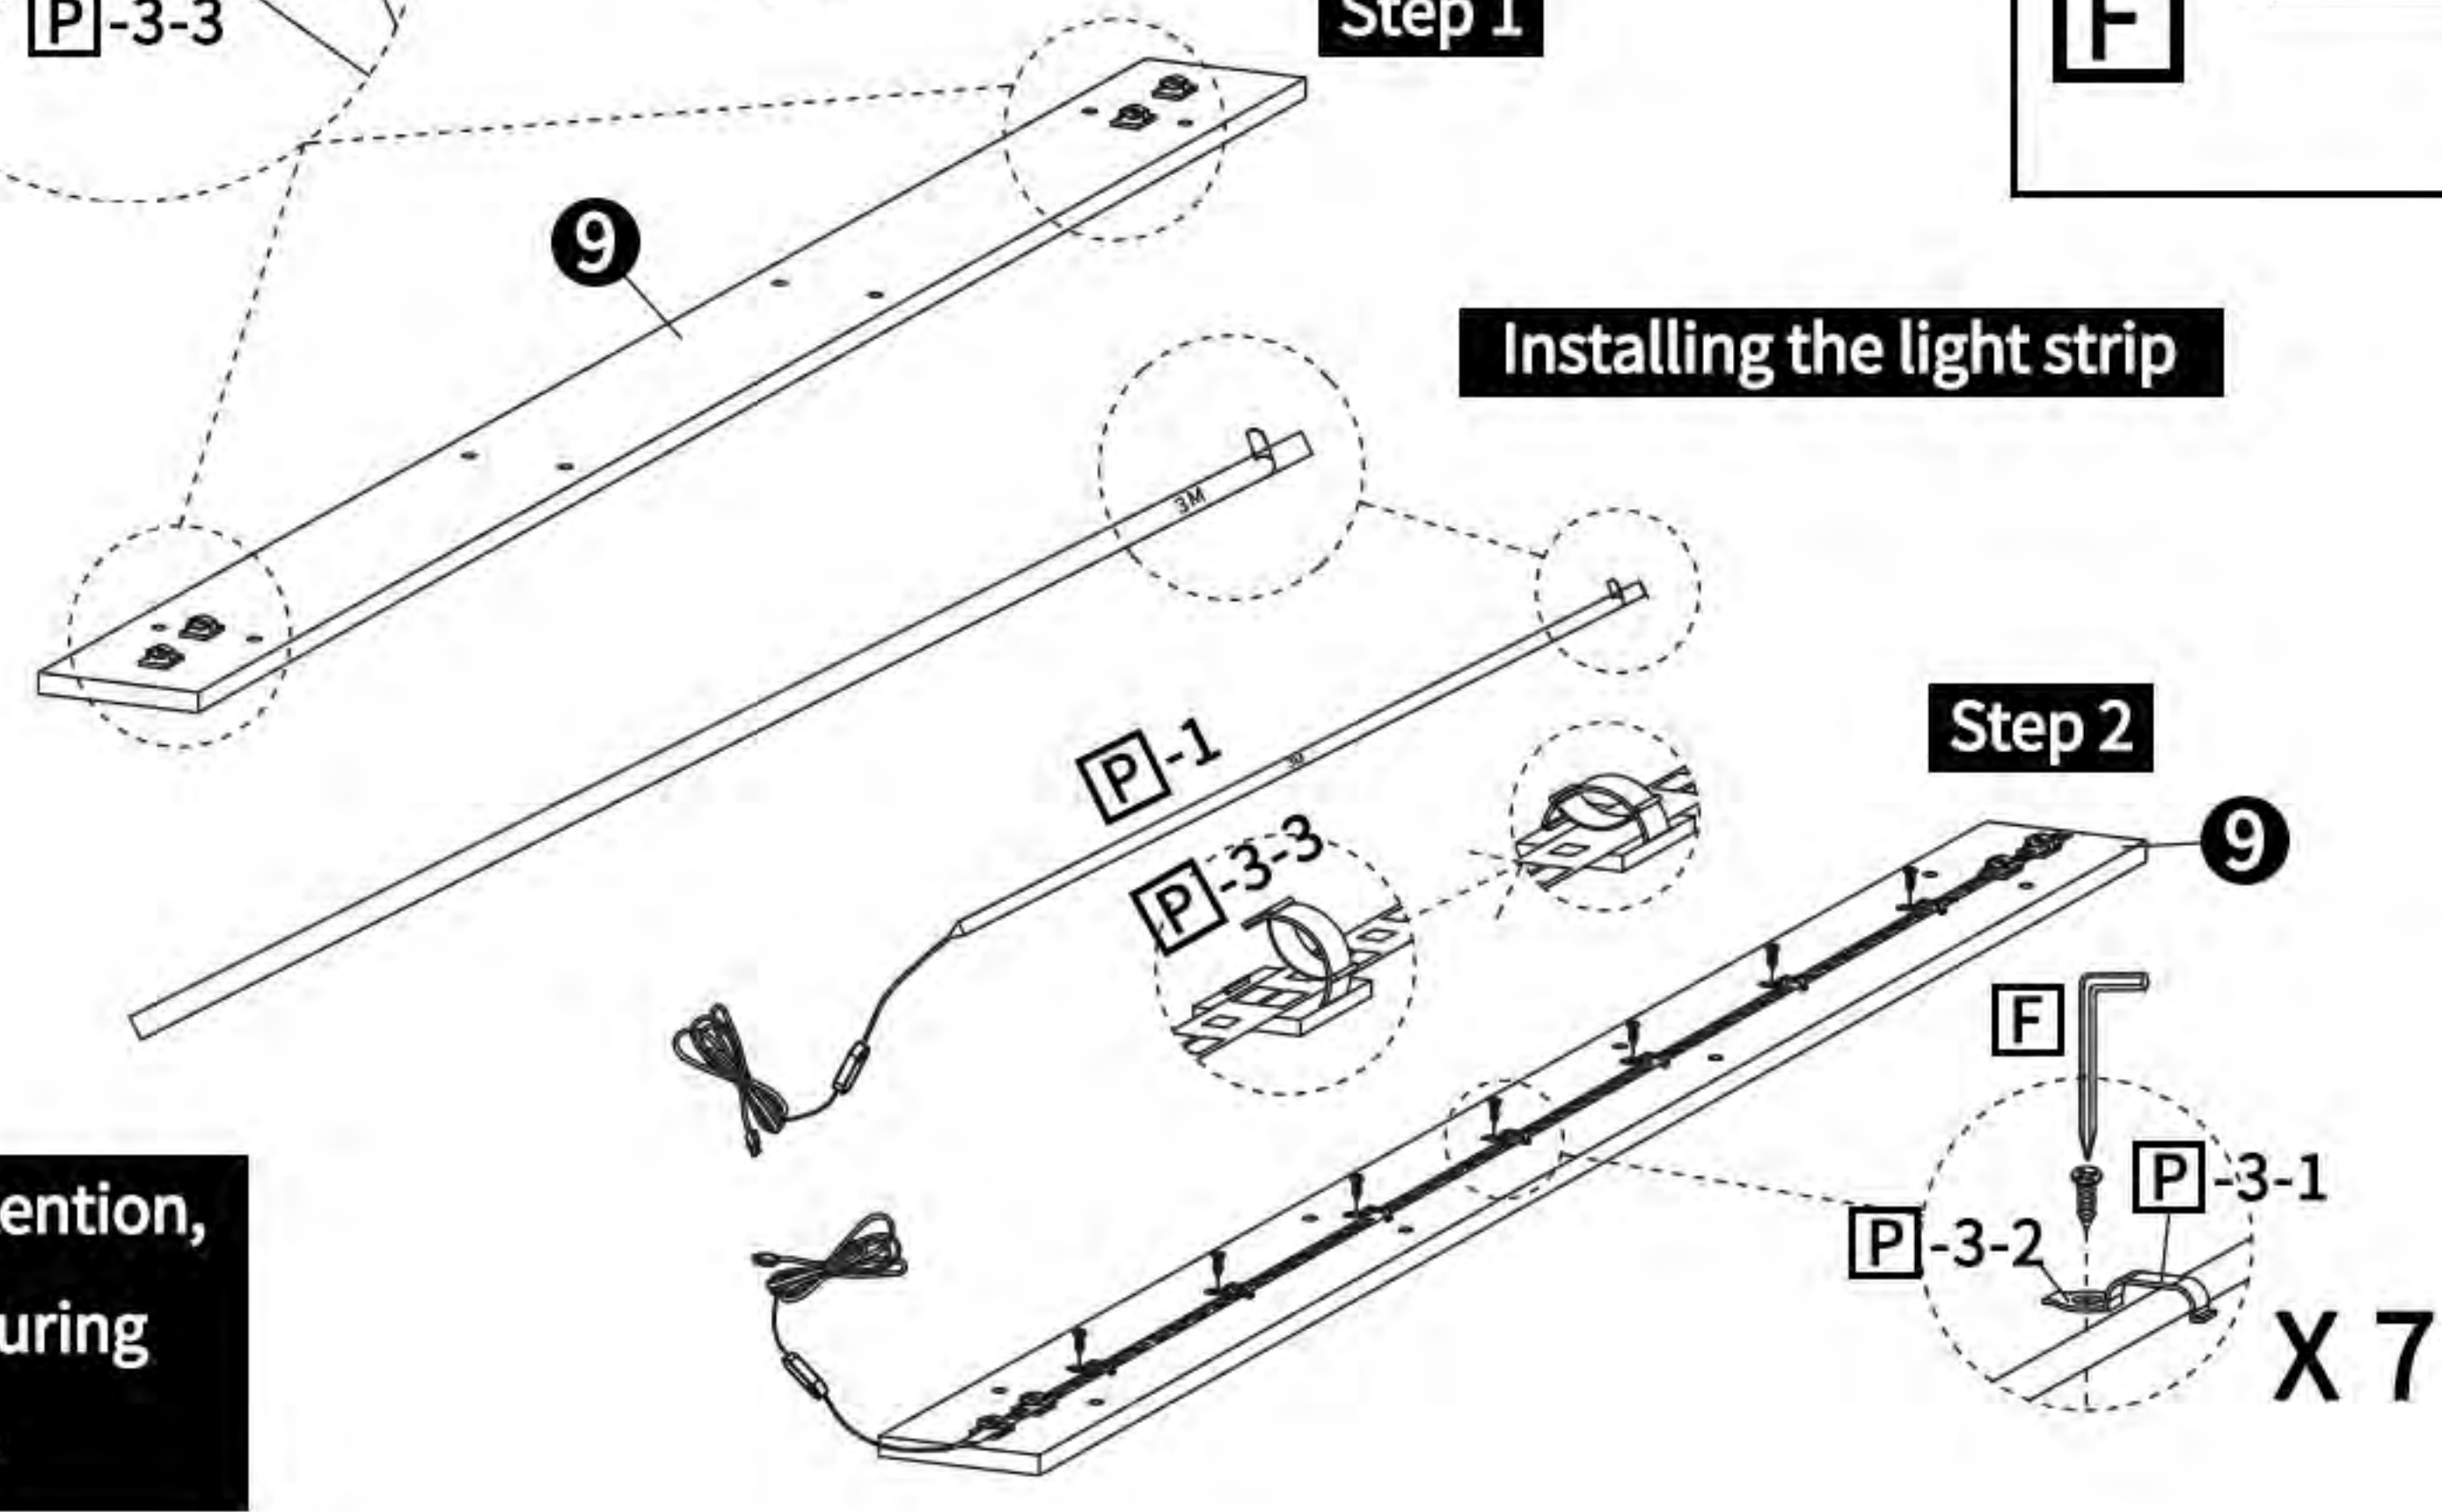

Assembly Instruction

Bed Frame with Outlets

Recomm. 1 Person

Comes with Tools

Climate Pledge Friendly

Accessories

Name	Image	Qty
A	 M8*40mm	4+1 PCS
B	 M6*55mm	3+1 PCS
C	 M6*45mm	10+1 PCS
D	 M6*30mm	6+1 PCS
E	 M6*23mm	4+1 PCS

Name	Image	Qty
F	 4#	2 PCS
G	 M6*10mm	34+3 PCS
H		4+1 PCS
I	 M3.5*12mm	2+1 PCS
J		8+1 PCS

Accessories

Name	Image	Qty
K		4+1 PCS
L		2+1 PCS
M		8 PCS

Name	Image	Qty
N		1 PC
O		1 PC
P		1 PC

Step 1

Tape **P**-3-3 to both ends of part 9 for later use

Step 1

Installing the light strip

Note: For easy setup intention, do not tighten screws during the installation process

Step 2

Step 3

Step 4

Step 5

G
M6*10  8PCS