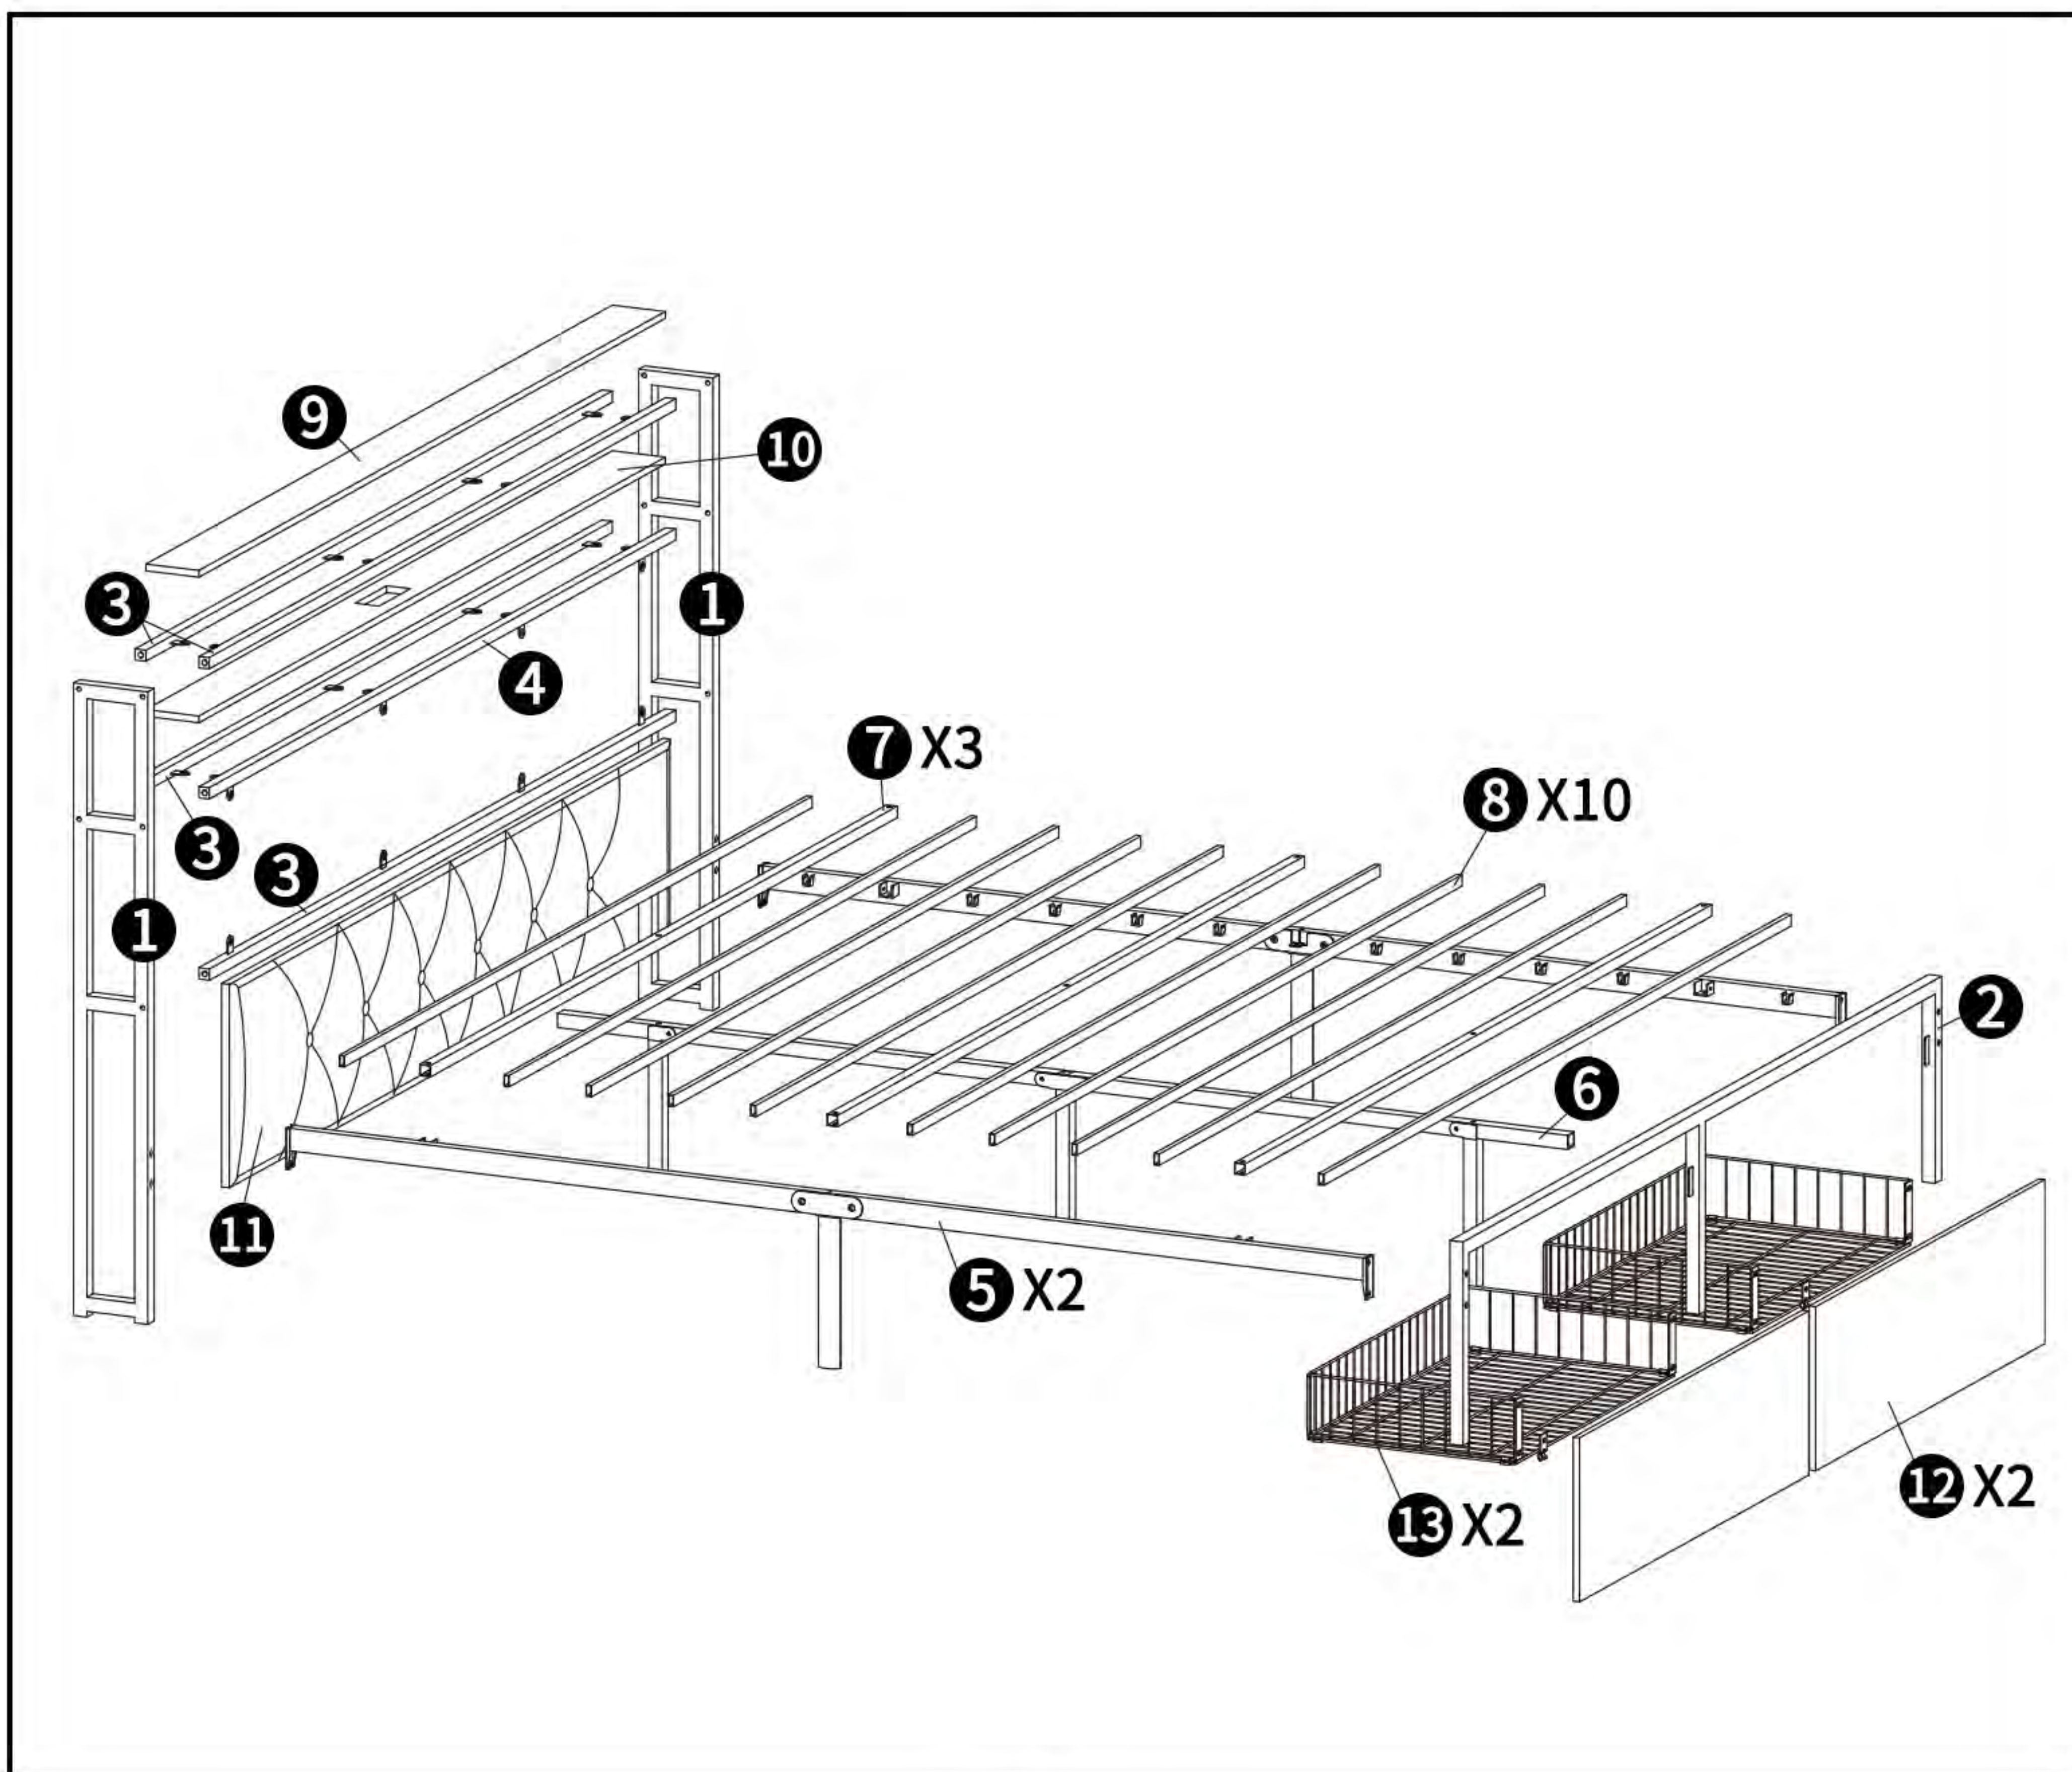

Assembly Instruction

Bed Frame with Outlets

Recomm. 1 Person

Comes with Tools

Climate Pledge Friendly

Accessories

Name	Image	Qty
A	 M8*40mm	4+1 PCS
B	 M6*55mm	3+1 PCS
C	 M6*45mm	10+1 PCS
D	 M6*30mm	6+1 PCS
E	 M6*23mm	4+1 PCS

Name	Image	Qty
F	 4#	2 PCS
G	 M6*10mm	34+3 PCS
H		4+1 PCS
I	 M3.5*12mm	2+1 PCS
J		8+1 PCS

Accessories

Name	Image	Qty
K		4+1 PCS
L		2+1 PCS
M		8 PCS

Name	Image	Qty
N		1 PC
O		1 PC
P		1 PC

Step 1

Tape **P**-3-3 to both ends of part 9 for later use

Step 1

Installing the light strip

Note: For easy setup intention, do not tighten screws during the installation process

Step 2

Step 3

Step 4

Step 5

G
M6*10  8PCS

Step 6

C
M6*45  10 PCS

Step 7

Step 8

Step 9

A  4PCS
M8*40

E  4PCS
M6*23

H  4PCS