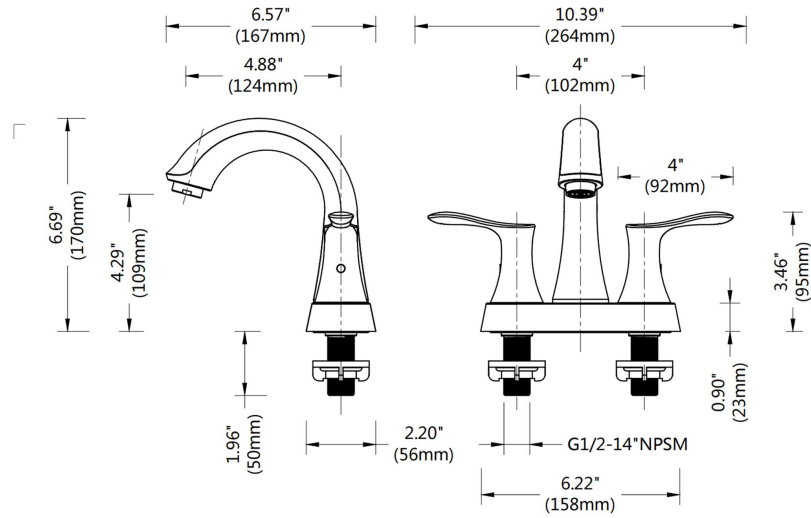

Dimension/Specification

Sku No. 3007