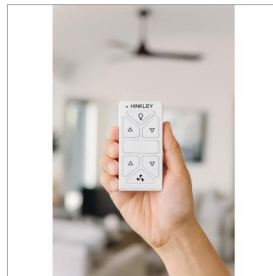

HIRO CONTROL W/WIFI 52IN CROFT

980018FWH-0405

HIRO CONTROL CROFT 52"

DETAILS	
FINISH:	White
MATERIAL:	Composite
DIMMABLE:	DOES NOT APPLY

DIMENSIONS	
WIDTH:	2.8"
HEIGHT:	4.5"

MOUNTING	
LEAD WIRE:	1 X 6"

SHIPPING	
CARTON LENGTH:	4.8
CARTON WIDTH:	2.8
CARTON HEIGHT:	6

PRODUCT DETAILS:

- Dry Rated; Suitable for indoor living spaces only
- Includes a WiFi-compatible receiver
- Control your fan's power, light, speed, direction, and so much more from the Hinkley Home Automation app
- Accessory controls are available that are compatible with your home's WiFi network
- High quality composite resists rust, corrosion, and fading – ideal for harsh weather conditions
- Compatible with smart home networks, including Amazon Alexa and Google Home
- Configures for use as a wall-mount control or handheld remote
- Secures to a flat wall or a single/multiple gang switch box; Nestles within a standard decorative opening face plate