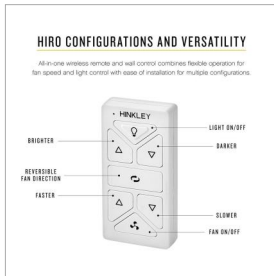

HIRO CONTROL W/WIFI 52IN CROFT

980018FWH-0405

HIRO CONTROL CROFT 52"

DETAILS	
FINISH:	White
MATERIAL:	Composite
DIMMABLE:	DOES NOT APPLY

DIMENSIONS	
WIDTH:	2.8"
HEIGHT:	4.5"

MOUNTING	
LEAD WIRE:	1 X 6"

SHIPPING	
CARTON LENGTH:	4.8
CARTON WIDTH:	2.8
CARTON HEIGHT:	6

PRODUCT DETAILS:

- Dry Rated; Suitable for indoor living spaces only
- Includes a WiFi-compatible receiver
- Control your fan's power, light, speed, direction, and so much more from the Hinkley Home Automation app
- Accessory controls are available that are compatible with your home's WiFi network
- High quality composite resists rust, corrosion, and fading – ideal for harsh weather conditions
- Compatible with smart home networks, including Amazon Alexa and Google Home
- Configures for use as a wall-mount control or handheld remote
- Secures to a flat wall or a single/multiple gang switch box; Nestles within a standard decorative opening face plate