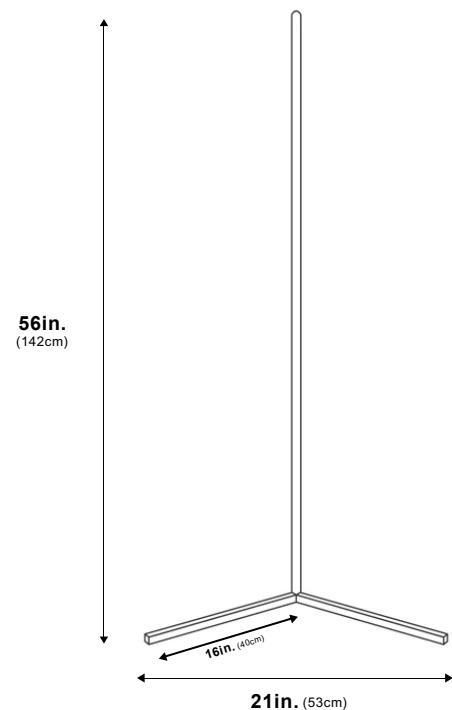

Corner Floor Lamp

Corner Floor Lamp Collection: Elegant Lighting for Your Space. With the brilliant illumination provided by our corner floor lamps, your living area will be enhanced. These lamps, which were painstakingly crafted with care to detail, are made to tuck neatly into corners, maximizing the arrangement of your space.

| | |
|-------------------------------|---|
| Dimensions | 21"x56"x16" |
| Weight | 0.97kg |
| Materials & Finish | Material: Aluminum Body Color: Black, White |
| Illumination | Voltage: AC 100-240V suitable for all countries Type: LED Wattage: See Table Dimmer Type: Remote Control |
| Certification | CE |
| Location Listed | Dry location |
| Power Source | Plug-in |
| Lead Time | 4-7 days |

| Dimensions | Emitting Color | Lumens | Watts | Dimmable? |
|-------------|----------------|--------|-------|-----------|
| 21"x56"x16" | Three Color | 1800 | 20W | Yes |
| 21"x56"x16" | RGB | 2200 | 20W | Yes |
| 21"x56"x16" | RGBWW | 2200 | 20W | Yes |