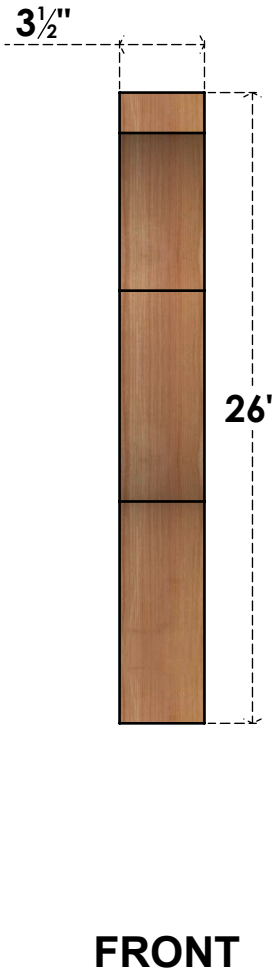

BRC04X14X26FST00SWR

3 1/2"W X 14"D X 26"H FUNSTON SMOOTH BRACE, WESTERN RED CEDAR

EKENA MILLWORK
 2300 WEST MAIN ST.
 CLARKSVILLE, TX 75426
 TOLL FREE: 866-607-0453
 WWW.EKENAMILLWORK.COM

NOTES

1. INSTALLATION TO BE COMPLETED IN ACCORDANCE WITH MANUFACTURER'S SPECIFICATIONS.
2. DRAWING MAY NOT BE TO SCALE
3. THIS DRAWING IS INTENDED FOR DESIGN AND PLANNING PURPOSES ONLY.
4. ALL INFORMATION CONTAINED HEREIN WAS CURRENT AT THE TIME OF DEVELOPMENT BUT MUST BE REVIEWED AND APPROVED BY THE PRODUCT MANUFACTURER TO BE CONSIDERED ACCURATE.
5. PRODUCTS ARE NOT KILN DRIED. THIS ITEM IS UNIQUE AND WILL CONTAIN THE NATURAL VARIATIONS THAT THE WOOD SPECIES OFFERS. THIS MAY RESULT IN VARIATIONS UP TO 1/4"