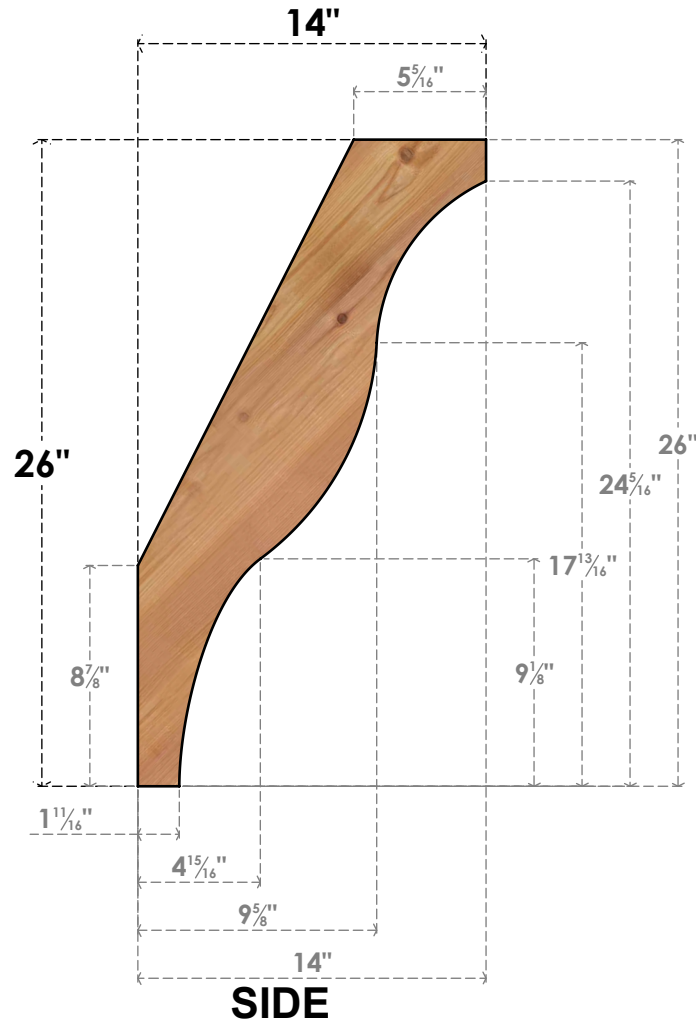

BRC04X14X26FST00SWR

3 1/2"W X 14"D X 26"H FUNSTON SMOOTH BRACE, WESTERN RED CEDAR

EKENA MILLWORK
 2300 WEST MAIN ST.
 CLARKSVILLE, TX 75426
 TOLL FREE: 866-607-0453
 WWW.EKENAMILLWORK.COM

NOTES

1. INSTALLATION TO BE COMPLETED IN ACCORDANCE WITH MANUFACTURER'S SPECIFICATIONS.
2. DRAWING MAY NOT BE TO SCALE
3. THIS DRAWING IS INTENDED FOR DESIGN AND PLANNING PURPOSES ONLY.
4. ALL INFORMATION CONTAINED HEREIN WAS CURRENT AT THE TIME OF DEVELOPMENT BUT MUST BE REVIEWED AND APPROVED BY THE PRODUCT MANUFACTURER TO BE CONSIDERED ACCURATE.
5. PRODUCTS ARE NOT KILN DRIED. THIS ITEM IS UNIQUE AND WILL CONTAIN THE NATURAL VARIATIONS THAT THE WOOD SPECIES OFFERS. THIS MAY RESULT IN VARIATIONS UP TO 1/4"