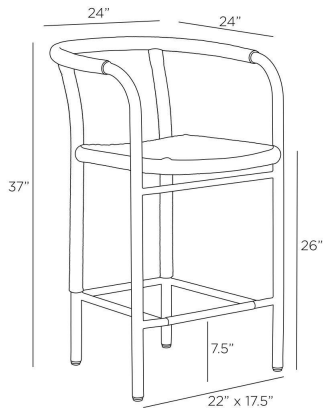

FELLER OUTDOOR COUNTER STOOL

FSS07

H: 37 IN, W: 24 IN, D: 24 IN,
Fossil Synthetic Rope

Wrapped woven details elevate the simple, bistro-style body of the Feller. The graphic nature of its aluminum form is highlighted with a tone-on-tone gray powder coat. Finished with a sturdy fossil synthetic rope seat, this contemporary counter stool makes a stylish addition to any outdoor setting.

APPEARANCE

Material	Rope, Aluminum
Material Type	Synthetic, Powder Coated
Finish	Fossil, Gray, Brushed Steel
Top Coat/Sealant	Yes

DIMENSIONS

Arm	H: 36 IN, W: 1.5 IN, D: 12 IN
Foot Print	W: 22 IN, D: 17.5 IN
Leg	Dia: 1.50 IN
Seat	H: 26 IN, W: 19 IN, D: 18.5 IN
Diagonal Dimension	43 IN
Clearance	7.5 IN

SHIPPING

Product Weight	12.5 lbs
Gross Weight 1	25 lbs
Shipping Box 1	H: 38.5 IN, L: 25.2 IN, W: 25.2 IN

ADDITIONAL INFO

Swatch Number	FDSPSW, FSPSBSW, GPASW
Leg Or Foot Application	Non-Adjustable Nylon Glides