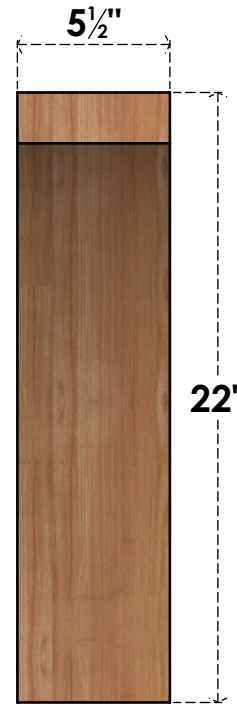

BRC06X18X22THR00SWR

5 1/2"W X 18"D X 22"H THORTON SMOOTH BRACE, WESTERN RED CEDAR

SIDE

FRONT

EKENA MILLWORK
 2300 WEST MAIN ST.
 CLARKSVILLE, TX 75426
 TOLL FREE: 866-607-0453
 WWW.EKENAMILLWORK.COM

NOTES

1. INSTALLATION TO BE COMPLETED IN ACCORDANCE WITH MANUFACTURER'S SPECIFICATIONS.
2. DRAWING MAY NOT BE TO SCALE
3. THIS DRAWING IS INTENDED FOR DESIGN AND PLANNING PURPOSES ONLY.
4. ALL INFORMATION CONTAINED HEREIN WAS CURRENT AT THE TIME OF DEVELOPMENT BUT MUST BE REVIEWED AND APPROVED BY THE PRODUCT MANUFACTURER TO BE CONSIDERED ACCURATE.
5. PRODUCTS ARE NOT KILN DRIED. THIS ITEM IS UNIQUE AND WILL CONTAIN THE NATURAL VARIATIONS THAT THE WOOD SPECIES OFFERS. THIS MAY RESULT IN VARIATIONS UP TO 1/4"