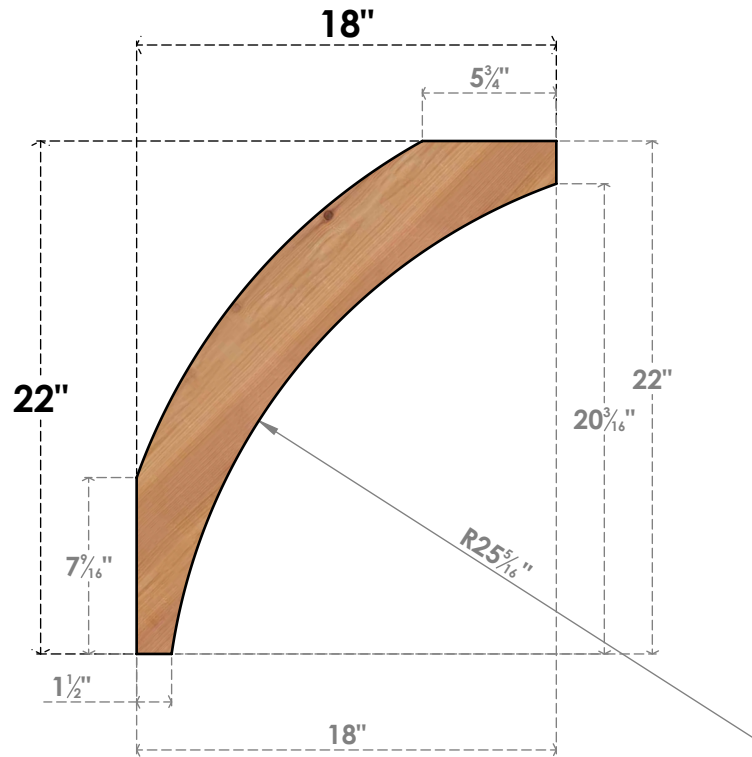

BRC06X18X22THR00SWR

5 1/2"W X 18"D X 22"H THORTON SMOOTH BRACE, WESTERN RED CEDAR

SIDE

FRONT

EKENA MILLWORK
 2300 WEST MAIN ST.
 CLARKSVILLE, TX 75426
 TOLL FREE: 866-607-0453
 WWW.EKENAMILLWORK.COM

NOTES

1. INSTALLATION TO BE COMPLETED IN ACCORDANCE WITH MANUFACTURER'S SPECIFICATIONS.
2. DRAWING MAY NOT BE TO SCALE
3. THIS DRAWING IS INTENDED FOR DESIGN AND PLANNING PURPOSES ONLY.
4. ALL INFORMATION CONTAINED HEREIN WAS CURRENT AT THE TIME OF DEVELOPMENT BUT MUST BE REVIEWED AND APPROVED BY THE PRODUCT MANUFACTURER TO BE CONSIDERED ACCURATE.
5. PRODUCTS ARE NOT KILN DRIED. THIS ITEM IS UNIQUE AND WILL CONTAIN THE NATURAL VARIATIONS THAT THE WOOD SPECIES OFFERS. THIS MAY RESULT IN VARIATIONS UP TO 1/4"