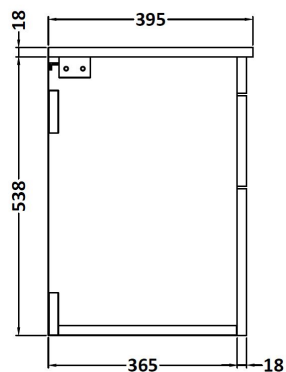

CUSTOMER DATA SHEET

DESCRIPTION: 500 Wh 2-Drawer Vanity With Basin B

CUSTOMER DATA SHEET - FURNITURE

DESCRIPTION: 500 Wall Hung 2-Drawer Basin Unit

PRODUCT DIMENSIONS

Height (mm)	Width (mm)	Depth (mm)	Nett Wgt Kg
538	500	383	26

PACKAGING DIMENSIONS

Height (mm)	Width (mm)	Depth (mm)	Gross Wgt Kg
405	520	560	26

PACKAGING DATA

Box Colour	Brown Cardboard Box		
Box Qty	1	Label Colour	White Label
Label Size	100 x 50	Label Qty	2

OUTER BOX DIMENSIONS (If Applicable)

CUSTOMER DATA SHEET - CERAMICS

DESCRIPTION:

500mm Minimalist Basin 1Th

PRODUCT DIMENSIONS

Height (mm)	Width (mm)	Depth (mm)	Nett Wgt Kg
170	500	390	9

PACKAGING DIMENSIONS

Height (mm)	Width (mm)	Depth (mm)	Gross Wgt Kg
400	520	200	9

PACKAGING DATA

Box Colour	Brown Cardboard Box		
Box Qty	1	Label Colour	White Label
Label Size	105 x 50	Label Qty	1

OUTER BOX DIMENSIONS (If Applicable)

Height (mm)	Width (mm)	Depth (mm)	Gross Wgt Kg

PRODUCT DETAILS