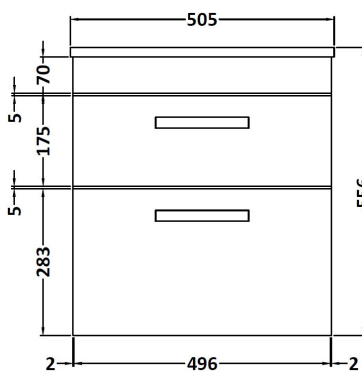

CUSTOMER DATA SHEET

DESCRIPTION: 500 Wh 2-Drawer Vanity With Basin B

CUSTOMER DATA SHEET - FURNITURE

DESCRIPTION: 500 Wall Hung 2-Drawer Basin Unit

PRODUCT DIMENSIONS

Height (mm)	Width (mm)	Depth (mm)	Nett Wgt Kg
538	500	383	26

PACKAGING DIMENSIONS

Height (mm)	Width (mm)	Depth (mm)	Gross Wgt Kg
405	520	560	26

PACKAGING DATA

Box Colour	Brown Cardboard Box		
Box Qty	1	Label Colour	White Label
Label Size	100 x 50	Label Qty	2

OUTER BOX DIMENSIONS (If Applicable)

CUSTOMER DATA SHEET - CERAMICS

DESCRIPTION:

500mm Minimalist Basin 1Th

PRODUCT DIMENSIONS

Height (mm)	Width (mm)	Depth (mm)	Nett Wgt Kg
170	500	390	9

PACKAGING DIMENSIONS

Height (mm)	Width (mm)	Depth (mm)	Gross Wgt Kg
400	520	200	9

PACKAGING DATA

Box Colour	Brown Cardboard Box		
Box Qty	1	Label Colour	White Label
Label Size	105 x 50	Label Qty	1

OUTER BOX DIMENSIONS (If Applicable)

Height (mm)	Width (mm)	Depth (mm)	Gross Wgt Kg

PRODUCT DETAILS