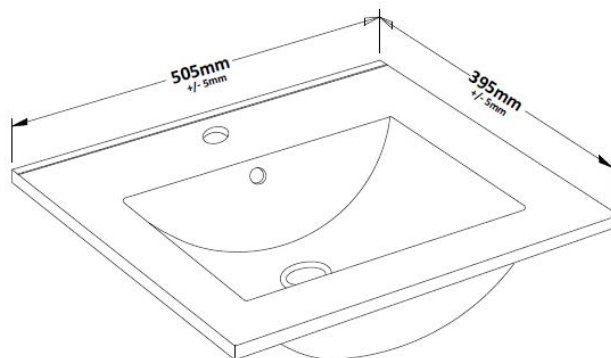

CUSTOMER DATA SHEET

DESCRIPTION: 500 Wh 2-Drawer Vanity With Basin B

CUSTOMER DATA SHEET - FURNITURE

DESCRIPTION: 500 Wall Hung 2-Drawer Basin Unit

PRODUCT DIMENSIONS

Height (mm)	Width (mm)	Depth (mm)	Nett Wgt Kg
538	500	383	26

PACKAGING DIMENSIONS

Height (mm)	Width (mm)	Depth (mm)	Gross Wgt Kg
405	520	560	26

PACKAGING DATA

Box Colour	Brown Cardboard Box		
Box Qty	1	Label Colour	White Label
Label Size	100 x 50	Label Qty	2

OUTER BOX DIMENSIONS (If Applicable)

CUSTOMER DATA SHEET - CERAMICS

DESCRIPTION:

500mm Minimalist Basin 1Th

PRODUCT DIMENSIONS

Height (mm)	Width (mm)	Depth (mm)	Nett Wgt Kg
170	500	390	9

PACKAGING DIMENSIONS

Height (mm)	Width (mm)	Depth (mm)	Gross Wgt Kg
400	520	200	9

PACKAGING DATA

Box Colour	Brown Cardboard Box		
Box Qty	1	Label Colour	White Label
Label Size	105 x 50	Label Qty	1

OUTER BOX DIMENSIONS (If Applicable)

Height (mm)	Width (mm)	Depth (mm)	Gross Wgt Kg

PRODUCT DETAILS