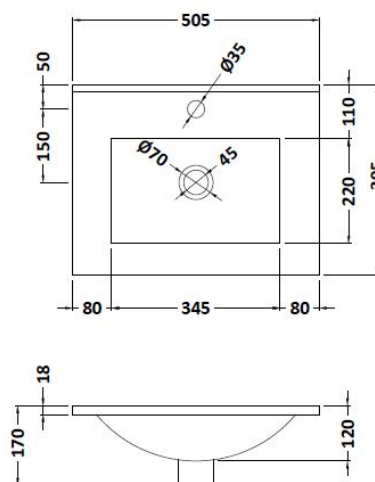

CUSTOMER DATA SHEET

DESCRIPTION: 500 Wh 2-Drawer Vanity With Basin B

CUSTOMER DATA SHEET - FURNITURE

DESCRIPTION: 500 Wall Hung 2-Drawer Basin Unit

PRODUCT DIMENSIONS

Height (mm)	Width (mm)	Depth (mm)	Nett Wgt Kg
538	500	383	26

PACKAGING DIMENSIONS

Height (mm)	Width (mm)	Depth (mm)	Gross Wgt Kg
405	520	560	26

PACKAGING DATA

Box Colour	Brown Cardboard Box		
Box Qty	1	Label Colour	White Label
Label Size	100 x 50	Label Qty	2

OUTER BOX DIMENSIONS (If Applicable)

CUSTOMER DATA SHEET - CERAMICS

DESCRIPTION:

500mm Minimalist Basin 1Th

PRODUCT DIMENSIONS

Height (mm)	Width (mm)	Depth (mm)	Nett Wgt Kg
170	500	390	9

PACKAGING DIMENSIONS

Height (mm)	Width (mm)	Depth (mm)	Gross Wgt Kg
400	520	200	9

PACKAGING DATA

Box Colour	Brown Cardboard Box		
Box Qty	1	Label Colour	White Label
Label Size	105 x 50	Label Qty	1

OUTER BOX DIMENSIONS (If Applicable)

Height (mm)	Width (mm)	Depth (mm)	Gross Wgt Kg

PRODUCT DETAILS