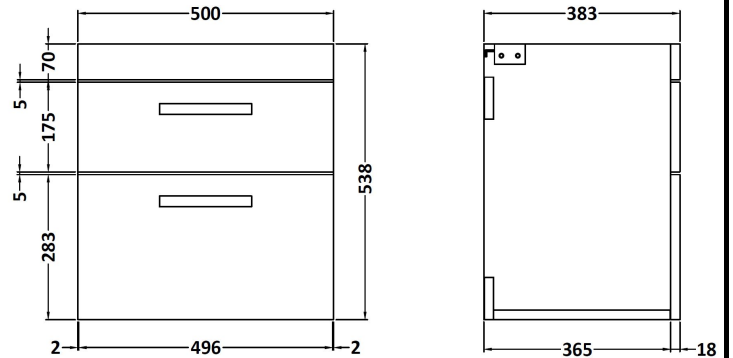

CUSTOMER DATA SHEET

DESCRIPTION: 500 Wh 2-Drawer Vanity With Basin B

CUSTOMER DATA SHEET - FURNITURE

DESCRIPTION: 500 Wall Hung 2-Drawer Basin Unit

PRODUCT DIMENSIONS

Height (mm)	Width (mm)	Depth (mm)	Nett Wgt Kg
538	500	383	26

PACKAGING DIMENSIONS

Height (mm)	Width (mm)	Depth (mm)	Gross Wgt Kg
405	520	560	26

PACKAGING DATA

Box Colour	Brown Cardboard Box		
Box Qty	1	Label Colour	White Label
Label Size	100 x 50	Label Qty	2

OUTER BOX DIMENSIONS (If Applicable)

CUSTOMER DATA SHEET - CERAMICS

DESCRIPTION:

500mm Minimalist Basin 1Th

PRODUCT DIMENSIONS

Height (mm)	Width (mm)	Depth (mm)	Nett Wgt Kg
170	500	390	9

PACKAGING DIMENSIONS

Height (mm)	Width (mm)	Depth (mm)	Gross Wgt Kg
400	520	200	9

PACKAGING DATA

Box Colour	Brown Cardboard Box		
Box Qty	1	Label Colour	White Label
Label Size	105 x 50	Label Qty	1

OUTER BOX DIMENSIONS (If Applicable)

Height (mm)	Width (mm)	Depth (mm)	Gross Wgt Kg

PRODUCT DETAILS