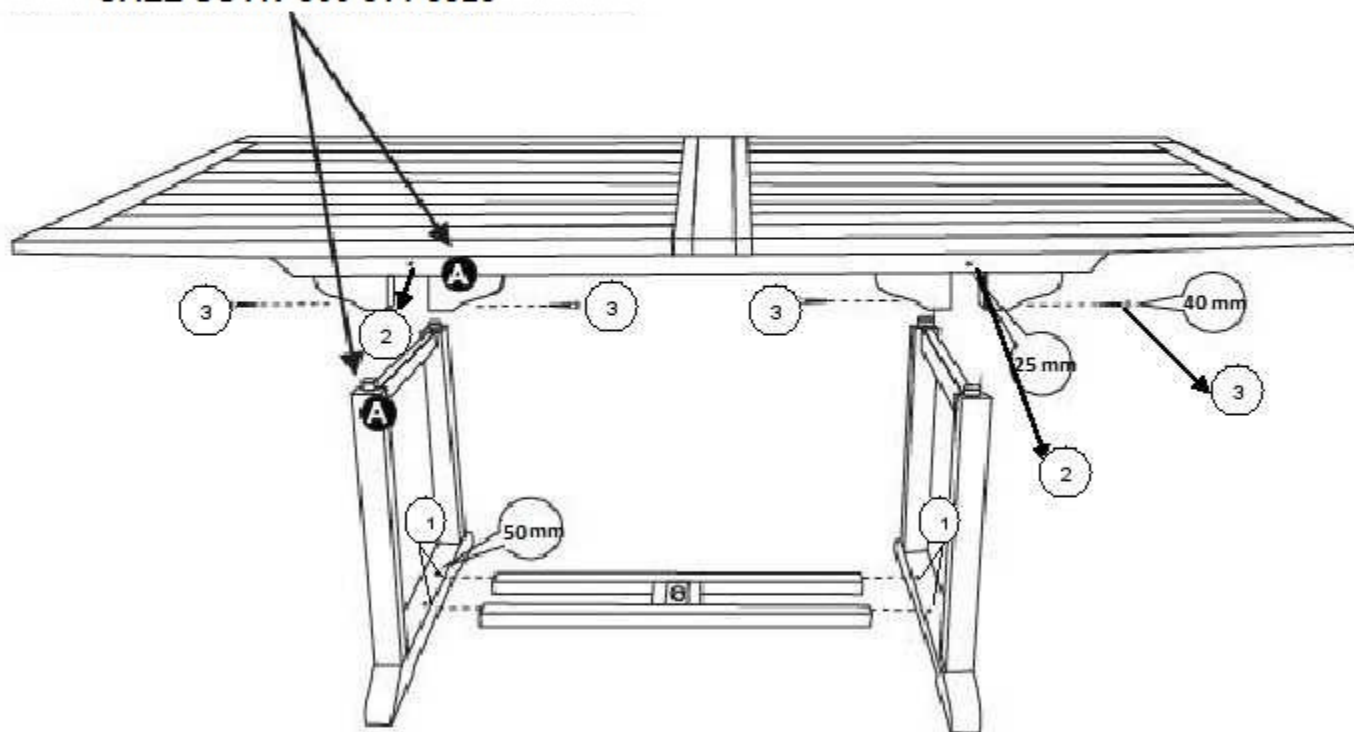

Assembly Instruction

INSTRUCTION DE MONTAGE
MONTAGEANLEITUNG
SAMLEVEJLEDNING

**MAKE SURE THE LETTERS
MATCH BEFORE ASSEMBLING
NEED ASSEMBLY ASSISTANCE?
CALL US AT 866-814-8325**

**Make sure to use Gorilla Glue (Not Included)
on all wood joints before assembly**

Code

AT18RECTXL

Hardware

-  1. Custom Bolt 50 mm (4 Pcs)
-  2. Custom Bolt 25 mm (4 Pcs)
-  3. Screw 40 mm (8 Pcs)

Tool

Socket Wrench 4m/m Bt

Total Section

4 Section