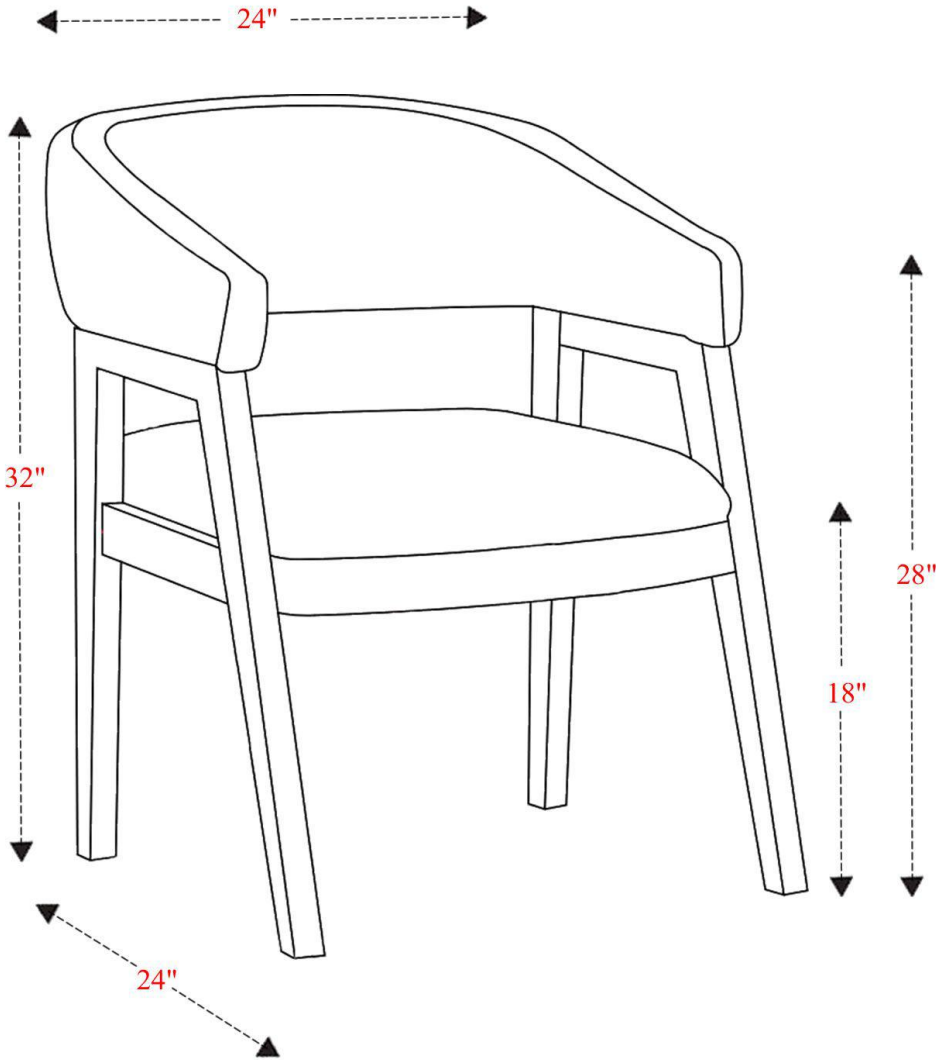

Dining Chair

| | |
|--------------------|-----------------|
| Overall Dimensions | 24" x 24" x 32" |
| Overall Width | 24" |
| Overall Depth | 24" |
| Overall Height | 32" |
| Overall Weight | 26.5 lbs |
| Back Width | 21" |
| Back Depth | -- |
| Back Height | 9.25" |
| Arm Width | 23" |
| Arm Depth | 19.25" |
| Arm Height | 28" |
| Seat Width | 22" |
| Seat Depth | 18" |
| Seat Height | 18" |
| | |
| | |

Carton Dimensions: 49"W x 26.25"D x 22"H