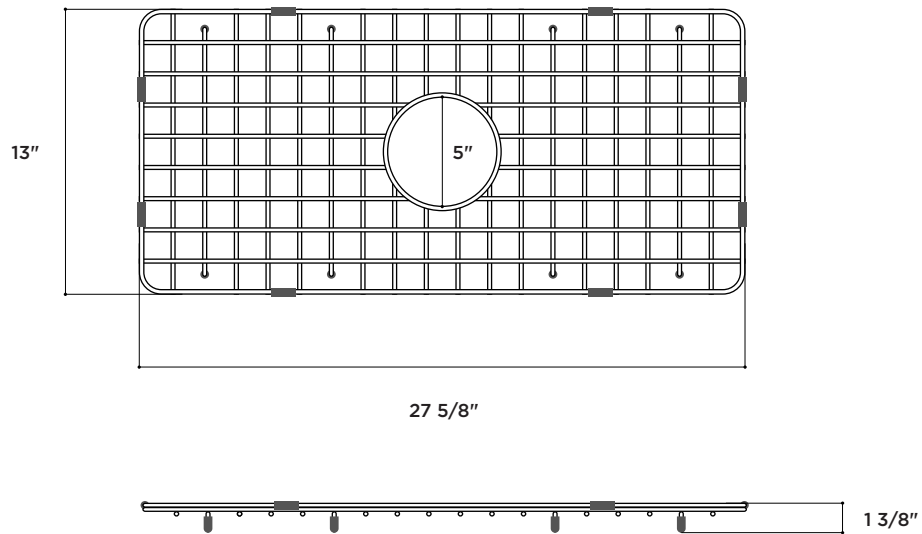

## Stainless Steel Sink Grid SSG-LFS3318

*compatible with Latoscana LFS3318 33" Fireclay Sink*

### FEATURES

- stainless steel
- 5" drain opening

### DIMENSIONS\*

size	width	length	height	sink width
SSG-LFS3318	27 5/8"	13"	1 3/8"	33"
<i>also available in size compatible with 30" sink</i>				

**LIST PRICE**  
**\$145.00**