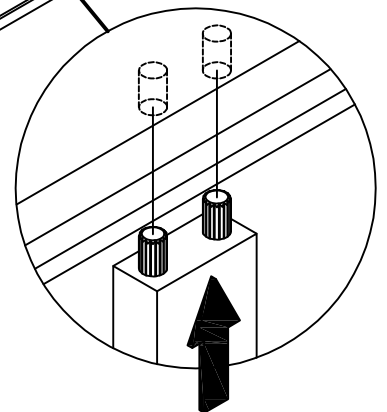

WE ARE HAPPY TO HELP!

FULL XL/QUEEN UNDERBED STORAGE DRAWERS
TIROIRS DE RANGEMENT SOUS LIT QUEEN SIZE/DOUBLE XL
CAJONES DE ALMACENAMIENTO PARA DEBAJO DE CAMA QUEEN SIZE/FULL XL

<p>⚠ WARNING: CHOKING HAZARD Small Parts Not for children under 3 years. To be Assembled by an Adult</p>	<p>⚠ ATTENTION: RISQUE D'ÉTOUFFEMENT Petites parties Ne convient pas aux enfants de moins de 3 ans. Doit être assemblé par un adulte</p>	<p>⚠ ADVERTENCIA PELIGRO DE ASFIXIA Partes pequeñas No apta para niños menores de 3 años A ser ensamblado por un adulto</p>	<p>Not Included Non Inclus No Incluido</p> 
--	--	---	--

100%

12x
#20055 (4*30mm)

ENGLISH

Thank you for your purchase. We hope you and your kids will love it!
Please keep these assembly instructions for future reference.

Important:

Safety is our number one concern – please follow these simple safety tips:
Remember to check and tighten bolts/hardware once every few month, as these may loosen with use over time.