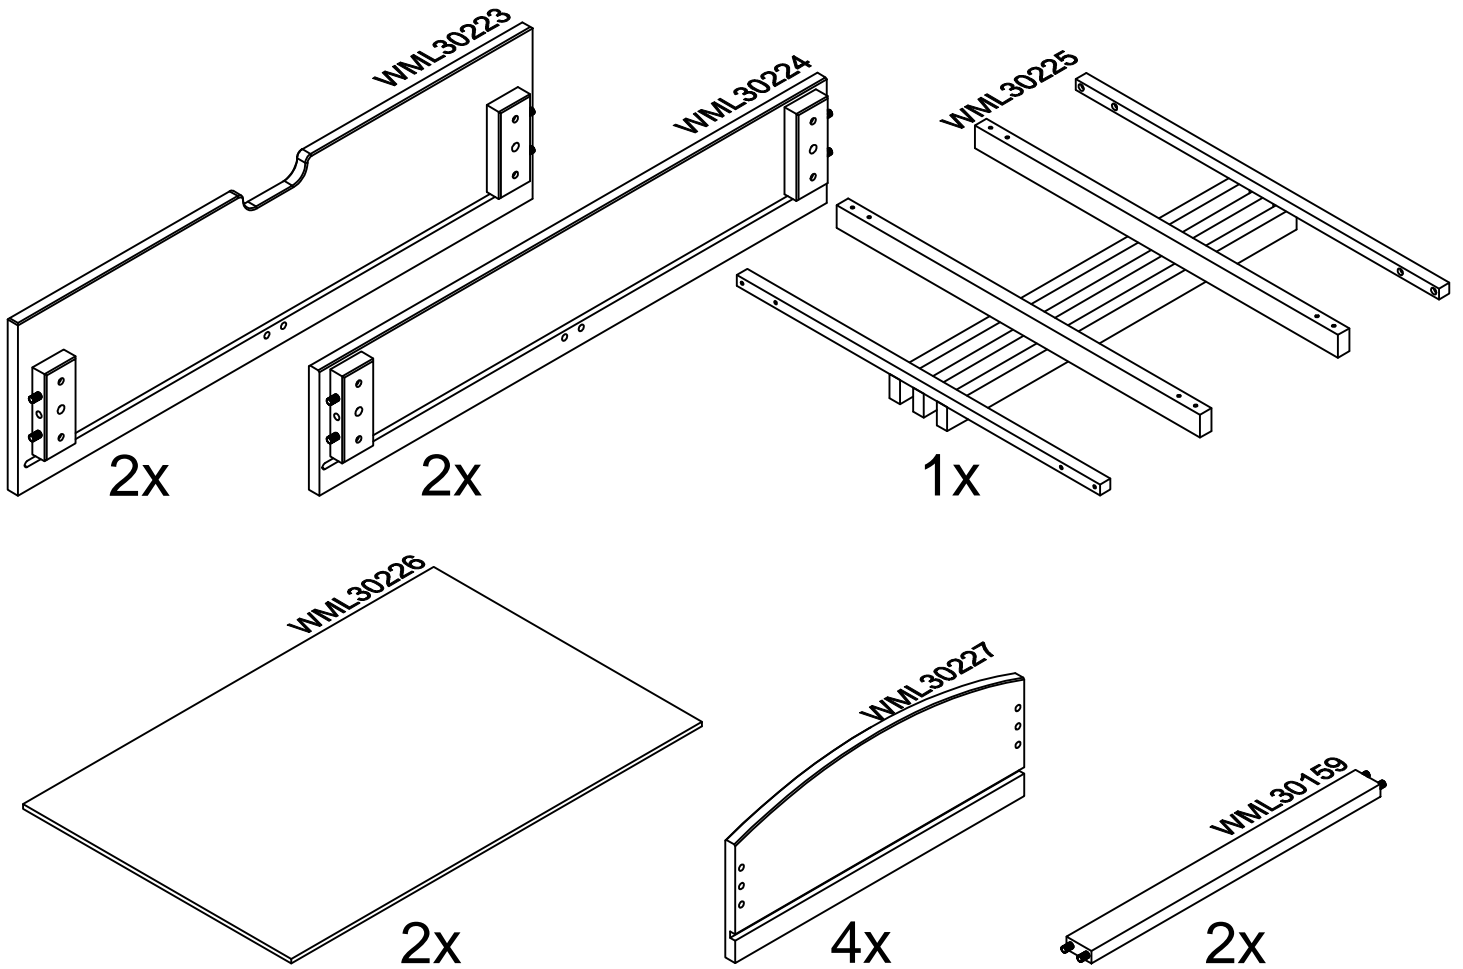

WE ARE HAPPY TO HELP!

FULL XL/QUEEN UNDERBED STORAGE DRAWERS
TIROIRS DE RANGEMENT SOUS LIT QUEEN SIZE/DOUBLE XL
CAJONES DE ALMACENAMIENTO PARA DEBAJO DE CAMA QUEEN SIZE/FULL XL

<p>⚠ WARNING: CHOKING HAZARD Small Parts Not for children under 3 years. To be Assembled by an Adult</p>	<p>⚠ ATTENTION: RISQUE D'ÉTOUFFEMENT Petites parties Ne convient pas aux enfants de moins de 3 ans. Doit être assemblé par un adulte</p>	<p>⚠ ADVERTENCIA PELIGRO DE ASFIXIA Partes pequeñas No apta para niños menores de 3 años A ser ensamblado por un adulto</p>	<p>Not Included Non Inclus No Incluido</p> 
--	--	---	--

100%

12x
#20055 (4*30mm)

ENGLISH

Thank you for your purchase. We hope you and your kids will love it!
Please keep these assembly instructions for future reference.

Important:

Safety is our number one concern – please follow these simple safety tips:
Remember to check and tighten bolts/hardware once every few month, as these may loosen with use over time.