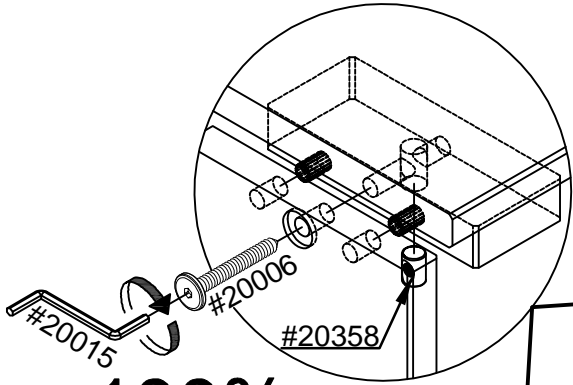

WE ARE HAPPY TO HELP!

FULL XL/QUEEN UNDERBED STORAGE DRAWERS
TIROIRS DE RANGEMENT SOUS LIT QUEEN SIZE/DOUBLE XL
CAJONES DE ALMACENAMIENTO PARA DEBAJO DE CAMA QUEEN SIZE/FULL XL

<p>⚠ WARNING: CHOKING HAZARD Small Parts Not for children under 3 years. To be Assembled by an Adult</p>	<p>⚠ ATTENTION: RISQUE D'ÉTOUFFEMENT Petites parties Ne convient pas aux enfants de moins de 3 ans. Doit être assemblé par un adulte</p>	<p>⚠ ADVERTENCIA PELIGRO DE ASFIXIA Partes pequeñas No apta para niños menores de 3 años A ser ensamblado por un adulto</p>	<p>Not Included Non Inclus No Incluido</p> 
--	--	---	--

100%

12x
#20055 (4*30mm)

ENGLISH

Thank you for your purchase. We hope you and your kids will love it!
Please keep these assembly instructions for future reference.

Important:

Safety is our number one concern – please follow these simple safety tips:
Remember to check and tighten bolts/hardware once every few month, as these may loosen with use over time.