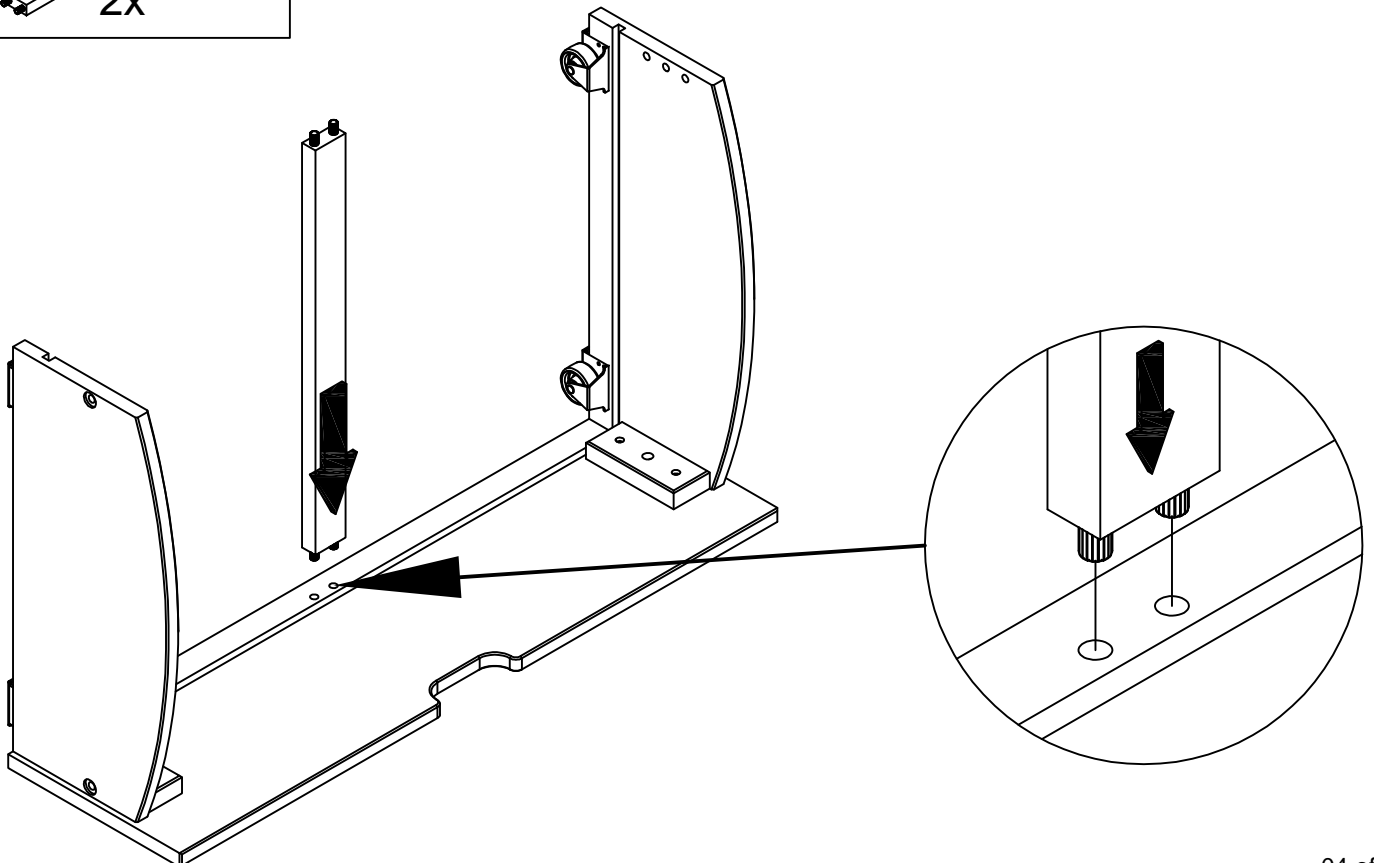

WE ARE HAPPY TO HELP!

FULL XL/QUEEN UNDERBED STORAGE DRAWERS
TIROIRS DE RANGEMENT SOUS LIT QUEEN SIZE/DOUBLE XL
CAJONES DE ALMACENAMIENTO PARA DEBAJO DE CAMA QUEEN SIZE/FULL XL

<p>⚠ WARNING: CHOKING HAZARD Small Parts Not for children under 3 years. To be Assembled by an Adult</p>	<p>⚠ ATTENTION: RISQUE D'ÉTOUFFEMENT Petites parties Ne convient pas aux enfants de moins de 3 ans. Doit être assemblé par un adulte</p>	<p>⚠ ADVERTENCIA PELIGRO DE ASFIXIA Partes pequeñas No apta para niños menores de 3 años A ser ensamblado por un adulto</p>	<p>Not Included Non Inclus No Incluido</p> 
--	--	---	--

100%

12x
#20055 (4*30mm)

ENGLISH

Thank you for your purchase. We hope you and your kids will love it!
Please keep these assembly instructions for future reference.

Important:

Safety is our number one concern – please follow these simple safety tips:
Remember to check and tighten bolts/hardware once every few month, as these may loosen with use over time.