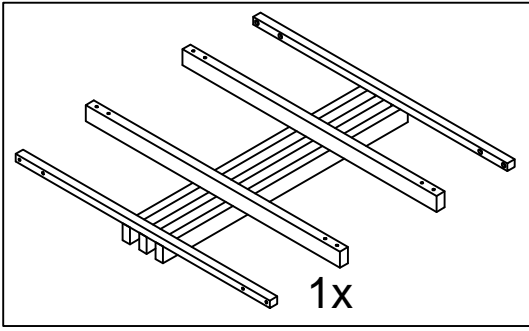

WE ARE HAPPY TO HELP!

FULL XL/QUEEN UNDERBED STORAGE DRAWERS
TIROIRS DE RANGEMENT SOUS LIT QUEEN SIZE/DOUBLE XL
CAJONES DE ALMACENAMIENTO PARA DEBAJO DE CAMA QUEEN SIZE/FULL XL

<p>⚠ WARNING: CHOKING HAZARD Small Parts Not for children under 3 years. To be Assembled by an Adult</p>	<p>⚠ ATTENTION: RISQUE D'ÉTOUFFEMENT Petites parties Ne convient pas aux enfants de moins de 3 ans. Doit être assemblé par un adulte</p>	<p>⚠ ADVERTENCIA PELIGRO DE ASFIXIA Partes pequeñas No apta para niños menores de 3 años A ser ensamblado por un adulto</p>	<p>Not Included Non Inclus No Incluido</p> 
--	--	---	--

100%

12x
#20055 (4*30mm)

ENGLISH

Thank you for your purchase. We hope you and your kids will love it!
Please keep these assembly instructions for future reference.

Important:

Safety is our number one concern – please follow these simple safety tips:
Remember to check and tighten bolts/hardware once every few month, as these may loosen with use over time.