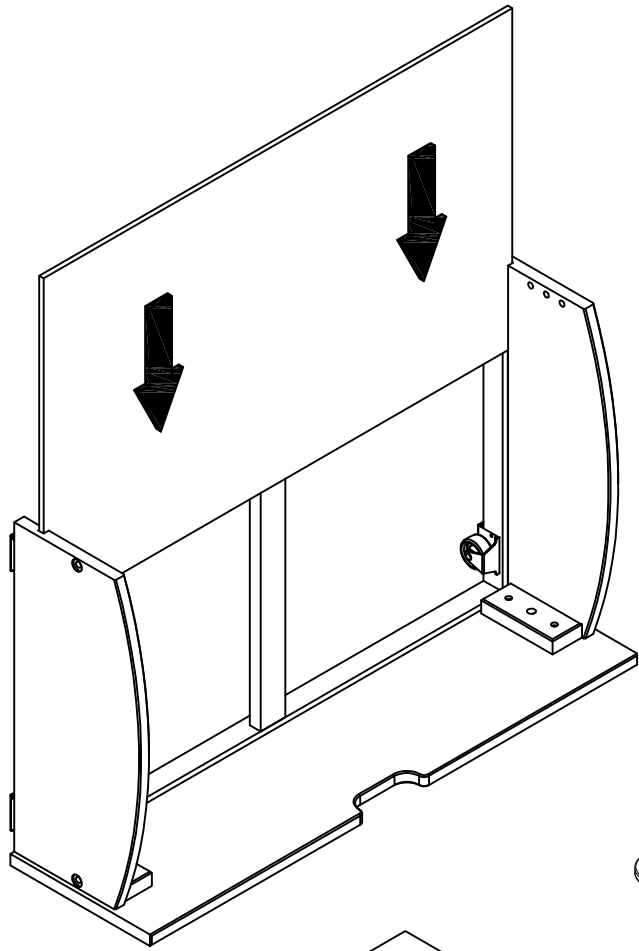

WE ARE HAPPY TO HELP!

FULL XL/QUEEN UNDERBED STORAGE DRAWERS
TIROIRS DE RANGEMENT SOUS LIT QUEEN SIZE/DOUBLE XL
CAJONES DE ALMACENAMIENTO PARA DEBAJO DE CAMA QUEEN SIZE/FULL XL

<p>⚠ WARNING: CHOKING HAZARD Small Parts Not for children under 3 years. To be Assembled by an Adult</p>	<p>⚠ ATTENTION: RISQUE D'ÉTOUFFEMENT Petites parties Ne convient pas aux enfants de moins de 3 ans. Doit être assemblé par un adulte</p>	<p>⚠ ADVERTENCIA PELIGRO DE ASFIXIA Partes pequeñas No apta para niños menores de 3 años A ser ensamblado por un adulto</p>	<p>Not Included Non Inclus No Incluido</p> 
--	--	---	--

100%

12x
#20055 (4*30mm)

ENGLISH

Thank you for your purchase. We hope you and your kids will love it!
Please keep these assembly instructions for future reference.

Important:

Safety is our number one concern – please follow these simple safety tips:
Remember to check and tighten bolts/hardware once every few month, as these may loosen with use over time.