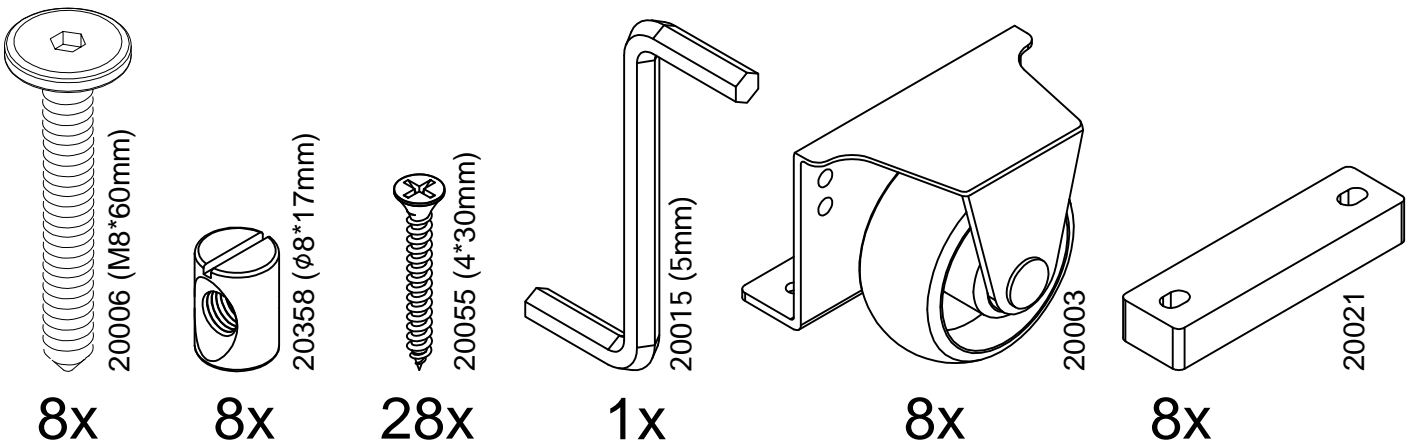

WE ARE HAPPY TO HELP!

FULL XL/QUEEN UNDERBED STORAGE DRAWERS
TIROIRS DE RANGEMENT SOUS LIT QUEEN SIZE/DOUBLE XL
CAJONES DE ALMACENAMIENTO PARA DEBAJO DE CAMA QUEEN SIZE/FULL XL

<p>⚠ WARNING: CHOKING HAZARD Small Parts Not for children under 3 years. To be Assembled by an Adult</p>	<p>⚠ ATTENTION: RISQUE D'ÉTOUFFEMENT Petites parties Ne convient pas aux enfants de moins de 3 ans. Doit être assemblé par un adulte</p>	<p>⚠ ADVERTENCIA PELIGRO DE ASFIXIA Partes pequeñas No apta para niños menores de 3 años A ser ensamblado por un adulto</p>	<p>Not Included Non Inclus No Incluido</p> 
--	--	---	--

100%

12x
#20055 (4*30mm)

ENGLISH

Thank you for your purchase. We hope you and your kids will love it!
Please keep these assembly instructions for future reference.

Important:

Safety is our number one concern – please follow these simple safety tips:
Remember to check and tighten bolts/hardware once every few month, as these may loosen with use over time.