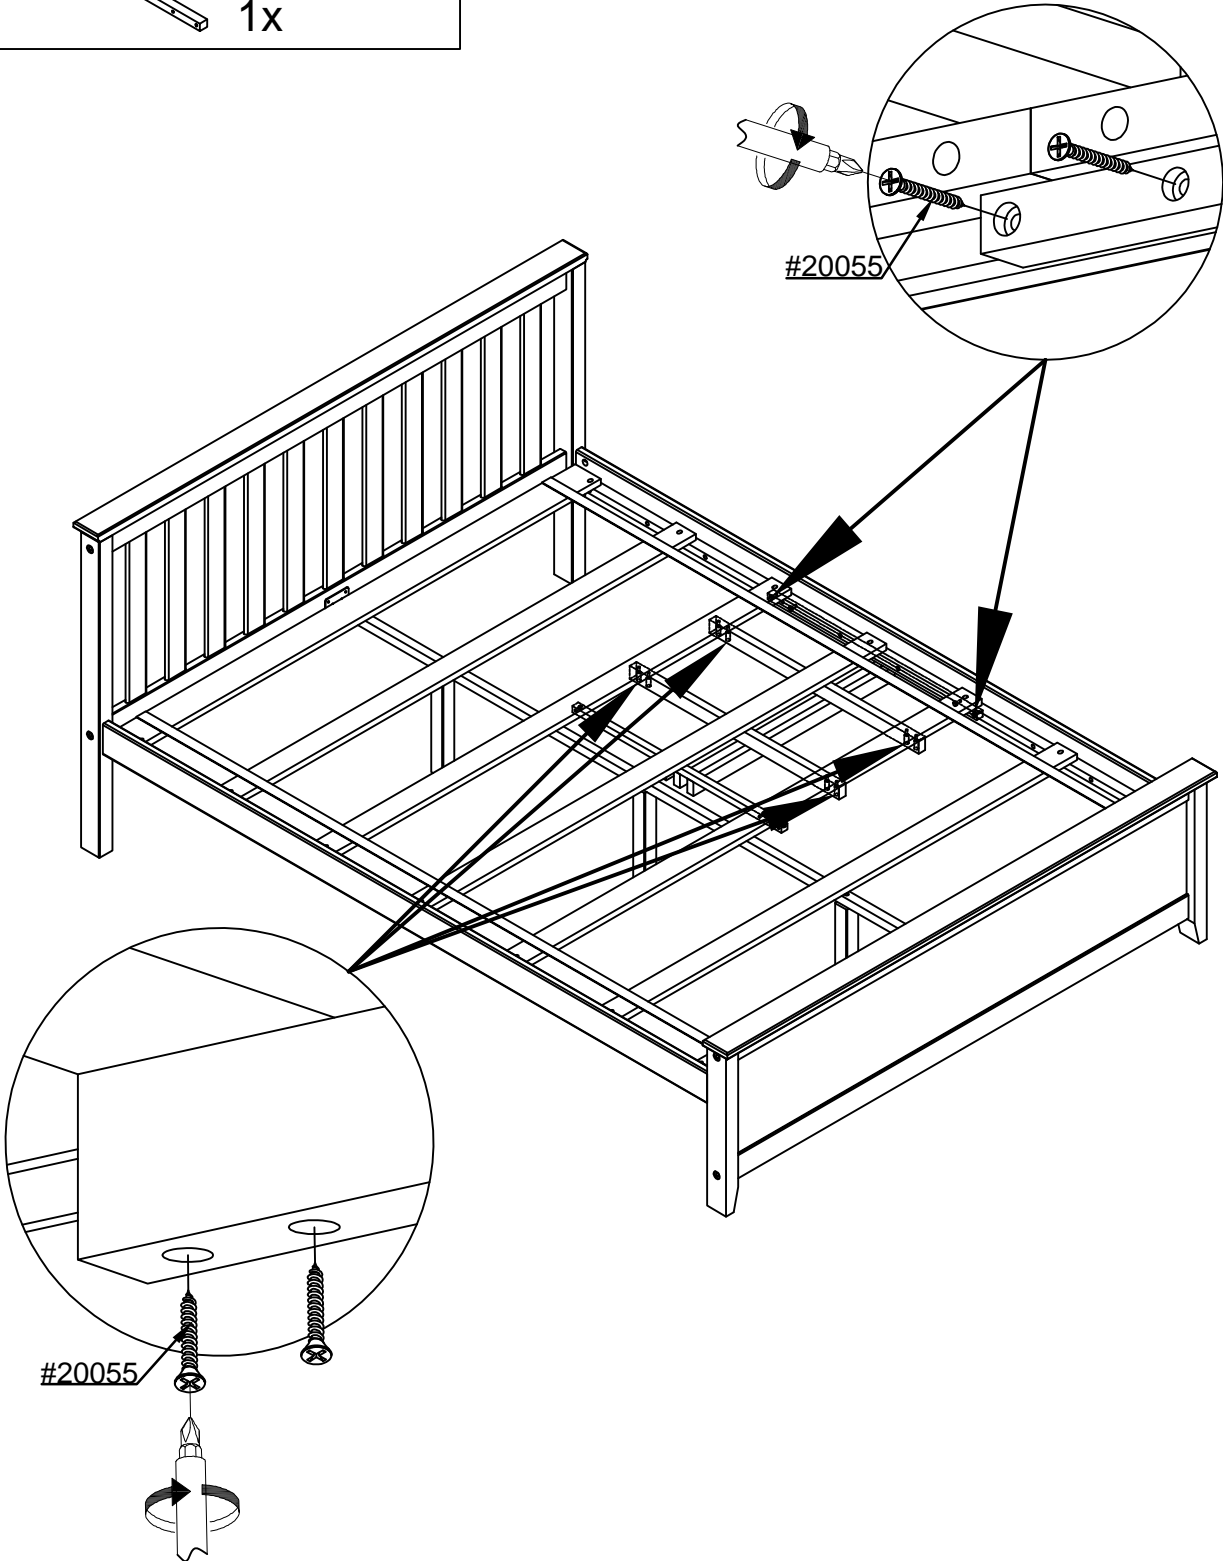

WE ARE HAPPY TO HELP!

FULL XL/QUEEN UNDERBED STORAGE DRAWERS
TIROIRS DE RANGEMENT SOUS LIT QUEEN SIZE/DOUBLE XL
CAJONES DE ALMACENAMIENTO PARA DEBAJO DE CAMA QUEEN SIZE/FULL XL

<p>⚠ WARNING: CHOKING HAZARD Small Parts Not for children under 3 years. To be Assembled by an Adult</p>	<p>⚠ ATTENTION: RISQUE D'ÉTOUFFEMENT Petites parties Ne convient pas aux enfants de moins de 3 ans. Doit être assemblé par un adulte</p>	<p>⚠ ADVERTENCIA PELIGRO DE ASFIXIA Partes pequeñas No apta para niños menores de 3 años A ser ensamblado por un adulto</p>	<p>Not Included Non Inclus No Incluido</p> 
--	--	---	--

100%

12x
#20055 (4*30mm)

ENGLISH

Thank you for your purchase. We hope you and your kids will love it!
Please keep these assembly instructions for future reference.

Important:

Safety is our number one concern – please follow these simple safety tips:
Remember to check and tighten bolts/hardware once every few month, as these may loosen with use over time.