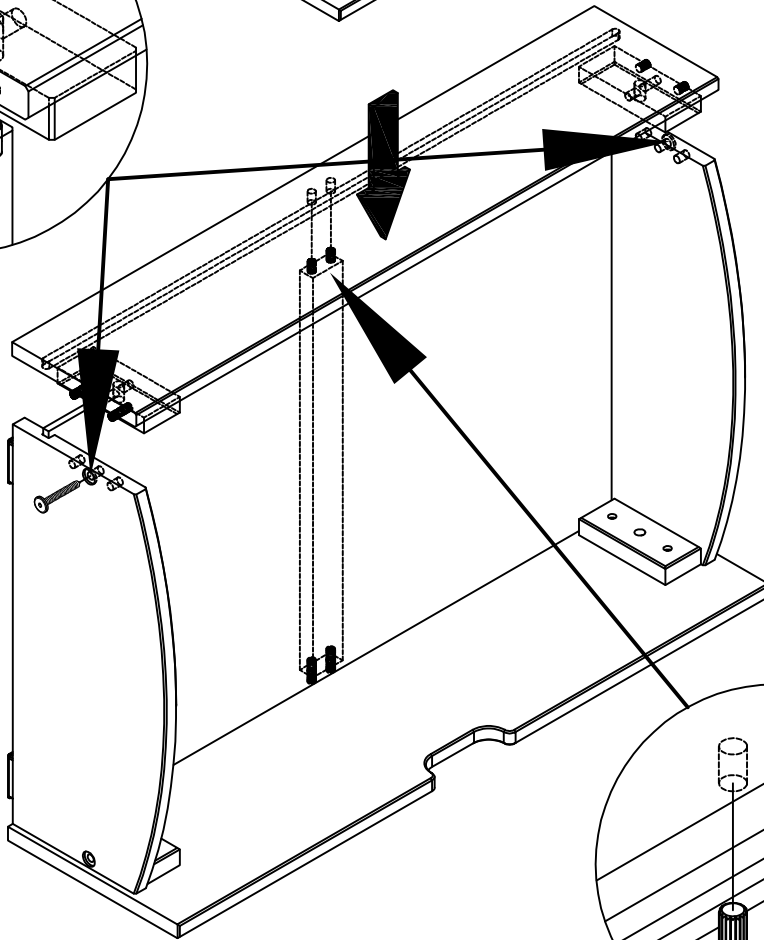

WE ARE HAPPY TO HELP!

FULL XL/QUEEN UNDERBED STORAGE DRAWERS
TIROIRS DE RANGEMENT SOUS LIT QUEEN SIZE/DOUBLE XL
CAJONES DE ALMACENAMIENTO PARA DEBAJO DE CAMA QUEEN SIZE/FULL XL

<p>⚠ WARNING: CHOKING HAZARD Small Parts Not for children under 3 years. To be Assembled by an Adult</p>	<p>⚠ ATTENTION: RISQUE D'ÉTOUFFEMENT Petites parties Ne convient pas aux enfants de moins de 3 ans. Doit être assemblé par un adulte</p>	<p>⚠ ADVERTENCIA PELIGRO DE ASFIXIA Partes pequeñas No apta para niños menores de 3 años A ser ensamblado por un adulto</p>	<p>Not Included Non Inclus No Incluido</p> 
--	--	---	--

100%

12x
#20055 (4*30mm)

ENGLISH

Thank you for your purchase. We hope you and your kids will love it!
Please keep these assembly instructions for future reference.

Important:

Safety is our number one concern – please follow these simple safety tips:
Remember to check and tighten bolts/hardware once every few month, as these may loosen with use over time.