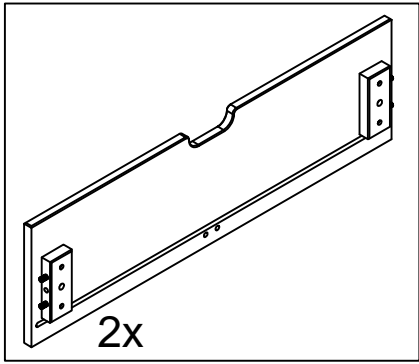

WE ARE HAPPY TO HELP!

FULL XL/QUEEN UNDERBED STORAGE DRAWERS
TIROIRS DE RANGEMENT SOUS LIT QUEEN SIZE/DOUBLE XL
CAJONES DE ALMACENAMIENTO PARA DEBAJO DE CAMA QUEEN SIZE/FULL XL

<p>⚠ WARNING: CHOKING HAZARD Small Parts Not for children under 3 years. To be Assembled by an Adult</p>	<p>⚠ ATTENTION: RISQUE D'ÉTOUFFEMENT Petites parties Ne convient pas aux enfants de moins de 3 ans. Doit être assemblé par un adulte</p>	<p>⚠ ADVERTENCIA PELIGRO DE ASFIXIA Partes pequeñas No apta para niños menores de 3 años A ser ensamblado por un adulto</p>	<p>Not Included Non Inclus No Incluido</p> 
--	--	---	--

100%

12x
#20055 (4*30mm)

ENGLISH

Thank you for your purchase. We hope you and your kids will love it!
Please keep these assembly instructions for future reference.

Important:

Safety is our number one concern – please follow these simple safety tips:
Remember to check and tighten bolts/hardware once every few month, as these may loosen with use over time.