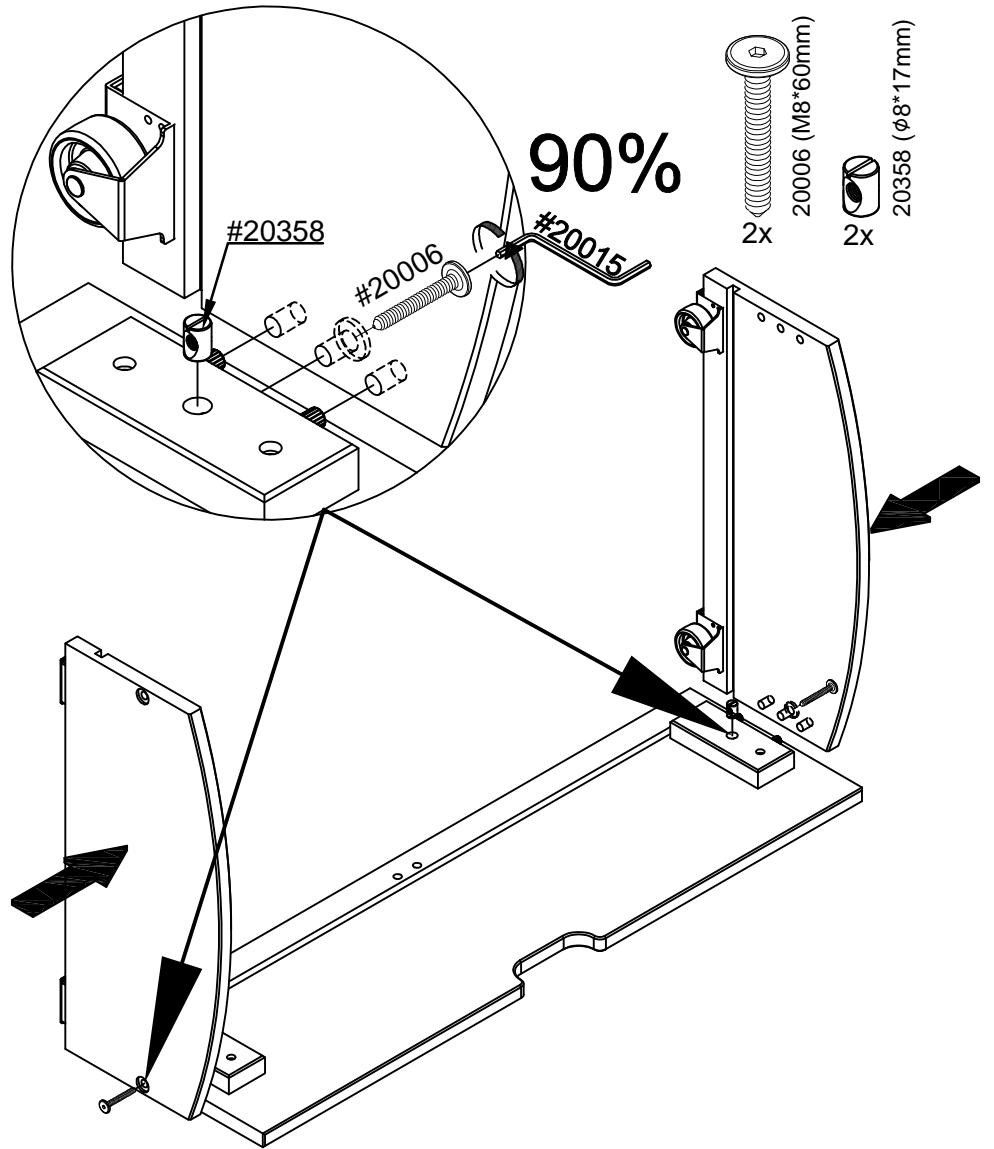

WE ARE HAPPY TO HELP!

FULL XL/QUEEN UNDERBED STORAGE DRAWERS
TIROIRS DE RANGEMENT SOUS LIT QUEEN SIZE/DOUBLE XL
CAJONES DE ALMACENAMIENTO PARA DEBAJO DE CAMA QUEEN SIZE/FULL XL

<p>⚠ WARNING: CHOKING HAZARD Small Parts Not for children under 3 years. To be Assembled by an Adult</p>	<p>⚠ ATTENTION: RISQUE D'ÉTOUFFEMENT Petites parties Ne convient pas aux enfants de moins de 3 ans. Doit être assemblé par un adulte</p>	<p>⚠ ADVERTENCIA PELIGRO DE ASFIXIA Partes pequeñas No apta para niños menores de 3 años A ser ensamblado por un adulto</p>	<p>Not Included Non Inclus No Incluido</p> 
--	--	---	--

100%

12x
#20055 (4*30mm)

ENGLISH

Thank you for your purchase. We hope you and your kids will love it!
Please keep these assembly instructions for future reference.

Important:

Safety is our number one concern – please follow these simple safety tips:
Remember to check and tighten bolts/hardware once every few month, as these may loosen with use over time.