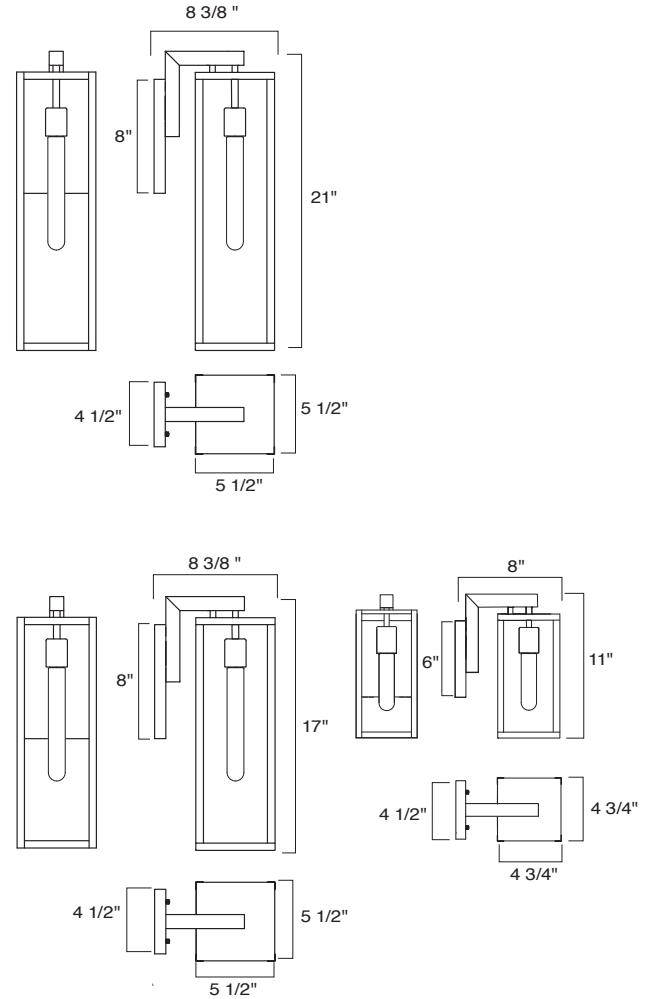

Project Name _____
 Fixture Type _____ Quantity _____

Product Name / Model / Dimensions				Finish Options	Glass	Lamping Options
Small Scence Medium Large Scence				Standard Black (BL)	Standard Clear Glass (CL)	Standard Incandescent (IN) (1) 75 Watt Edison T10 Recommended
Series	Height	Width	Projection			
	11"	4 3/4"	8"			
	17"	5 1/2"	8 3/8"			
	21"	5 1/2"	8 3/8"			
Backplate 6" H x 4.5" W Backplate 8" H x 4.5" W						