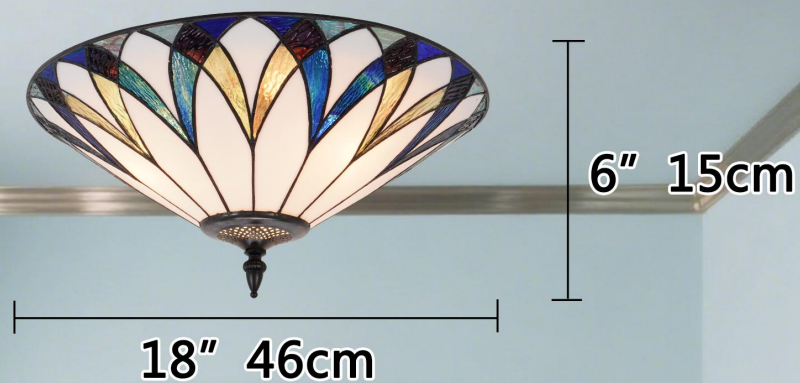

PRODUCT DIMENSIONS

E26 Light Base x3
(Bulbs not included)