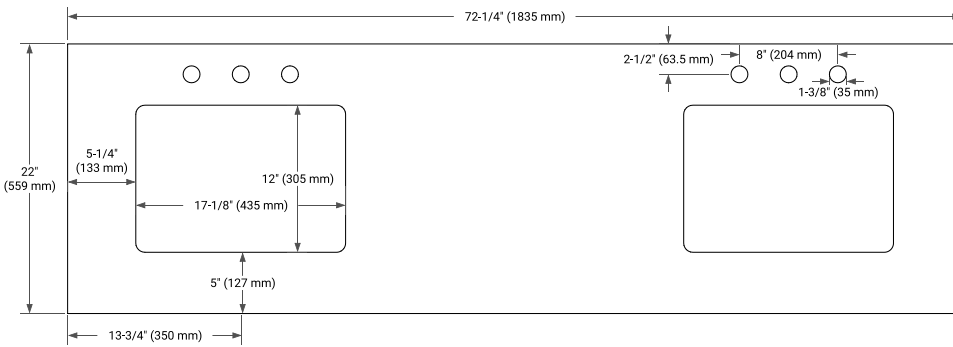

72" DOUBLE SINK BASE CABINET

BASE CABINET DIMENSIONS

72" W x 21.5" D x 34.5" H

FEATURES

- Solid Oak wood and Plywood veneers
- Soft-close system
- Dovetail construction
- 45 degrees fall-out drawer
- Natural rattan-decorated doors

OVERALL DIMENSIONS

72.25" W x 22" D x 1.5" H

COUNTERTOP OPTIONS

Carrara White Quartz

FEATURES

- Solid countertop with mitered edges & seams
- Undermount white rectangular sink
- Pre-drilled for 8" widespread faucet

INCLUDED

- Countertop
- Matching Backsplash
- Rectangle Sinks

COUNTERTOP PLAN VIEW

EDGE SIDE VIEW

THREE DIMENSIONAL COUNTERTOP VIEW