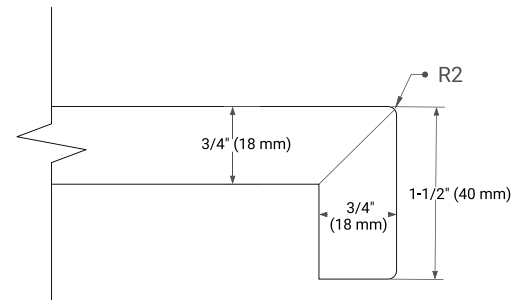

72" DOUBLE SINK BASE CABINET

BASE CABINET DIMENSIONS

72" W x 21.5" D x 34.5" H

FEATURES

- Solid Oak wood and Plywood veneers
- Soft-close system
- Dovetail construction
- 45 degrees fall-out drawer
- Natural rattan-decorated doors

OVERALL DIMENSIONS

72.25" W x 22" D x 1.5" H

COUNTERTOP OPTIONS

Carrara White Quartz

FEATURES

- Solid countertop with mitered edges & seams
- Undermount white rectangular sink
- Pre-drilled for 8" widespread faucet

INCLUDED

- Countertop
- Matching Backsplash
- Rectangle Sinks

COUNTERTOP PLAN VIEW

EDGE SIDE VIEW

THREE DIMENSIONAL COUNTERTOP VIEW