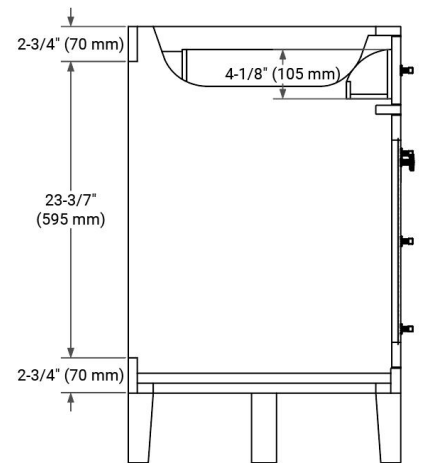

72" DOUBLE SINK BASE CABINET

BASE CABINET DIMENSIONS

72" W x 21.5" D x 34.5" H

FEATURES

- Solid Oak wood and Plywood veneers
- Soft-close system
- Dovetail construction
- 45 degrees fall-out drawer
- Natural rattan-decorated doors

AVAILABLE COLORS

Oak

HARDWARE FINISHES

Matte Black

FRONT VIEW

SIDE VIEW

PLAN VIEW

72" DOUBLE RECTANGLE SINK COUNTERTOP WITH 1.5 IN. THICKNESS

OVERALL DIMENSIONS

72.25" W x 22" D x 1.5" H

COUNTERTOP OPTIONS

Carrara White Quartz

FEATURES

- Solid countertop with mitered edges & seams
- Undermount white rectangular sink
- Pre-drilled for 8" widespread faucet

INCLUDED

- Countertop
- Matching Backsplash
- Rectangle Sinks

COUNTERTOP PLAN VIEW

EDGE SIDE VIEW

THREE DIMENSIONAL COUNTERTOP VIEW