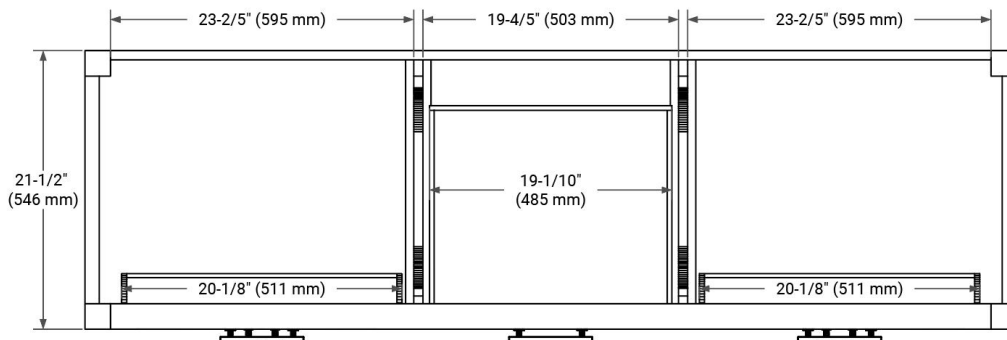

72" DOUBLE SINK BASE CABINET

BASE CABINET DIMENSIONS

72" W x 21.5" D x 34.5" H

FEATURES

- Solid Oak wood and Plywood veneers
- Soft-close system
- Dovetail construction
- 45 degrees fall-out drawer
- Natural rattan-decorated doors

AVAILABLE COLORS

Oak

HARDWARE FINISHES

Matte Black

FRONT VIEW

SIDE VIEW

PLAN VIEW

72" DOUBLE RECTANGLE SINK COUNTERTOP WITH 1.5 IN. THICKNESS

OVERALL DIMENSIONS

72.25" W x 22" D x 1.5" H

COUNTERTOP OPTIONS

Carrara White Quartz

FEATURES

- Solid countertop with mitered edges & seams
- Undermount white rectangular sink
- Pre-drilled for 8" widespread faucet

INCLUDED

- Countertop
- Matching Backsplash
- Rectangle Sinks

COUNTERTOP PLAN VIEW

EDGE SIDE VIEW

THREE DIMENSIONAL COUNTERTOP VIEW