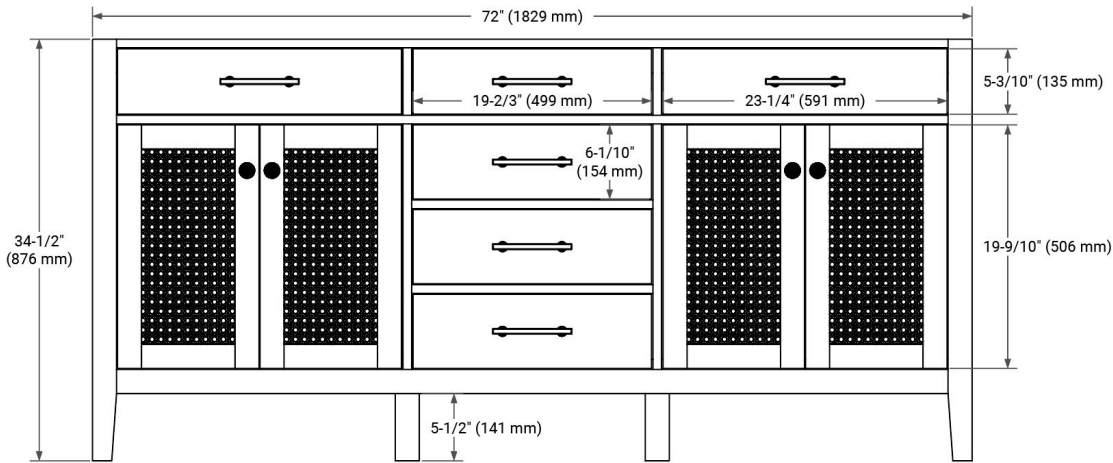

72" DOUBLE SINK BASE CABINET

BASE CABINET DIMENSIONS

72" W x 21.5" D x 34.5" H

FEATURES

- Solid Oak wood and Plywood veneers
- Soft-close system
- Dovetail construction
- 45 degrees fall-out drawer
- Natural rattan-decorated doors

AVAILABLE COLORS

Oak

HARDWARE FINISHES

Matte Black

FRONT VIEW

SIDE VIEW

PLAN VIEW

72" DOUBLE RECTANGLE SINK COUNTERTOP WITH 1.5 IN. THICKNESS

OVERALL DIMENSIONS

72.25" W x 22" D x 1.5" H

COUNTERTOP OPTIONS

Carrara White Quartz

FEATURES

- Solid countertop with mitered edges & seams
- Undermount white rectangular sink
- Pre-drilled for 8" widespread faucet

INCLUDED

- Countertop
- Matching Backsplash
- Rectangle Sinks

COUNTERTOP PLAN VIEW

EDGE SIDE VIEW

THREE DIMENSIONAL COUNTERTOP VIEW