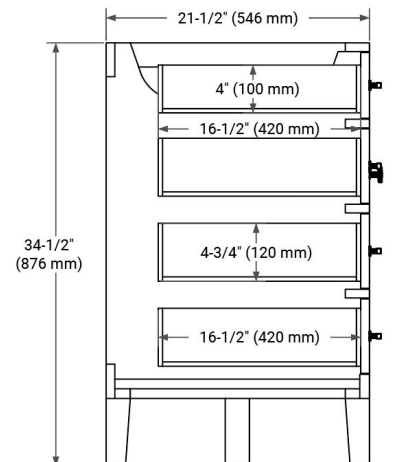

72" DOUBLE SINK BASE CABINET

BASE CABINET DIMENSIONS

72" W x 21.5" D x 34.5" H

FEATURES

- Solid Oak wood and Plywood veneers
- Soft-close system
- Dovetail construction
- 45 degrees fall-out drawer
- Natural rattan-decorated doors

AVAILABLE COLORS

Oak

HARDWARE FINISHES

Matte Black

FRONT VIEW

SIDE VIEW

PLAN VIEW

72" DOUBLE RECTANGLE SINK COUNTERTOP WITH 1.5 IN. THICKNESS

OVERALL DIMENSIONS

72.25" W x 22" D x 1.5" H

COUNTERTOP OPTIONS

Carrara White Quartz

FEATURES

- Solid countertop with mitered edges & seams
- Undermount white rectangular sink
- Pre-drilled for 8" widespread faucet

INCLUDED

- Countertop
- Matching Backsplash
- Rectangle Sinks

COUNTERTOP PLAN VIEW

EDGE SIDE VIEW

THREE DIMENSIONAL COUNTERTOP VIEW