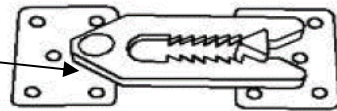

ASSEMBLY TIME

20 MINUTES

PARTS IDENTIFICATION

A		BASE	1PC
B		LEG	4PCS
C		TRANSFORMER/POWER CORD	1PC
D		ARM PILLOW	1PC
E		RECLINER BACK	1PC
F		BACK CUSHION	1PC

ITEM: **609530LRP**

ASSEMBLY INSTRUCTIONS

STEP 1

STEP 2

STEP 3

STEP 4
COMPLETE

ITEM:609530LRP

ITEM:609530LRP

Note:Dimension tolerance±5%

ASSEMBLY INSTRUCTIONS COASTER FINE FURNITURE

Fine Furniture for every stage of life