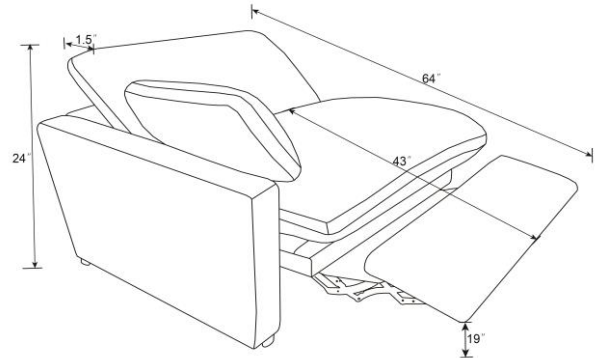

ASSEMBLY TIME

20 MINUTES

PARTS IDENTIFICATION

A		BASE	1PC
B		LEG	4PCS
C		TRANSFORMER/POWER CORD	1PC
D		ARM PILLOW	1PC
E		RECLINER BACK	1PC
F		BACK CUSHION	1PC

ITEM: **609530LRP**

ASSEMBLY INSTRUCTIONS

STEP 1

STEP 2

STEP 3

STEP 4
COMPLETE

ITEM:609530LRP

ITEM:609530LRP

Note:Dimension tolerance±5%

ASSEMBLY INSTRUCTIONS COASTER FINE FURNITURE

Fine Furniture for every stage of life