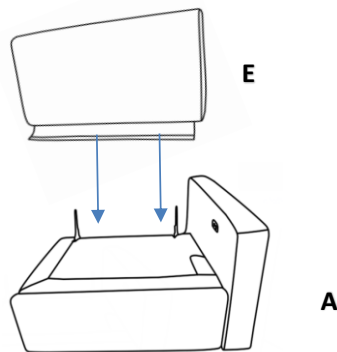

ASSEMBLY TIME

20 MINUTES

PARTS IDENTIFICATION

A		BASE	1PC
B		LEG	4PCS
C		TRANSFORMER/POWER CORD	1PC
D		ARM PILLOW	1PC
E		RECLINER BACK	1PC
F		BACK CUSHION	1PC

ITEM: **609530RRP**

ASSEMBLY INSTRUCTIONS

STEP 1

STEP 2

STEP 3

STEP 4
COMPLETE

ITEM:609530RRP

ITEM:609530RRP

Note:Dimension tolerance±5%