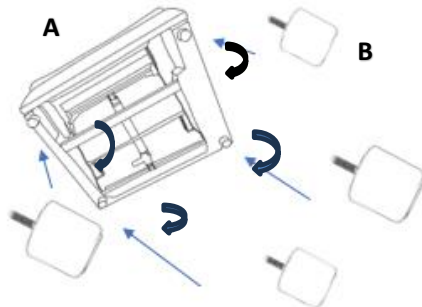

ASSEMBLY TIME

20 MINUTES

PARTS IDENTIFICATION

A		BASE	1PC
B		LEG	4PCS
C		TRANSFORMER/POWER CORD	1PC
D		ARM PILLOW	1PC
E		RECLINER BACK	1PC
F		BACK CUSHION	1PC

ITEM: **609530RRP**

ASSEMBLY INSTRUCTIONS

STEP 1

STEP 2

STEP 3

STEP 4
COMPLETE

ITEM:609530RRP

ITEM:609530RRP

Note:Dimension tolerance±5%