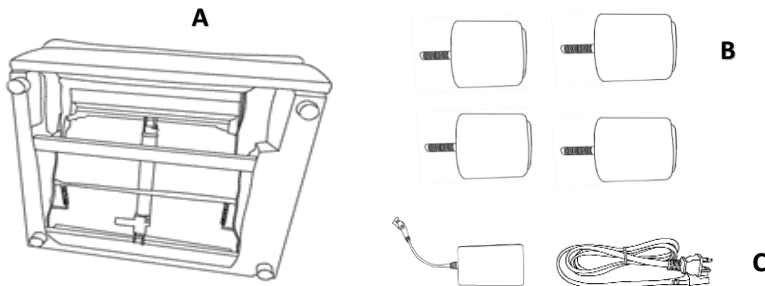

ASSEMBLY TIME

20 MINUTES

PARTS IDENTIFICATION

A		BASE	1PC
B		LEG	4PCS
C		TRANSFORMER/POWER CORD	1PC
D		ARM PILLOW	1PC
E		RECLINER BACK	1PC
F		BACK CUSHION	1PC

ITEM: **609530LRP**

ASSEMBLY INSTRUCTIONS

STEP 1