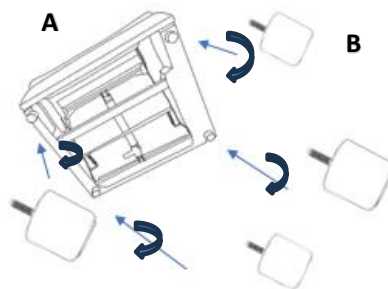

ITEM: **609530LRP**

ASSEMBLY INSTRUCTIONS

STEP 1

STEP 2

STEP 3

STEP 4
COMPLETE