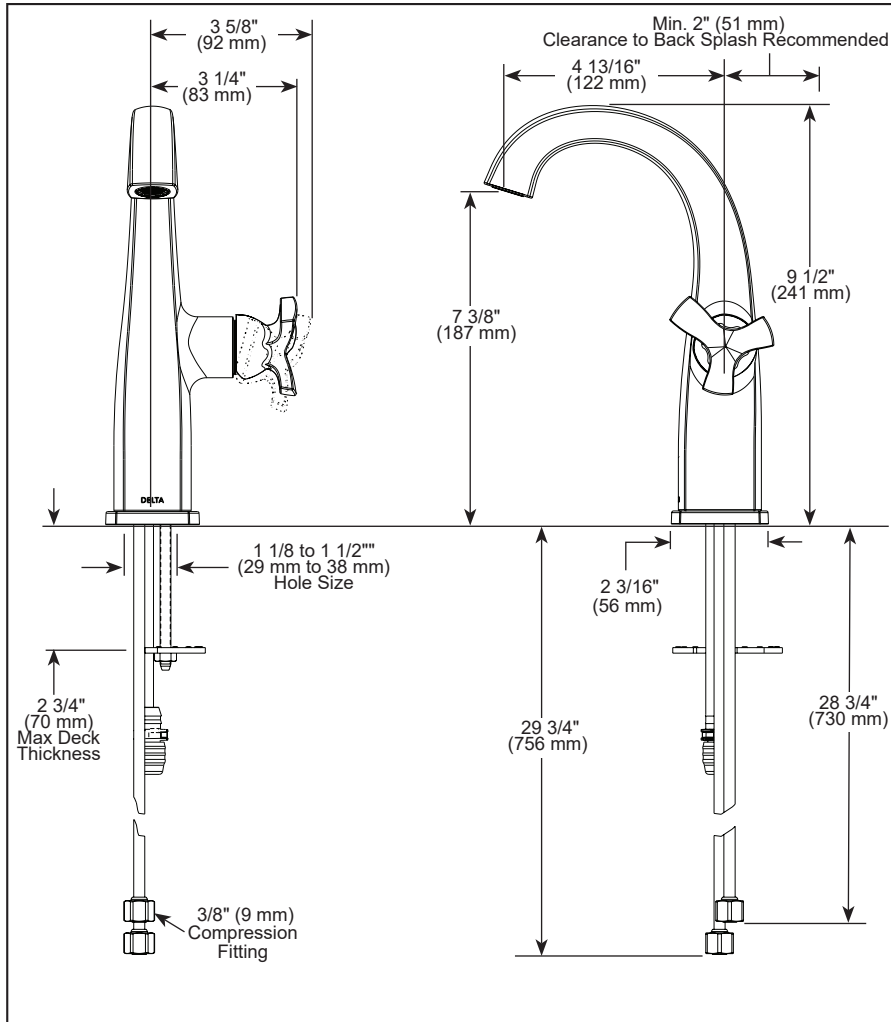

see what Delta can do™

BATHROOM FAUCET

- Stryke® Bath Collection
- Single Handle Deck Mount
Mid-Height Riser

FEATURES:

- Lumicoat® Finish (-PR models only)
- Lumicoat® Finishes easily wipe clean without cleaners and chemicals on the products most commonly touched areas.

STANDARD SPECIFICATIONS:

- Max flow rate 1.2 gpm @ 60 psi, 4.5 L/min @ 414 kPa
- One hole mount
- Solid metal construction
- Diamond coated ceramic cartridge
- 1/4" O.D. straight, staggered PEX supply tubes
- Optional red/blue indicator ring provided with model
- Drain sold separately

▲ Designate Proper Finish Suffix

COMPLIES WITH:

- ASME A112.18.1 / CSA B125.1
- Indicates compliance to ICC/ANSI A117.1
- EPA WaterSense®

Delta reserves the right (1) to make changes in specifications and materials, and (2) to change or discontinue models, both without notice or obligation. Dimensions are for reference only. See current full-line price book or www.deltafaucet.com for finish options and product availability.

DSP-L-6776-DST Rev. B

Delta Faucet Company

55 E. 111th Street, Carmel, IN 46280
350 South Edgeware Road, St. Thomas, ON N5P 4L1
© 2023 Delta Faucet Company