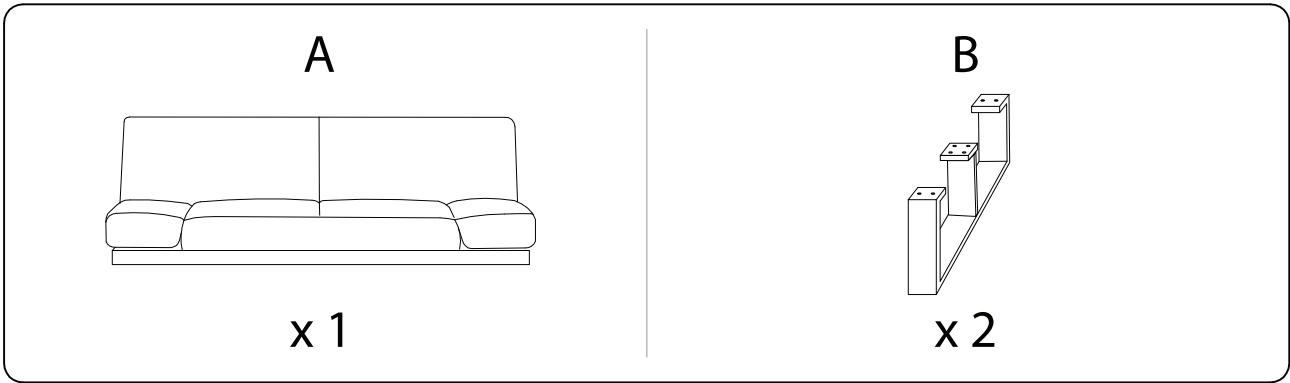

Assembly instructions for the sofa, including tool requirements, time, and person count.

Tools: A screwdriver is shown as required, while a power drill is shown as not required.

Time: 15 minutes.

Personnel: 1 person.

Warnings: Two warning triangles with exclamation marks are present. The first is connected to the tool icons, and the second is connected to the floor mat icon.

B x 2

1

A  x 1	B  x 2	C  M8 x 30 x 16	D  x 16
--	--	---	---