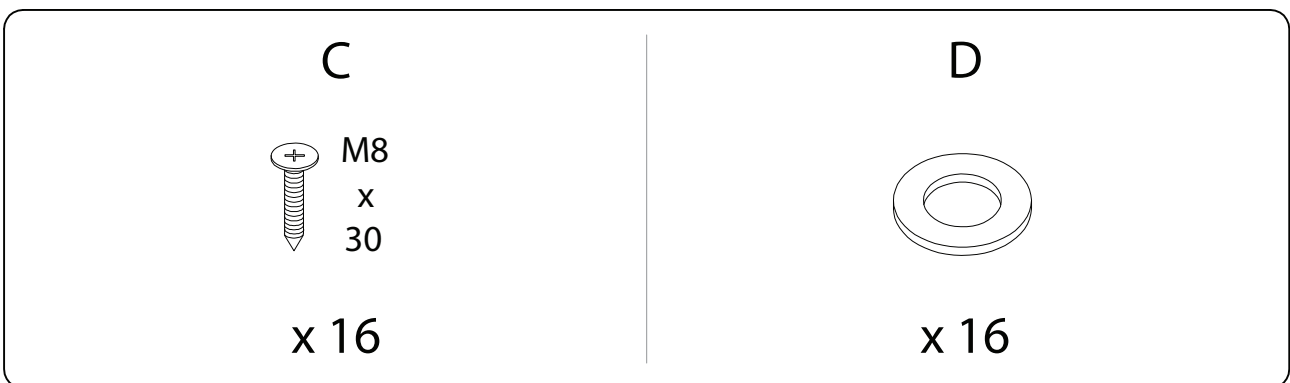

Assembly instructions for the sofa, including tool requirements, time, and person count.

Tools: A screwdriver is shown as required, while a power drill is shown as not required.

Time: 15 minutes.

Personnel: 1 person.

Warnings: Two warning triangles with exclamation marks are present. The first is connected to the tool icons, and the second is connected to the floor mat icon.

B x 2

1

A  x 1	B  x 2	C  M8 x 30 x 16	D  x 16
--	--	---	---