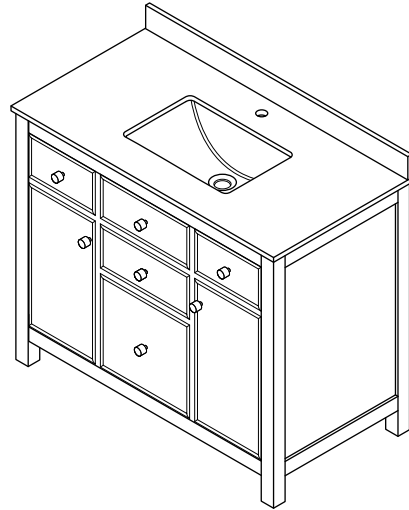

WYNDHAM COLLECTION

TOP VIEW OF VANITY CABINET

*Note: All measurements are $\pm 1/4"$.

WC-9292-42-SGL

WYNDHAM COLLECTION

Side splash is reversible.
Note: All measurements are $\pm 1/4"$.

WC-VCA-42-SGL-TOP