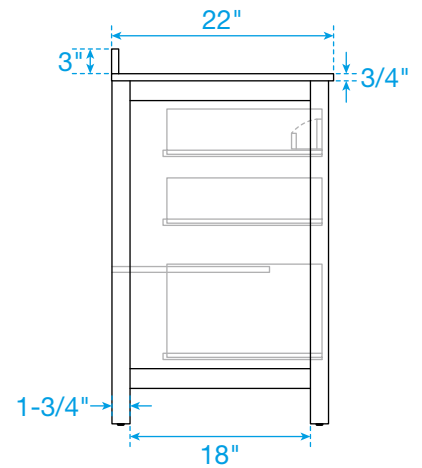

WYNDHAM COLLECTION

TOP VIEW OF VANITY CABINET

*Note: All measurements are $\pm 1/4"$.

WC-9292-42-SGL

WYNDHAM COLLECTION

Side splash is reversible.
Note: All measurements are $\pm 1/4"$.

WC-VCA-42-SGL-TOP