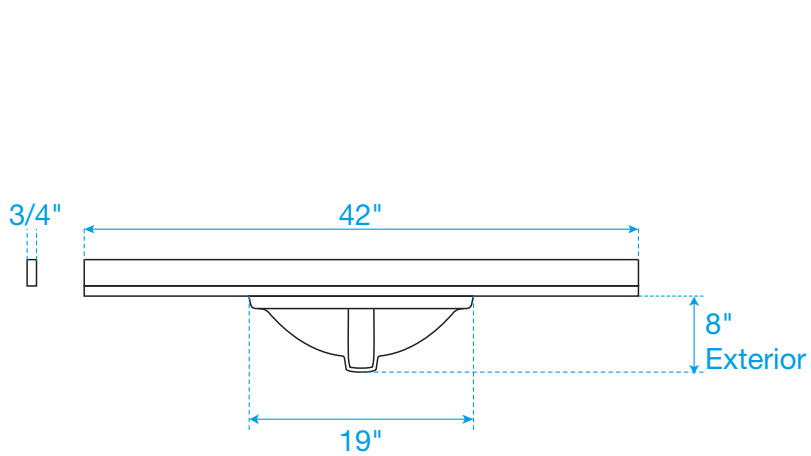

WYNDHAM COLLECTION

TOP VIEW OF VANITY CABINET

*Note: All measurements are $\pm 1/4"$.

WC-9292-42-SGL

WYNDHAM COLLECTION

Side splash is reversible.
Note: All measurements are $\pm 1/4"$.

WC-VCA-42-SGL-TOP