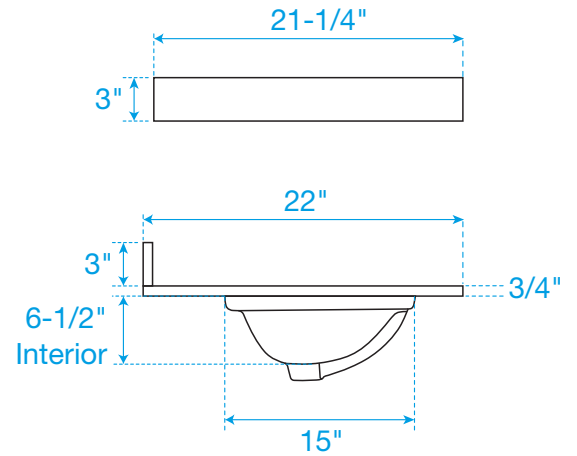

WYNDHAM COLLECTION

TOP VIEW OF VANITY CABINET

*Note: All measurements are $\pm 1/4"$.

WC-9292-42-SGL

WYNDHAM COLLECTION

Side splash is reversible.
Note: All measurements are $\pm 1/4"$.

WC-VCA-42-SGL-TOP