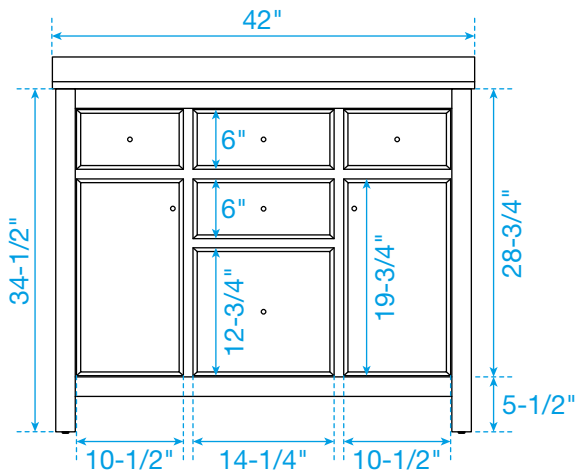

WYNDHAM COLLECTION

TOP VIEW OF VANITY CABINET

*Note: All measurements are $\pm 1/4"$.

WC-9292-42-SGL

WYNDHAM COLLECTION

Side splash is reversible.
Note: All measurements are $\pm 1/4"$.

WC-VCA-42-SGL-TOP