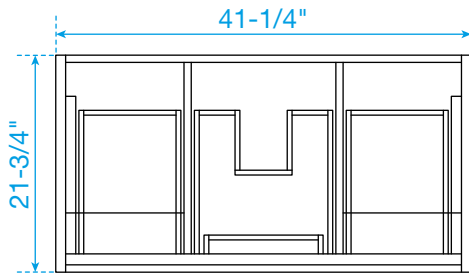

WYNDHAM COLLECTION

TOP VIEW OF VANITY CABINET

*Note: All measurements are $\pm 1/4"$.

WC-9292-42-SGL

WYNDHAM COLLECTION

Side splash is reversible.
Note: All measurements are $\pm 1/4"$.

WC-VCA-42-SGL-TOP