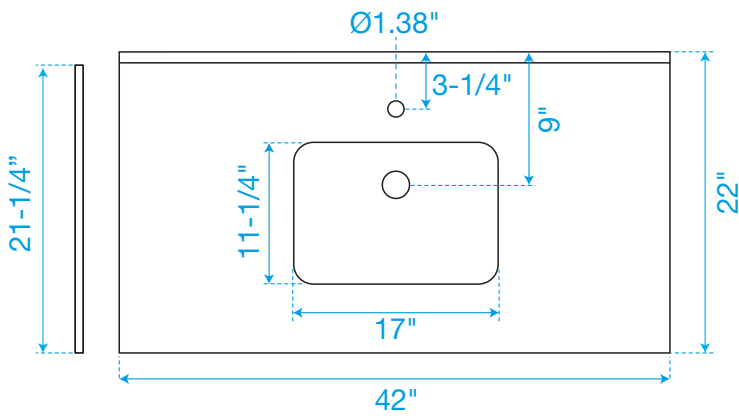

WYNDHAM COLLECTION

TOP VIEW OF VANITY CABINET

*Note: All measurements are $\pm 1/4"$.

WC-9292-42-SGL

WYNDHAM COLLECTION

Side splash is reversible.
Note: All measurements are $\pm 1/4"$.

WC-VCA-42-SGL-TOP