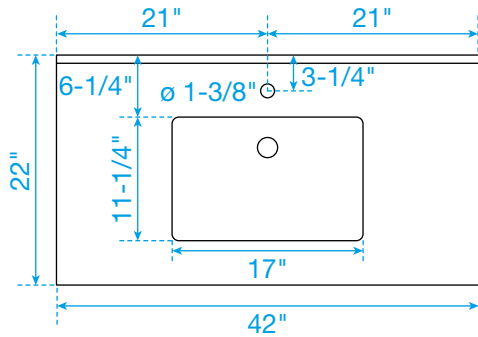

WYNDHAM COLLECTION

TOP VIEW OF VANITY CABINET

*Note: All measurements are $\pm 1/4"$.

WC-9292-42-SGL

WYNDHAM COLLECTION

Side splash is reversible.
Note: All measurements are $\pm 1/4"$.

WC-VCA-42-SGL-TOP