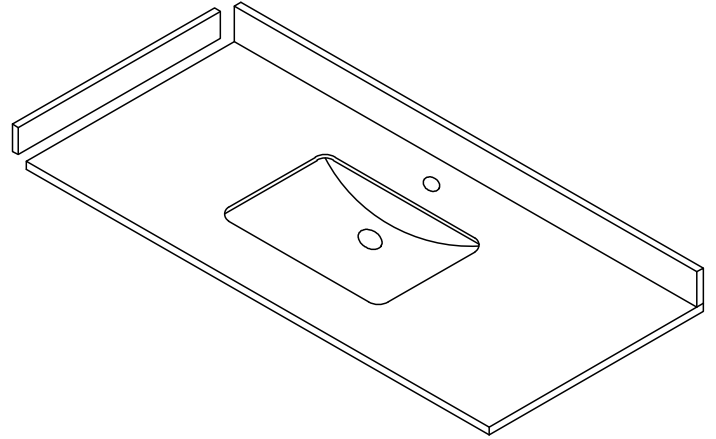

WYNDHAM COLLECTION

TOP VIEW OF VANITY CABINET

*Note: All measurements are $\pm 1/4"$.

WC-9292-42-SGL

WYNDHAM COLLECTION

Side splash is reversible.
Note: All measurements are $\pm 1/4"$.

WC-VCA-42-SGL-TOP