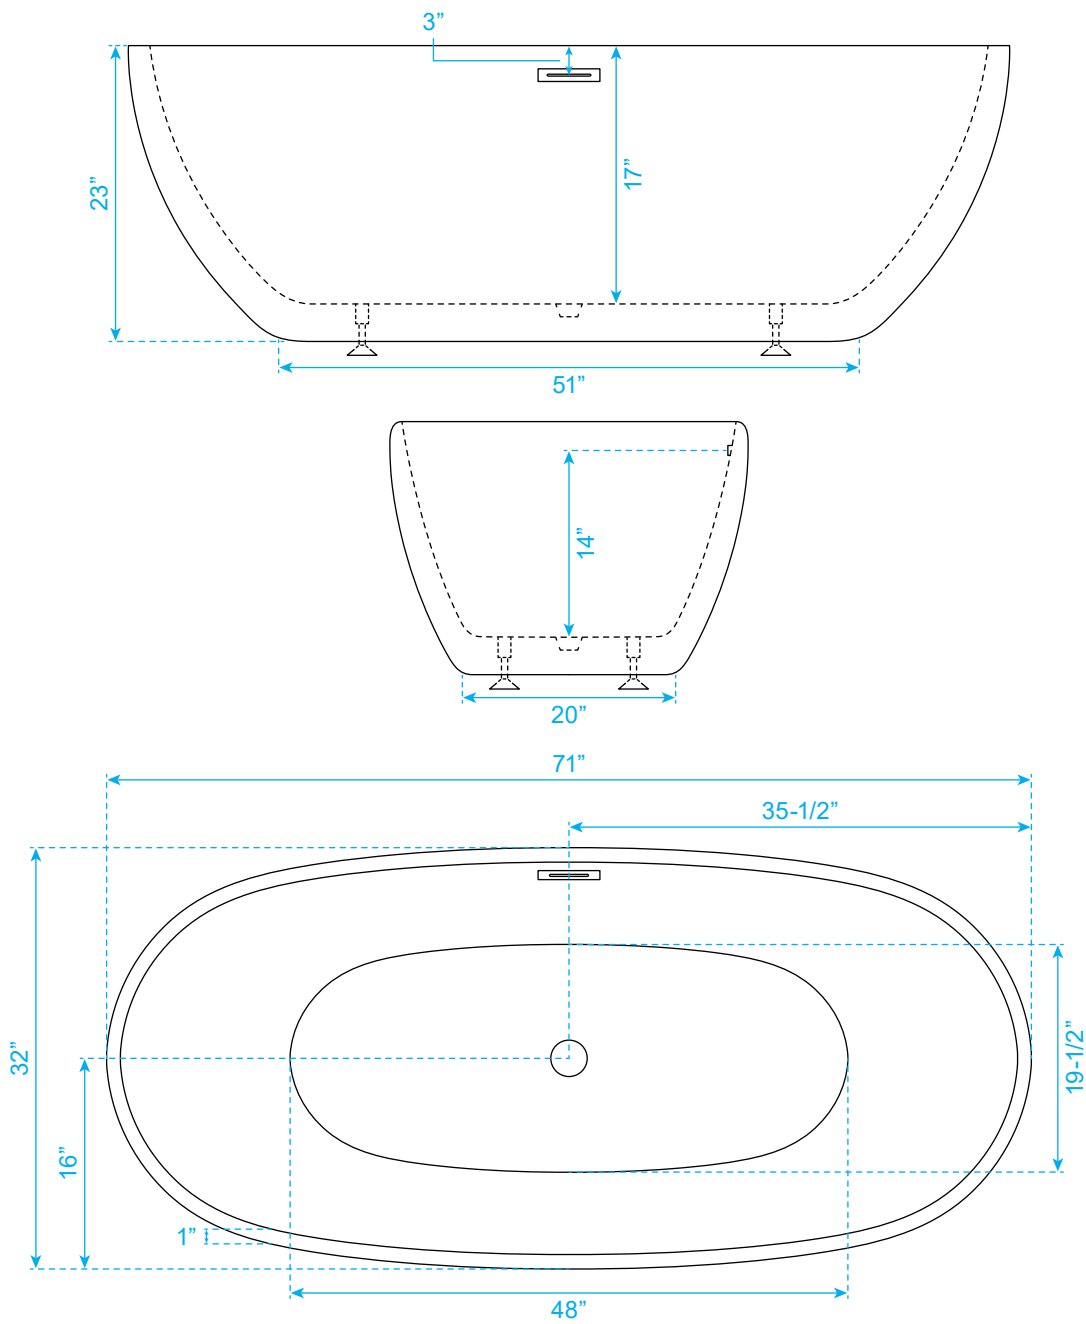

WYNDHAM COLLECTION

Exterior Size - 71"L x 32"W x 23"H
Interior Size - 69"L x 30"W x 17"H
Depth at Drain - 17"
Drain To Overflow - 14"
Maximum Fill - 95 Gallons
Backrest Slope Angle - 31 Degrees
Other Side Slope Angle - 31 Degrees
Note - All Measurements are $\pm 1/2$ "

WC-BTE1561-71