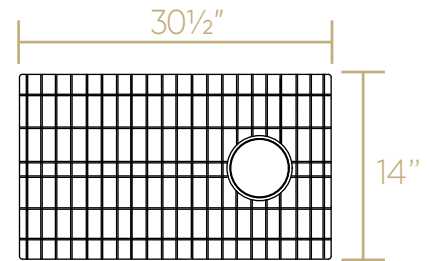

Cutting Board
Thickness: 1"

Stainless Steel Grid
Height: 1"

L x W x H

Overall Dimensions

33" x 19" x 10"

Inside Bowl Dimensions

31 1/2" x 17 1/2" x 9"

100 lbs.

As Whitehaus Collection Farmhaus Fireclay Sinks are individually handmade, sink sizes can vary and all dimensions are approximate. We strongly recommend that your sink be supplied to your cabinetmaker prior to the fabrication of your kitchen cabinets and countertops. Cutouts are not to be made until they are checked against your sink. Whitehaus Collection recommends the use of a protective grid in the bottom of the sink to avoid potential scuffing from heavy-duty cookware.