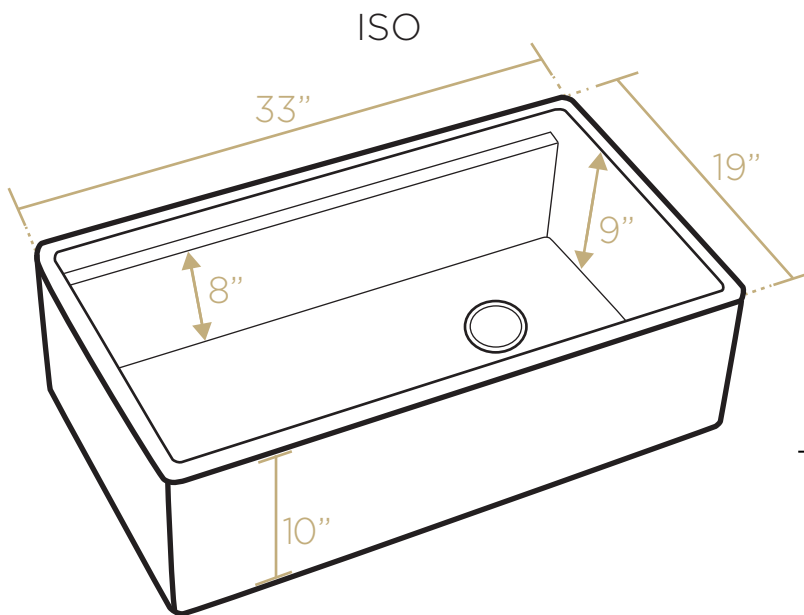

Cutting Board
Thickness: 1"

Stainless Steel Grid
Height: 1"

L x W x H

Overall Dimensions

33" x 19" x 10"

Inside Bowl Dimensions

31 1/2" x 17 1/2" x 9"

100 lbs.

As Whitehaus Collection Farmhaus Fireclay Sinks are individually handmade, sink sizes can vary and all dimensions are approximate. We strongly recommend that your sink be supplied to your cabinetmaker prior to the fabrication of your kitchen cabinets and countertops. Cutouts are not to be made until they are checked against your sink. Whitehaus Collection recommends the use of a protective grid in the bottom of the sink to avoid potential scuffing from heavy-duty cookware.