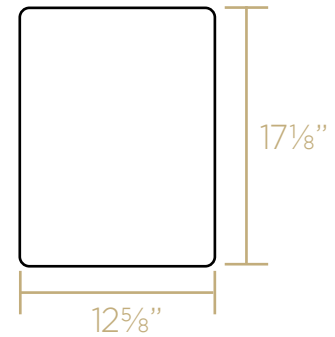

Cutting Board
Thickness: 1"

Stainless Steel Grid
Height: 1"

L x W x H

Overall Dimensions

33" x 19" x 10"

Inside Bowl Dimensions

31 1/2" x 17 1/2" x 9"

100 lbs.

As Whitehaus Collection Farmhaus Fireclay Sinks are individually handmade, sink sizes can vary and all dimensions are approximate. We strongly recommend that your sink be supplied to your cabinetmaker prior to the fabrication of your kitchen cabinets and countertops. Cutouts are not to be made until they are checked against your sink. Whitehaus Collection recommends the use of a protective grid in the bottom of the sink to avoid potential scuffing from heavy-duty cookware.