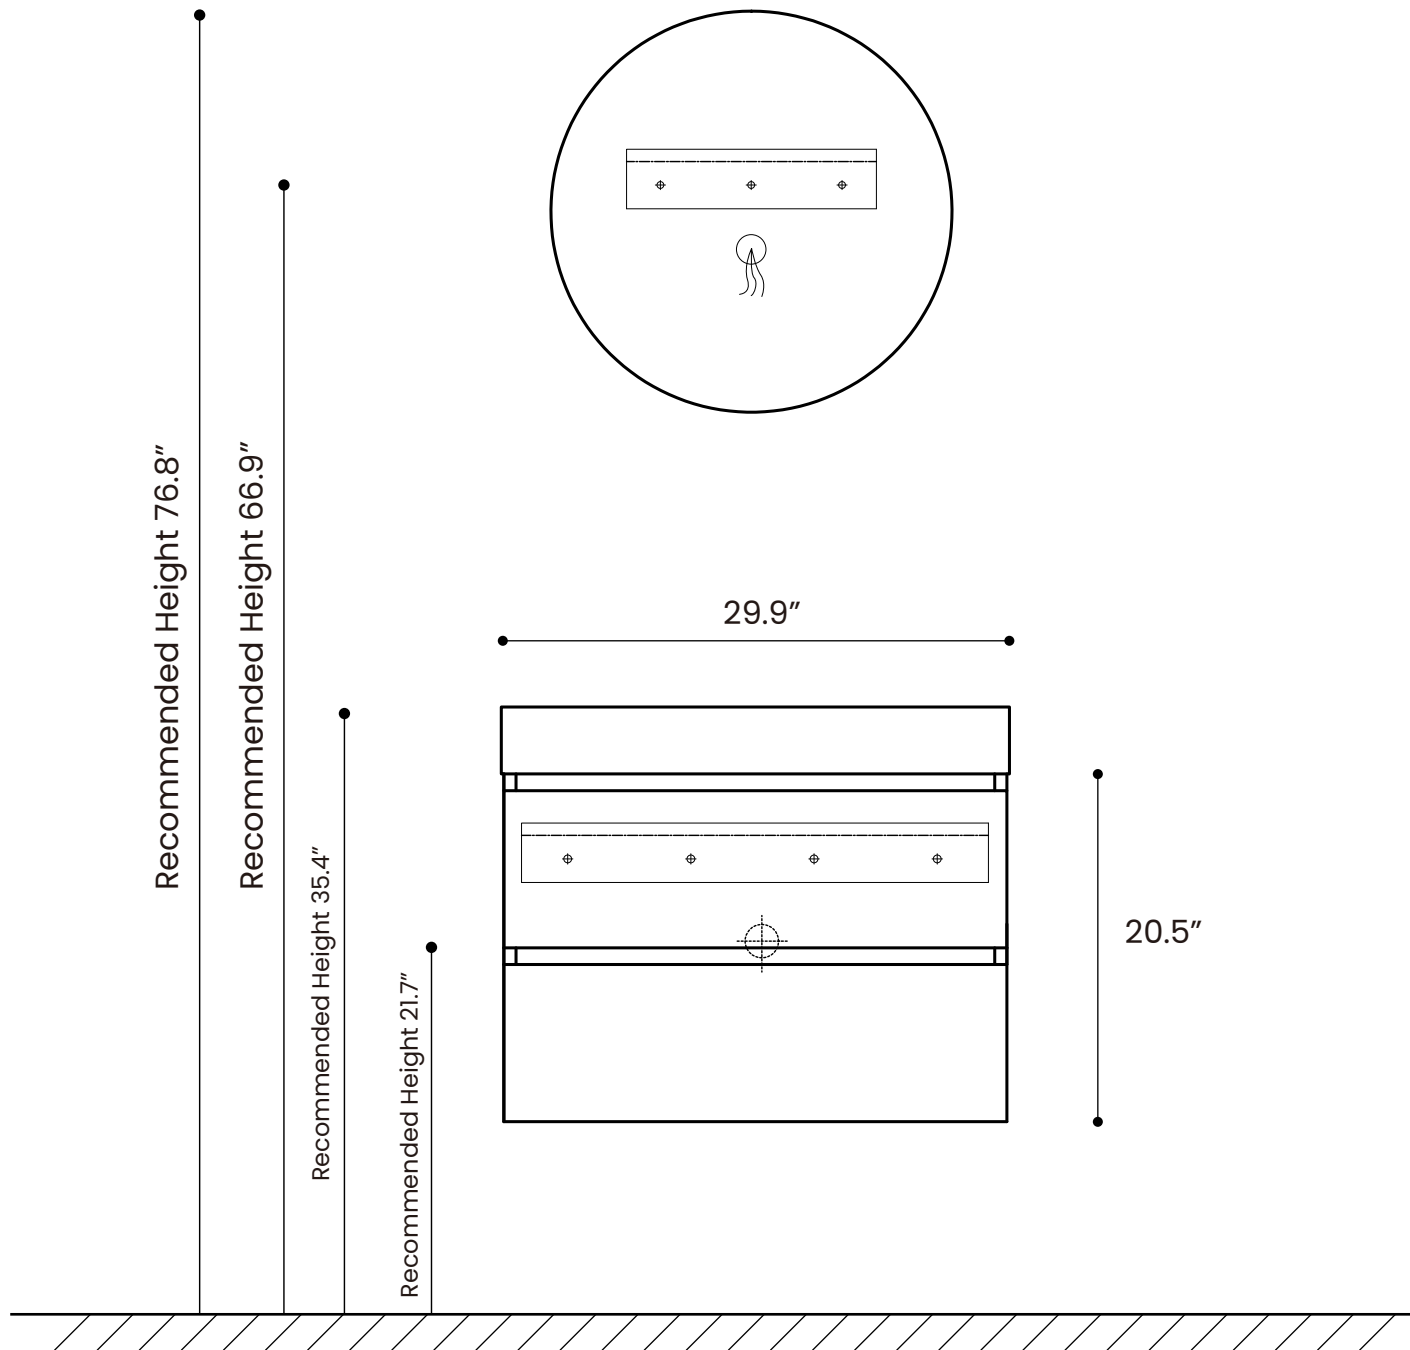

Alice-24W

Power Supply

Mirror Hanging Bracket

Cabinet Hanging Bracket

Wall Drainage

Alice-30W

Power Supply

Mirror Hanging Bracket

Cabinet Hanging Bracket

Wall Drainage

Alice-36W

Power Supply

Mirror Hanging Bracket

Cabinet Hanging Bracket

Wall Drainage