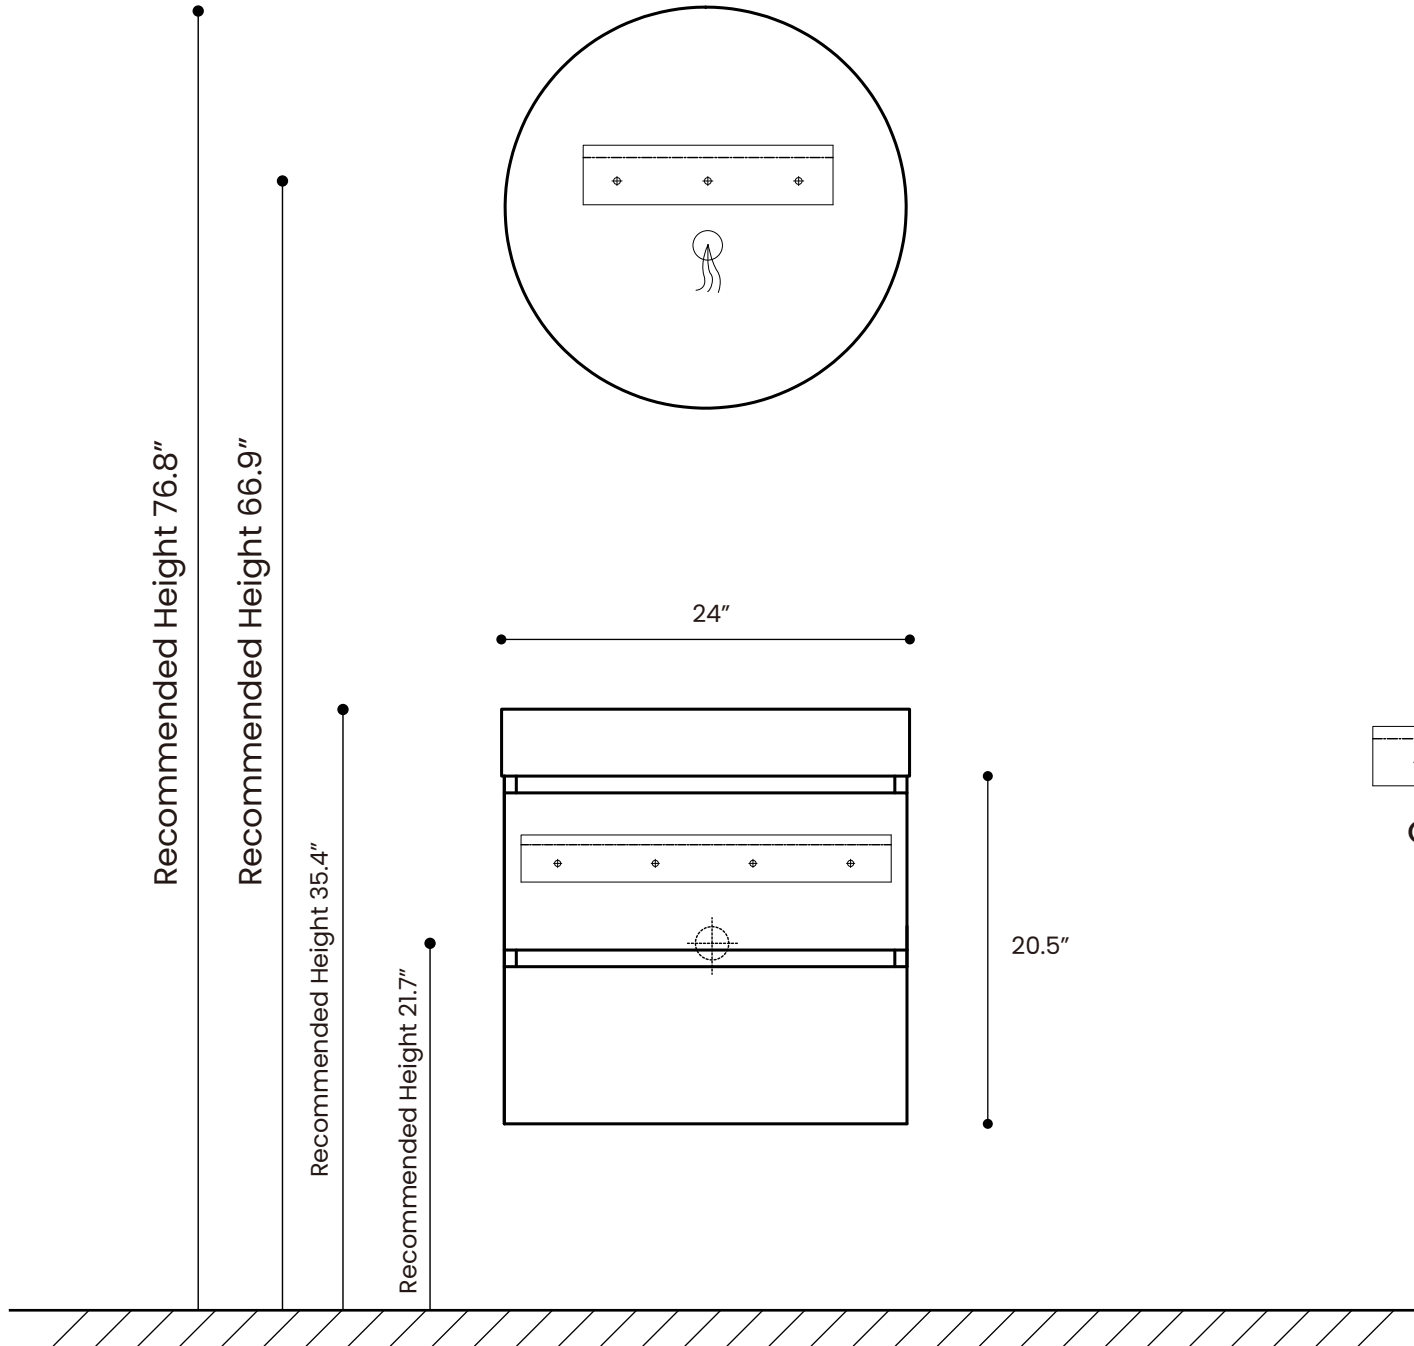

Alice-24W

Power Supply

Mirror Hanging Bracket

Cabinet Hanging Bracket

Wall Drainage

Alice-30W

Power Supply

Mirror Hanging Bracket

Cabinet Hanging Bracket

Wall Drainage

Alice-36W

Power Supply

Mirror Hanging Bracket

Cabinet Hanging Bracket

Wall Drainage