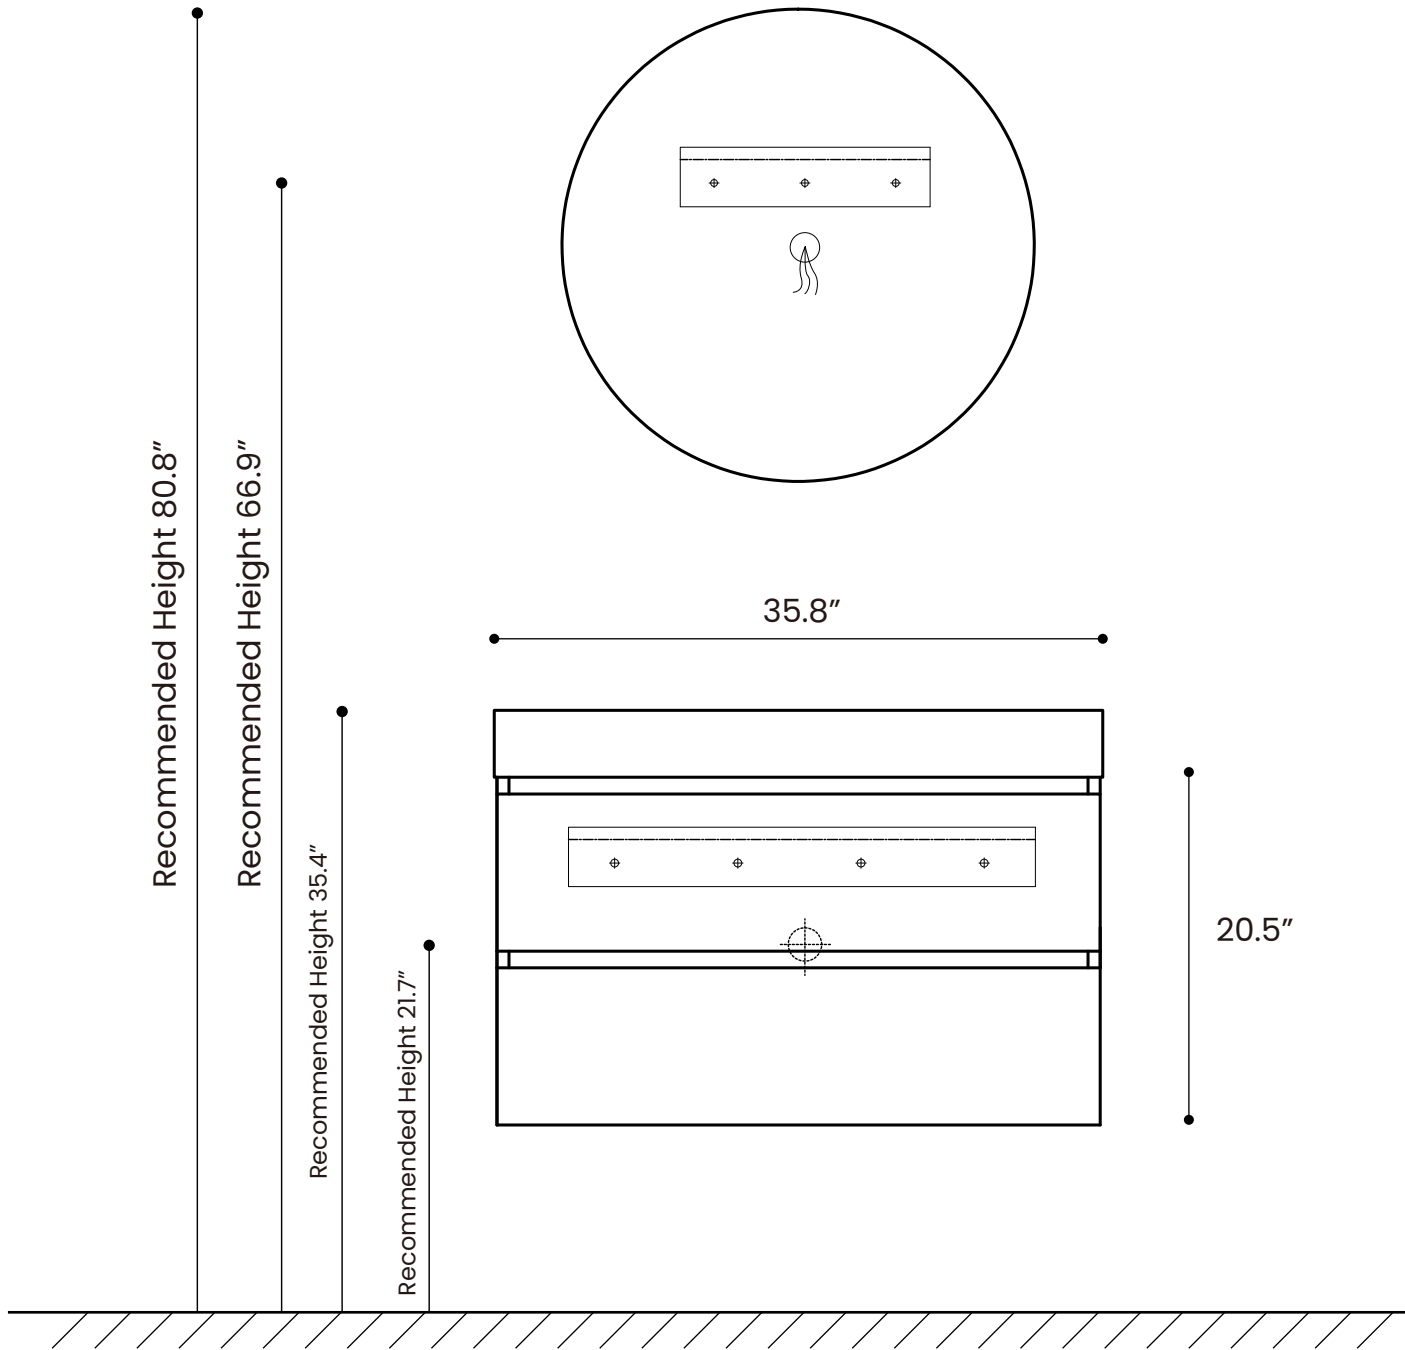

Alice-24W

Power Supply

Mirror Hanging Bracket

Cabinet Hanging Bracket

Wall Drainage

Alice-30W

Power Supply

Mirror Hanging Bracket

Cabinet Hanging Bracket

Wall Drainage

Alice-36W

Power Supply

Mirror Hanging Bracket

Cabinet Hanging Bracket

Wall Drainage