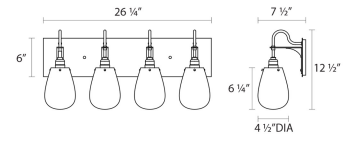

Project:

Spec Sheet

Dimensions

Height:	12.5"
Width:	26.25"
Extends:	7.5"
Minimum Extension:	7.5"
Maximum Extension:	7.5"
Size:	4-Light

Electrical Specs

Bulb 1 Type:	Medium Base
Bulb Quantity:	4
Input Voltage:	120VAC
Wattage:	60
Color Temperature:	N/A
Dimming Type:	N/A

Installation

Installation:	Licensed electrician required
Installation Orientation:	Vertical

Shipping

Carton 1 L x W x H:	29" X 18" X 10"
Carton 1 Gross Weight:	28 LBS

Shade

Shade 1 Material:	Glass
-------------------	-------