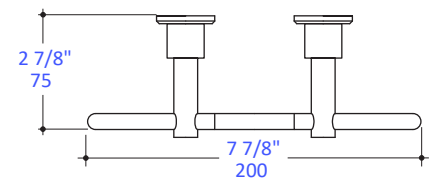

Features:

- Wall-mount towel ring
- Includes mounting hardware
- Stainless steel construction

Finish Options:

- 10 - Polished Stainless Steel
- 21 - Brushed Stainless Steel
- 44 - Matte Black

Recommended Accessories:

- Item #3902: Wall-mount towel bar
- Item #3902L: Wall-mount towel bar
- Item #3904: Wall-mount towel rack with bar
- Item #3908: Wall-mount toilet paper holder
- Item #3913: Wall-mount robe hook

LACAVA reserves the right to revise any dimension or information on this sheet without notice. Dimensions are nominal and may vary within an industry accepted tolerance of 1/4". Drawings provided herein are meant to give the user an idea of the product and are not made to scale. Location of plumbing is meant for reference, your specific application may vary.