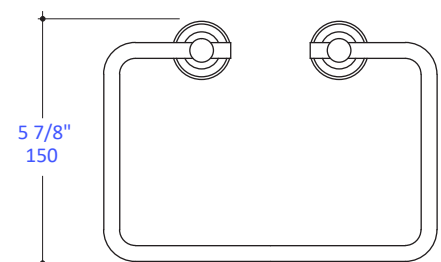

Features:

- Wall-mount towel ring
- Includes mounting hardware
- Stainless steel construction

Finish Options:

- 10 - Polished Stainless Steel
- 21 - Brushed Stainless Steel
- 44 - Matte Black

Recommended Accessories:

- Item #3902: Wall-mount towel bar
- Item #3902L: Wall-mount towel bar
- Item #3904: Wall-mount towel rack with bar
- Item #3908: Wall-mount toilet paper holder
- Item #3913: Wall-mount robe hook

LACAVA reserves the right to revise any dimension or information on this sheet without notice. Dimensions are nominal and may vary within an industry accepted tolerance of 1/4". Drawings provided herein are meant to give the user an idea of the product and are not made to scale. Location of plumbing is meant for reference, your specific application may vary.