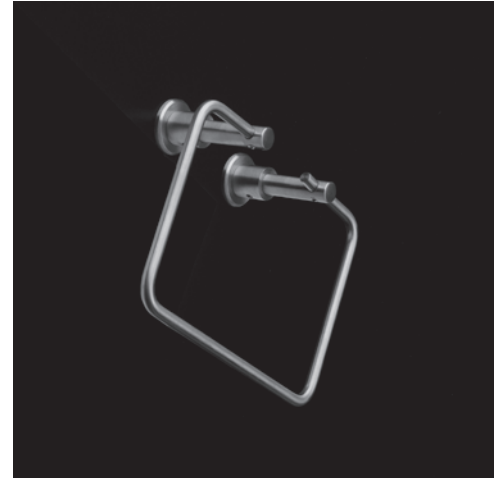

Features:

- Wall-mount towel ring
- Includes mounting hardware
- Stainless steel construction

Finish Options:

- 10 - Polished Stainless Steel
- 21 - Brushed Stainless Steel
- 44 - Matte Black

Recommended Accessories:

- Item #3902: Wall-mount towel bar
- Item #3902L: Wall-mount towel bar
- Item #3904: Wall-mount towel rack with bar
- Item #3908: Wall-mount toilet paper holder
- Item #3913: Wall-mount robe hook

LACAVA reserves the right to revise any dimension or information on this sheet without notice. Dimensions are nominal and may vary within an industry accepted tolerance of 1/4". Drawings provided herein are meant to give the user an idea of the product and are not made to scale. Location of plumbing is meant for reference, your specific application may vary.