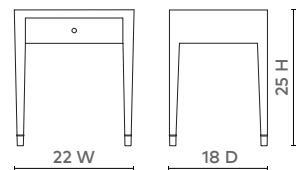

CLAUDETTE I-DRAWER SIDE TABLE, WHITE AND NICKEL

**CLU-110-5129-807**

- 22w x 18d x 25h
- Washed Lacquered Linen
- Custom Cast Nickel Pull and Sabots
- Stained Drawer Interior
- Soft Closing Glides

WHITE &  
NICKEL