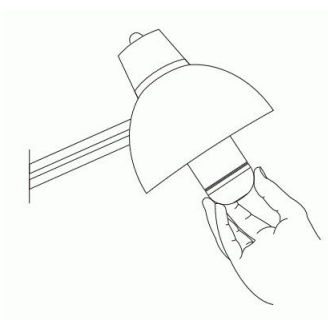

User Manual

Safety Instructions

Read and follow all the safety instructions:

- Do not allow children to install the bulb.
- Installation and maintenance should be operated by a professional.
- Avoid installing the bulb near heat sources or in damp locations.
- Avoid installing the bulb near potentially dangerous light sources (e.g. candles, liquid-filled objects).

How to use it

Twist the light bulb onto the E26 lamp head to ensure that the lamp head can be powered on and work properly

Contact Us

If you have any questions or product issues, please contact seller via the email on the package or get the product support on the order page in your purchasing account. All messages will be replied within 24 hours.