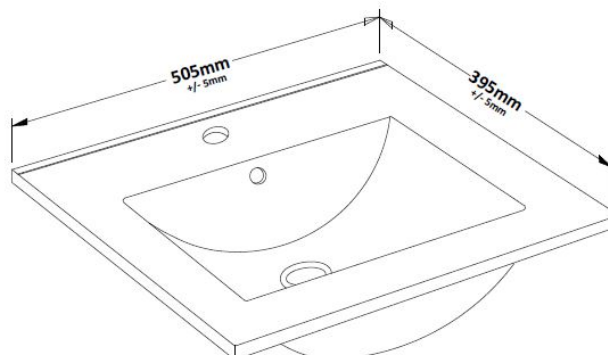

CUSTOMER DATA SHEET

DESCRIPTION: 500 Wh 2-Drawer Vanity With Basin B

CUSTOMER DATA SHEET - FURNITURE

DESCRIPTION: 500 Wall Hung 2-Drawer Basin Unit

PRODUCT DIMENSIONS

Height (mm)	Width (mm)	Depth (mm)	Nett Wgt Kg
538	500	383	26

PACKAGING DIMENSIONS

Height (mm)	Width (mm)	Depth (mm)	Gross Wgt Kg
560	520	405	26

PACKAGING DATA

Box Colour	Brown Cardboard Box		
Box Qty	1	Label Colour	White Label
Label Size	100 x 50	Label Qty	2

OUTER BOX DIMENSIONS (If Applicable)

CUSTOMER DATA SHEET - CERAMICS

DESCRIPTION:

500mm Minimalist Basin 1Th

PRODUCT DIMENSIONS

Height (mm)	Width (mm)	Depth (mm)	Nett Wgt Kg
170	500	390	9

PACKAGING DIMENSIONS

Height (mm)	Width (mm)	Depth (mm)	Gross Wgt Kg
400	520	200	9

PACKAGING DATA

Box Colour	Brown Cardboard Box		
Box Qty	1	Label Colour	White Label
Label Size	105 x 50	Label Qty	1

OUTER BOX DIMENSIONS (If Applicable)

Height (mm)	Width (mm)	Depth (mm)	Gross Wgt Kg

PRODUCT DETAILS