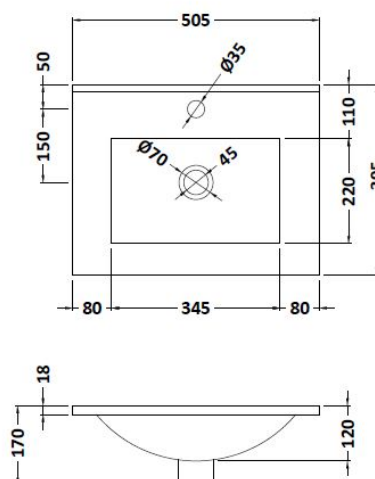

CUSTOMER DATA SHEET

DESCRIPTION: 500 Wh 2-Drawer Vanity With Basin B

CUSTOMER DATA SHEET - FURNITURE

DESCRIPTION: 500 Wall Hung 2-Drawer Basin Unit

PRODUCT DIMENSIONS

Height (mm)	Width (mm)	Depth (mm)	Nett Wgt Kg
538	500	383	26

PACKAGING DIMENSIONS

Height (mm)	Width (mm)	Depth (mm)	Gross Wgt Kg
560	520	405	26

PACKAGING DATA

Box Colour	Brown Cardboard Box		
Box Qty	1	Label Colour	White Label
Label Size	100 x 50	Label Qty	2

OUTER BOX DIMENSIONS (If Applicable)

CUSTOMER DATA SHEET - CERAMICS

DESCRIPTION:

500mm Minimalist Basin 1Th

PRODUCT DIMENSIONS

Height (mm)	Width (mm)	Depth (mm)	Nett Wgt Kg
170	500	390	9

PACKAGING DIMENSIONS

Height (mm)	Width (mm)	Depth (mm)	Gross Wgt Kg
400	520	200	9

PACKAGING DATA

Box Colour	Brown Cardboard Box		
Box Qty	1	Label Colour	White Label
Label Size	105 x 50	Label Qty	1

OUTER BOX DIMENSIONS (If Applicable)

Height (mm)	Width (mm)	Depth (mm)	Gross Wgt Kg

PRODUCT DETAILS