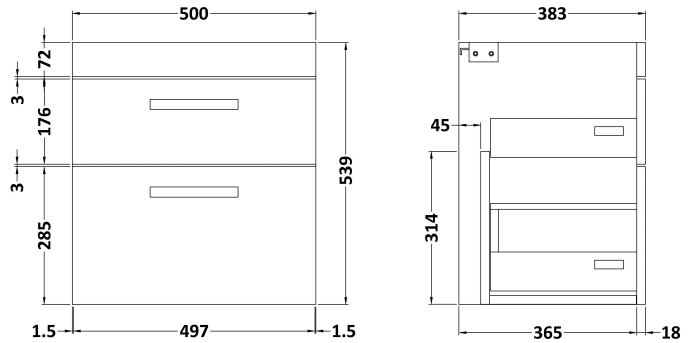

CUSTOMER DATA SHEET

DESCRIPTION: 500 Wh 2-Drawer Vanity With Basin B

CUSTOMER DATA SHEET - FURNITURE

DESCRIPTION: 500 Wall Hung 2-Drawer Basin Unit

PRODUCT DIMENSIONS

Height (mm)	Width (mm)	Depth (mm)	Nett Wgt Kg
538	500	383	26

PACKAGING DIMENSIONS

Height (mm)	Width (mm)	Depth (mm)	Gross Wgt Kg
560	520	405	26

PACKAGING DATA

Box Colour	Brown Cardboard Box		
Box Qty	1	Label Colour	White Label
Label Size	100 x 50	Label Qty	2

OUTER BOX DIMENSIONS (If Applicable)

CUSTOMER DATA SHEET - CERAMICS

DESCRIPTION:

500mm Minimalist Basin 1Th

PRODUCT DIMENSIONS

Height (mm)	Width (mm)	Depth (mm)	Nett Wgt Kg
170	500	390	9

PACKAGING DIMENSIONS

Height (mm)	Width (mm)	Depth (mm)	Gross Wgt Kg
400	520	200	9

PACKAGING DATA

Box Colour	Brown Cardboard Box		
Box Qty	1	Label Colour	White Label
Label Size	105 x 50	Label Qty	1

OUTER BOX DIMENSIONS (If Applicable)

Height (mm)	Width (mm)	Depth (mm)	Gross Wgt Kg

PRODUCT DETAILS