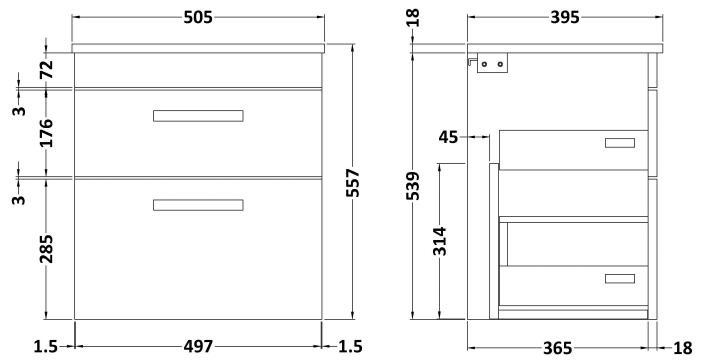

CUSTOMER DATA SHEET

DESCRIPTION: 500 Wh 2-Drawer Vanity With Basin B

CUSTOMER DATA SHEET - FURNITURE

DESCRIPTION: 500 Wall Hung 2-Drawer Basin Unit

PRODUCT DIMENSIONS

Height (mm)	Width (mm)	Depth (mm)	Nett Wgt Kg
538	500	383	26

PACKAGING DIMENSIONS

Height (mm)	Width (mm)	Depth (mm)	Gross Wgt Kg
560	520	405	26

PACKAGING DATA

Box Colour	Brown Cardboard Box		
Box Qty	1	Label Colour	White Label
Label Size	100 x 50	Label Qty	2

OUTER BOX DIMENSIONS (If Applicable)

CUSTOMER DATA SHEET - CERAMICS

DESCRIPTION:

500mm Minimalist Basin 1Th

PRODUCT DIMENSIONS

Height (mm)	Width (mm)	Depth (mm)	Nett Wgt Kg
170	500	390	9

PACKAGING DIMENSIONS

Height (mm)	Width (mm)	Depth (mm)	Gross Wgt Kg
400	520	200	9

PACKAGING DATA

Box Colour	Brown Cardboard Box		
Box Qty	1	Label Colour	White Label
Label Size	105 x 50	Label Qty	1

OUTER BOX DIMENSIONS (If Applicable)

Height (mm)	Width (mm)	Depth (mm)	Gross Wgt Kg

PRODUCT DETAILS