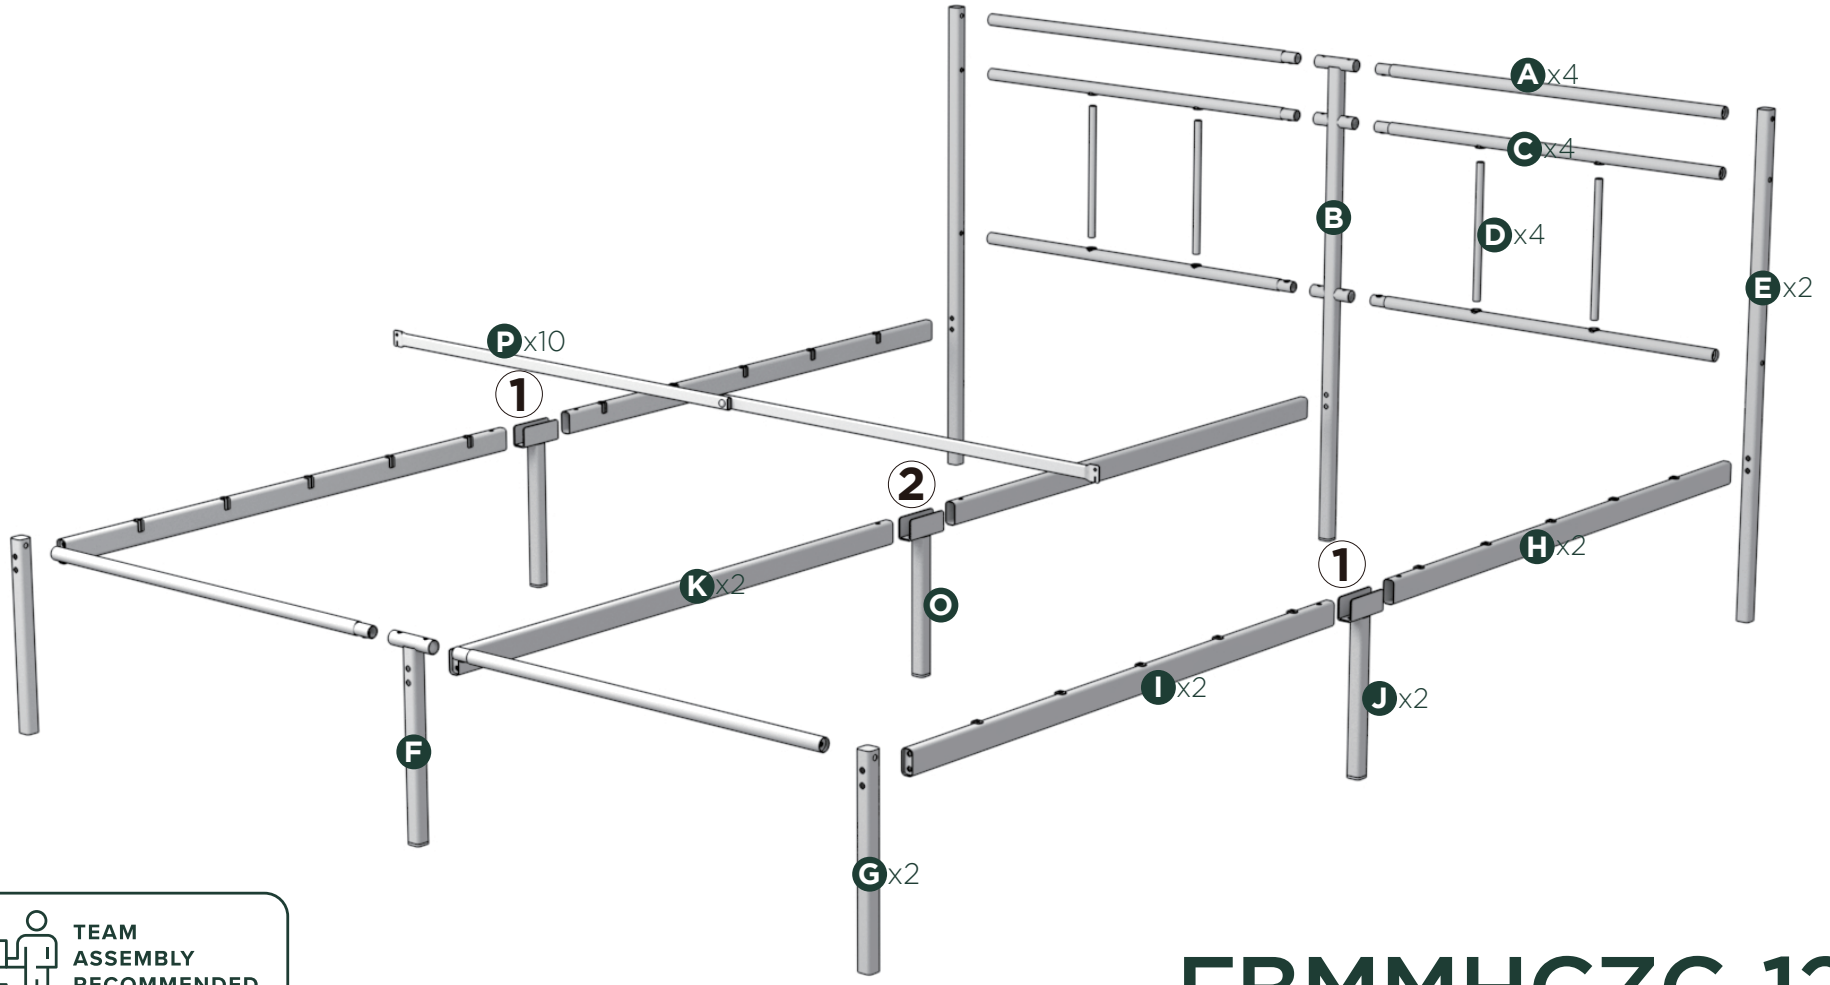

Easy as 1-2-3 Assembly Instruction

Numbers must Match for Secure Assembly

FBMMHCZC-12-2

Components

-  **A** x4pcs
-  **B** x1pc
-  **C** x4pcs
- | | | |
|-------|---|----------------|
| Full |  | D x4pcs |
| Queen |  | D x4pcs |
| King |  | D x6pcs |
-  **E** x2pcs
-  **F** x1pc
-  **G** x2pcs

Full/Queen Size

King Size

1

2

x2

Full	—	D x 4 pcs
Queen	—	D x 4 pcs
King	—	D x 6 pcs

3

4