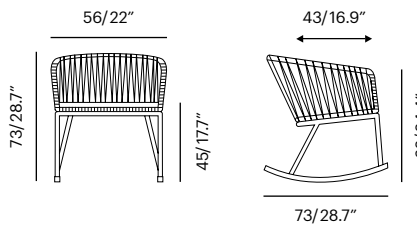

Collection	Description	SKU	Materials	Unit Price
<b>Chair 7 / Chair 7 W</b> <span style="background-color: #0070C0; color: white; padding: 2px;">-new</span>  <b>Frame Options</b> Available in 19 PC Colors with Lebello Ropetek®	<b>Chair 7</b> Brass/Stainless Tips 56 x 61 x 85 cm Seat D : 16.9" Arm H: 26"	<b>c7-bs</b> (Brass) <b>c7-ss</b> 54 lbs/0.22 m <sup>3</sup> 	Ropetek® Frame Color	<b>875,00</b> 
	<b>Chair 7 W</b> Brass/Stainless Tips 56 x 61 x 85 cm Seat D : 16.9" Arm H: 26"	<b>c7w-bs</b> (Brass) <b>c7w-ss</b> 54 lbs/0.22 m <sup>3</sup>	Ropetek® Flat Frame Color	<b>875,00</b>

Chair 7

Chair 7 W

<b>Chair 7 Rock / Chair 7 Rock W</b> <span style="background-color: #0070C0; color: white; padding: 2px;">-new</span>  <b>Frame Options</b> Available in 19 PC Colors with Lebello Ropetek®	<b>Chair 7 Rock</b> Legs in Teak/ Walnut Wood 56 x 73 x 73 cm Seat D : 16.9" Arm H: 24.4"	<b>c7-r</b> 54 lbs/0.22 m <sup>3</sup> 	Ropetek® Frame Color	<b>855,00</b> 
	<b>Chair 7 Rock W</b> Legs in Teak/ Walnut Wood 56 x 73 x 73 cm Seat D : 16.9" Arm H: 24.4"	<b>c7w-r</b> 54 lbs/0.22 m <sup>3</sup>	Ropetek® Flat Frame Color	<b>855,00</b>

Chair 7 Rock

Chair 7 Rock W

Collection	Description	SKU	Materials	Unit Price
<b>Chair 7 Bar Stool Counter Stool</b>  <b>Frame Options</b> Available in 19 PC Colors with Lebelllo Ropetek®	<b>Chair 7 Counter Stool</b> Brass/Stainless Tips 55 x 55 x 80 cm Seat H: 24" Arm H: 27.6"	<b>c7-24-bs</b> (Brass) <b>c7-24-ss</b> 54 lbs/0.22 m³ 	Ropetek® Frame Color	<b>820,00</b> 