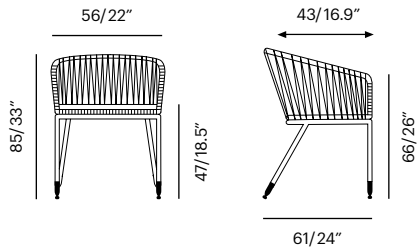

Collection	Description	SKU	Materials	Unit Price
<b>Chair 7 / Chair 7 W</b> <span style="background-color: #0070C0; color: white; padding: 2px;">-new</span>  <b>Frame Options</b> Available in 19 PC Colors with Lebello Ropetek®	<b>Chair 7</b> Brass/Stainless Tips 56 x 61 x 85 cm Seat D : 16.9" Arm H: 26"	<b>c7-bs</b> (Brass) <b>c7-ss</b> 54 lbs/0.22 m <sup>3</sup> 	Ropetek® Frame Color	<b>875,00</b> 
	<b>Chair 7 W</b> Brass/Stainless Tips 56 x 61 x 85 cm Seat D : 16.9" Arm H: 26"	<b>c7w-bs</b> (Brass) <b>c7w-ss</b> 54 lbs/0.22 m <sup>3</sup>	Ropetek® Flat Frame Color	<b>875,00</b>

Chair 7

Chair 7 W

<b>Chair 7 Rock / Chair 7 Rock W</b> <span style="background-color: #0070C0; color: white; padding: 2px;">-new</span>  <b>Frame Options</b> Available in 19 PC Colors with Lebello Ropetek®	<b>Chair 7 Rock</b> Legs in Teak/ Walnut Wood 56 x 73 x 73 cm Seat D : 16.9" Arm H: 24.4"	<b>c7-r</b> 54 lbs/0.22 m <sup>3</sup> 	Ropetek® Frame Color	<b>855,00</b> 
	<b>Chair 7 Rock W</b> Legs in Teak/ Walnut Wood 56 x 73 x 73 cm Seat D : 16.9" Arm H: 24.4"	<b>c7w-r</b> 54 lbs/0.22 m <sup>3</sup>	Ropetek® Flat Frame Color	<b>855,00</b>

Chair 7 Rock

Chair 7 Rock W

Collection	Description	SKU	Materials	Unit Price
<b>Chair 7 Bar Stool Counter Stool</b>  <b>Frame Options</b> Available in 19 PC Colors with Lebelllo Ropetek®	<b>Chair 7 Counter Stool</b> Brass/Stainless Tips 55 x 55 x 80 cm Seat H: 24" Arm H: 27.6"	<b>c7-24-bs</b> (Brass) <b>c7-24-ss</b> 54 lbs/0.22 m³ 	Ropetek® Frame Color	<b>820,00</b> 