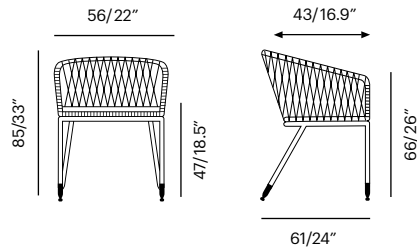

Collection	Description	SKU	Materials	Unit Price
<b>Chair 7 / Chair 7 W</b> <span style="background-color: #0070C0; color: white; padding: 2px;">-new</span>  <b>Frame Options</b> Available in 19 PC Colors with Lebello Ropetek®	<b>Chair 7</b> Brass/Stainless Tips 56 x 61 x 85 cm Seat D : 16.9" Arm H: 26"	<b>c7-bs</b> (Brass) <b>c7-ss</b> 54 lbs/0.22 m <sup>3</sup> 	Ropetek® Frame Color	<b>875,00</b> 
	<b>Chair 7 W</b> Brass/Stainless Tips 56 x 61 x 85 cm Seat D : 16.9" Arm H: 26"	<b>c7w-bs</b> (Brass) <b>c7w-ss</b> 54 lbs/0.22 m <sup>3</sup>	Ropetek® Flat Frame Color	<b>875,00</b>

Chair 7

Chair 7 W

<b>Chair 7 Rock / Chair 7 Rock W</b> <span style="background-color: #0070C0; color: white; padding: 2px;">-new</span>  <b>Frame Options</b> Available in 19 PC Colors with Lebello Ropetek®	<b>Chair 7 Rock</b> Legs in Teak/ Walnut Wood 56 x 73 x 73 cm Seat D : 16.9" Arm H: 24.4"	<b>c7-r</b> 54 lbs/0.22 m <sup>3</sup> 	Ropetek® Frame Color	<b>855,00</b> 
	<b>Chair 7 Rock W</b> Legs in Teak/ Walnut Wood 56 x 73 x 73 cm Seat D : 16.9" Arm H: 24.4"	<b>c7w-r</b> 54 lbs/0.22 m <sup>3</sup>	Ropetek® Flat Frame Color	<b>855,00</b>

Chair 7 Rock

Chair 7 Rock W

Collection	Description	SKU	Materials	Unit Price
<b>Chair 7 Bar Stool Counter Stool</b>  <b>Frame Options</b> Available in 19 PC Colors with Lebelllo Ropetek®	<b>Chair 7 Counter Stool</b> Brass/Stainless Tips 55 x 55 x 80 cm Seat H: 24" Arm H: 27.6"	<b>c7-24-bs</b> (Brass) <b>c7-24-ss</b> 54 lbs/0.22 m³ 	Ropetek® Frame Color	<b>820,00</b> 