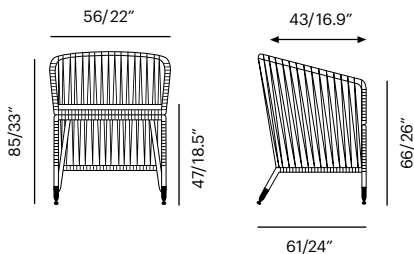

Collection	Description	SKU	Materials	Unit Price
Chair 7 Skirt -new	Chair 7 Skirt Brass/Stainless Tips 56x 61 x 85 cm Seat D : 16.9" Arm H : 26"	c7k-bs (Brass) c7k-ss 21 lbs/0.27 m³	Ropetek® Frame Color	890,00

Frame Options

Available in 19 PC Colors with
Lebello Ropetek®

Cushions -new	C7 Cushions 45 x 43 x 3.5 cm COM: 0.50 sqm	c7-c-g2 c7-c-g3 c7-c-g4 c7-c-g5	Fabric G2 Fabric G3 Fabric G4 Fabric G5	75,00 90,00 110,00 138,00
Foam Insert		c7-qdf	QDF foam only	38,00

Foam Insert

All cushions features Quick Dry Foam
Available in 4 fabrics groups

Fabric G4

An exclusive fabric line
designed by Lebello

Made in Italy