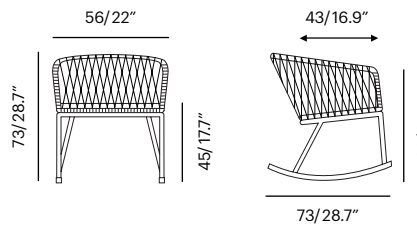

Collection	Description	SKU	Materials	Unit Price
<b>Chair 7 / Chair 7 W</b> <span style="background-color: #0070C0; color: white; padding: 2px;">-new</span>  <b>Frame Options</b> Available in 19 PC Colors with Lebello Ropetek®	<b>Chair 7</b> Brass/Stainless Tips 56 x 61 x 85 cm Seat D : 16.9" Arm H: 26"	<b>c7-bs</b> (Brass) <b>c7-ss</b> 54 lbs/0.22 m <sup>3</sup> 	Ropetek® Frame Color	<b>875,00</b> 
	<b>Chair 7 W</b> Brass/Stainless Tips 56 x 61 x 85 cm Seat D : 16.9" Arm H: 26"	<b>c7w-bs</b> (Brass) <b>c7w-ss</b> 54 lbs/0.22 m <sup>3</sup>	Ropetek® Flat Frame Color	<b>875,00</b>

Chair 7

Chair 7 W

<b>Chair 7 Rock / Chair 7 Rock W</b> <span style="background-color: #0070C0; color: white; padding: 2px;">-new</span>  <b>Frame Options</b> Available in 19 PC Colors with Lebello Ropetek®	<b>Chair 7 Rock</b> Legs in Teak/ Walnut Wood 56 x 73 x 73 cm Seat D : 16.9" Arm H: 24.4"	<b>c7-r</b> 54 lbs/0.22 m <sup>3</sup> 	Ropetek® Frame Color	<b>855,00</b> 
	<b>Chair 7 Rock W</b> Legs in Teak/ Walnut Wood 56 x 73 x 73 cm Seat D : 16.9" Arm H: 24.4"	<b>c7w-r</b> 54 lbs/0.22 m <sup>3</sup>	Ropetek® Flat Frame Color	<b>855,00</b>

Chair 7 Rock

Chair 7 Rock W

Collection	Description	SKU	Materials	Unit Price
<b>Chair 7 Bar Stool Counter Stool</b>  <b>Frame Options</b> Available in 19 PC Colors with Lebelllo Ropetek®	<b>Chair 7 Counter Stool</b> Brass/Stainless Tips 55 x 55 x 80 cm Seat H: 24" Arm H: 27.6"	<b>c7-24-bs</b> (Brass) <b>c7-24-ss</b> 54 lbs/0.22 m³ 	Ropetek® Frame Color	<b>820,00</b> 