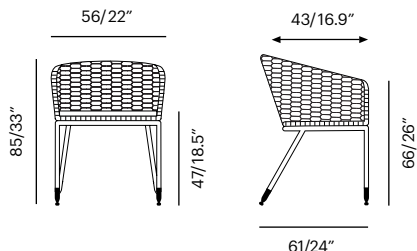

**Frame Options**

Available in 19 PC Colors with  
Lebello Ropetek®

<b>Cushions</b> <span style="background-color: #0070C0; color: white; padding: 2px;">-new</span>	<b>C7 Cushions</b> 45 x 43 x 3.5 cm COM: 0.50 sqm	<b>c7-c-g2</b> <b>c7-c-g3</b> <b>c7-c-g4</b> <b>c7-c-g5</b>	Fabric G2 Fabric G3 Fabric G4 Fabric G5	<b>75,00</b> <b>90,00</b> <b>110,00</b> <b>138,00</b>
<b>Foam Insert</b>		<b>c7-qdf</b>	QDF foam only	<b>38,00</b>

**Foam Insert**

All cushions features Quick Dry Foam  
Available in 4 fabrics groups

**Fabric G4**

An exclusive fabric line  
designed by Lebello

Made in Italy

2019-20 Price List  
MSRP

Collection	Description	SKU	Materials	Unit Price
<b>Chair 7 Puff</b> <span style="background-color: #0070C0; color: white; padding: 2px;">-new</span>	<b>Chair 7 Puff</b> Brass/Stainless Tips 56x 61 x 85 cm Seat D: 16.9" Arm H: 26" Seat H : 18.5"	<b>c7p-bs</b> (Brass) <b>c7p-ss</b> 24.6 lbs/0.30 m <sup>3</sup>	Tube Rope Frame Color	<b>775,00</b>

**Frame Options**

Available in 19 PC Colors with  
Lebello Tube Ropes

<b>Chair 7 Puff Lounge</b> <span style="background-color: #0070C0; color: white; padding: 2px;">-new</span>	<b>Chair 7 Puff Lounge</b> Brass/Stainless Tips 56x 62 x 61 cm Seat D: 16.9" Arm H: 20.8" Seat H : 13.8"	<b>c7pl-bs</b> (Brass) <b>c7pl-ss</b> 24.6 lbs/0.21 m <sup>3</sup>	Tube Rope Frame Color	<b>740,00</b>
---	---	--	--------------------------	---------------