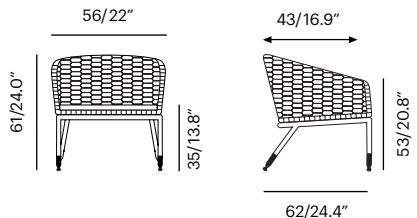

**Foam Insert**

All cushions features Quick Dry Foam  
Available in 4 fabrics groups

**Fabric G4**

An exclusive fabric line  
designed by Lebello

Made in Italy

2019-20 Price List  
MSRP

Collection	Description	SKU	Materials	Unit Price
<b>Chair 7 Puff</b> <span style="background-color: #0070C0; color: white; padding: 2px;">-new</span>	<b>Chair 7 Puff</b> Brass/Stainless Tips 56x 61 x 85 cm Seat D: 16.9" Arm H: 26" Seat H : 18.5"	<b>c7p-bs</b> (Brass) <b>c7p-ss</b> 24.6 lbs/0.30 m <sup>3</sup>	Tube Rope Frame Color	<b>775,00</b>

**Frame Options**

Available in 19 PC Colors with  
Lebello Tube Ropes

<b>Chair 7 Puff Lounge</b> <span style="background-color: #0070C0; color: white; padding: 2px;">-new</span>	<b>Chair 7 Puff Lounge</b> Brass/Stainless Tips 56x 62 x 61 cm Seat D: 16.9" Arm H: 20.8" Seat H : 13.8"	<b>c7pl-bs</b> (Brass) <b>c7pl-ss</b> 24.6 lbs/0.21 m <sup>3</sup>	Tube Rope Frame Color	<b>740,00</b>
---	---	--	--------------------------	---------------

**Frame Options**

Available in 19 PC Colors with  
Lebello Tube Ropes

<b>Chair 7 Puff Sledge</b> <span style="background-color: #0070C0; color: white; padding: 2px;">-new</span>	<b>Chair 7 Puff Sledge Base</b> 56x 62 x 61 cm Seat D: 16.9" Arm H: 20.8" Seat H : 13.8"	<b>c7pl-wl</b> 22.0 lbs/0.21 m <sup>3</sup>	Tube Rope Frame Color	<b>695,00</b>
---	--	--	--------------------------	---------------