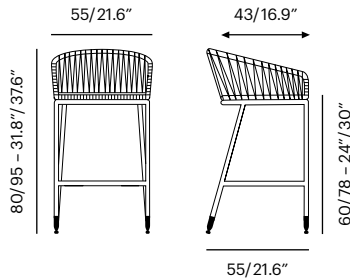

Collection	Description	SKU	Materials	Unit Price
<b>Chair 7 / Chair 7 W</b> <span style="background-color: #0070C0; color: white; padding: 2px;">-new</span>  <b>Frame Options</b> Available in 19 PC Colors with Lebello Ropetek®	<b>Chair 7</b> Brass/Stainless Tips 56 x 61 x 85 cm Seat D : 16.9" Arm H: 26"	<b>c7-bs</b> (Brass) <b>c7-ss</b> 54 lbs/0.22 m <sup>3</sup> 	Ropetek® Frame Color	<b>875,00</b> 
	<b>Chair 7 W</b> Brass/Stainless Tips 56 x 61 x 85 cm Seat D : 16.9" Arm H: 26"	<b>c7w-bs</b> (Brass) <b>c7w-ss</b> 54 lbs/0.22 m <sup>3</sup>	Ropetek® Flat Frame Color	<b>875,00</b>

Chair 7

Chair 7 W

<b>Chair 7 Rock / Chair 7 Rock W</b> <span style="background-color: #0070C0; color: white; padding: 2px;">-new</span>  <b>Frame Options</b> Available in 19 PC Colors with Lebello Ropetek®	<b>Chair 7 Rock</b> Legs in Teak/ Walnut Wood 56 x 73 x 73 cm Seat D : 16.9" Arm H: 24.4"	<b>c7-r</b> 54 lbs/0.22 m <sup>3</sup> 	Ropetek® Frame Color	<b>855,00</b> 
	<b>Chair 7 Rock W</b> Legs in Teak/ Walnut Wood 56 x 73 x 73 cm Seat D : 16.9" Arm H: 24.4"	<b>c7w-r</b> 54 lbs/0.22 m <sup>3</sup>	Ropetek® Flat Frame Color	<b>855,00</b>

Chair 7 Rock

Chair 7 Rock W

Collection	Description	SKU	Materials	Unit Price
<b>Chair 7 Bar Stool Counter Stool</b>  <b>Frame Options</b> Available in 19 PC Colors with Lebelllo Ropetek®	<b>Chair 7 Counter Stool</b> Brass/Stainless Tips 55 x 55 x 80 cm Seat H: 24" Arm H: 27.6"	<b>c7-24-bs</b> (Brass) <b>c7-24-ss</b> 54 lbs/0.22 m³ 	Ropetek® Frame Color	<b>820,00</b> 