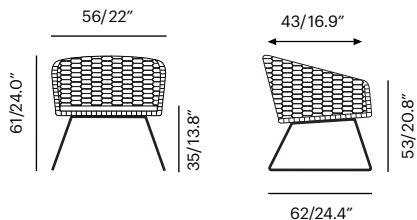

**Foam Insert**

All cushions features Quick Dry Foam  
Available in 4 fabrics groups

**Fabric G4**

An exclusive fabric line  
designed by Lebello

Made in Italy

2019-20 Price List  
MSRP

Collection	Description	SKU	Materials	Unit Price
<b>Chair 7 Puff</b> <span style="background-color: #0070C0; color: white; padding: 2px;">-new</span>	<b>Chair 7 Puff</b> Brass/Stainless Tips 56x 61 x 85 cm Seat D: 16.9" Arm H: 26" Seat H : 18.5"	<b>c7p-bs</b> (Brass) <b>c7p-ss</b> 24.6 lbs/0.30 m <sup>3</sup>	Tube Rope Frame Color	<b>775,00</b>

**Frame Options**

Available in 19 PC Colors with  
Lebello Tube Ropes

<b>Chair 7 Puff Lounge</b> <span style="background-color: #0070C0; color: white; padding: 2px;">-new</span>	<b>Chair 7 Puff Lounge</b> Brass/Stainless Tips 56x 62 x 61 cm Seat D: 16.9" Arm H: 20.8" Seat H : 13.8"	<b>c7pl-bs</b> (Brass) <b>c7pl-ss</b> 24.6 lbs/0.21 m <sup>3</sup>	Tube Rope Frame Color	<b>740,00</b>
---	---	--	--------------------------	---------------

**Frame Options**

Available in 19 PC Colors with  
Lebello Tube Ropes

<b>Chair 7 Puff Sledge</b> <span style="background-color: #0070C0; color: white; padding: 2px;">-new</span>	<b>Chair 7 Puff Sledge Base</b> 56x 62 x 61 cm Seat D: 16.9" Arm H: 20.8" Seat H : 13.8"	<b>c7pl-wl</b> 22.0 lbs/0.21 m <sup>3</sup>	Tube Rope Frame Color	<b>695,00</b>
---	--	--	--------------------------	---------------