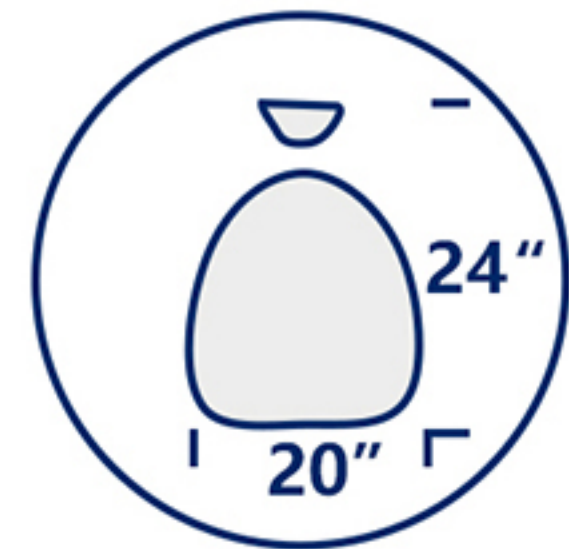

**Max Container 14.53 Gallon**

**Weight**

**Large garbage bag**

**No battery required**