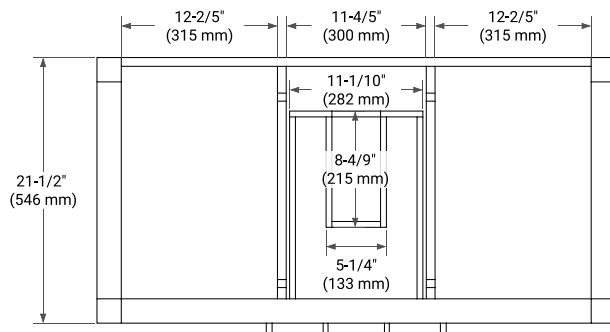

42" SINGLE SINK BASE CABINET

BASE CABINET DIMENSIONS

42" W x 21.5" D x 34.5" H

FEATURES

- Solid wood frame & plywood panels
- Dovetail drawers and joints
- Soft closing doors & drawers

HARDWARE FINISHES*

Brushed Nickel Satin Brass Matte Black Polished Chrome

42" SINGLE RECTANGLE SINK COUNTERTOP WITH 1.5 IN. THICKNESS

OVERALL DIMENSIONS

42.25" W x 22" D x 1.5" H

COUNTERTOP OPTIONS

Carrara White Quartz

FEATURES

- Solid countertop with mitered edges & seams
- Undermount white rectangular sink
- Pre-drilled for 8" widespread faucet

INCLUDED

- Countertop
- Matching Backsplash
- Rectangle Sink

COUNTERTOP PLAN VIEW

EDGE SIDE VIEW

THREE DIMENSIONAL COUNTERTOP VIEW