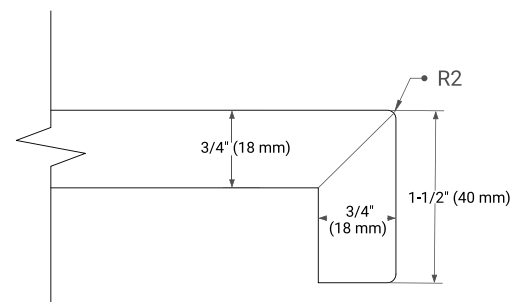

42" SINGLE RECTANGLE SINK COUNTERTOP WITH 1.5 IN. THICKNESS

OVERALL DIMENSIONS

42.25" W x 22" D x 1.5" H

COUNTERTOP OPTIONS

Carrara White Quartz

FEATURES

- Solid countertop with mitered edges & seams
- Undermount white rectangular sink
- Pre-drilled for 8" widespread faucet

INCLUDED

- Countertop
- Matching Backsplash
- Rectangle Sink

COUNTERTOP PLAN VIEW

EDGE SIDE VIEW

THREE DIMENSIONAL COUNTERTOP VIEW