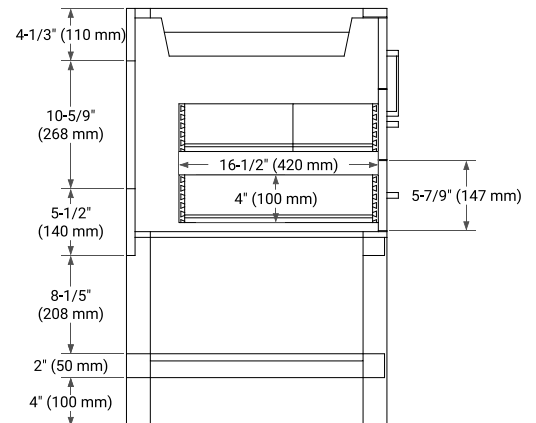

42" SINGLE SINK BASE CABINET

BASE CABINET DIMENSIONS

42" W x 21.5" D x 34.5" H

FEATURES

- Solid wood frame & plywood panels
- Dovetail drawers and joints
- Soft closing doors & drawers

HARDWARE FINISHES*

Brushed Nickel Satin Brass Matte Black Polished Chrome

42" SINGLE RECTANGLE SINK COUNTERTOP WITH 1.5 IN. THICKNESS

OVERALL DIMENSIONS

42.25" W x 22" D x 1.5" H

COUNTERTOP OPTIONS

Carrara White Quartz

FEATURES

- Solid countertop with mitered edges & seams
- Undermount white rectangular sink
- Pre-drilled for 8" widespread faucet

INCLUDED

- Countertop
- Matching Backsplash
- Rectangle Sink

COUNTERTOP PLAN VIEW

EDGE SIDE VIEW

THREE DIMENSIONAL COUNTERTOP VIEW