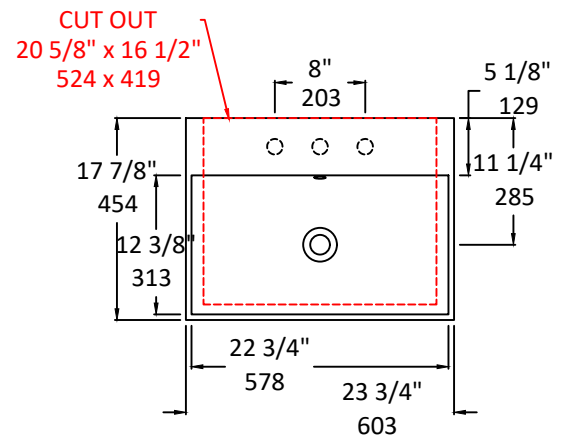

Specifications:

Installation:	Wall-mount, vanity-top, or drop-in
Exterior Dimensions:	23 3/4" w x 17 7/8" d x 7 1/4" h
Material:	Porcelain
Weight:	38 lbs
Overflow:	Yes
Finishes:	001 - White
Faucet Holes:	00 - no hole 01 - one centered hole 02 - two hole - center and right, 4" spread 03 - three hole, 8" spread
Cutout Size:	20 5/8" x 16 1/2" (template available upon request)
Faucet Hole Size:	Ø 1 3/8"
Drain Hole Size:	Ø 1 3/4"

LACAVA reserves the right to revise any dimension or information on this sheet without notice. Dimensions are nominal and may vary within an industry accepted tolerance of 1/4". Drawings provided herein are meant to give the user an idea of the product and are not made to scale.