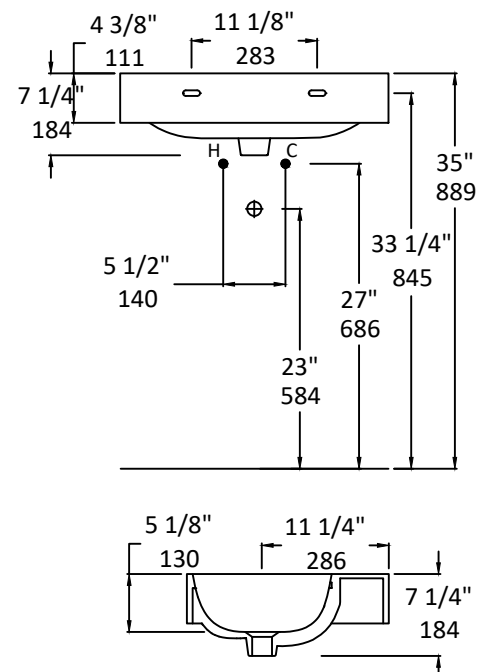

Specifications:

Installation:	Wall-mount, vanity-top, or drop-in
Exterior Dimensions:	23 3/4" w x 17 7/8" d x 7 1/4" h
Material:	Porcelain
Weight:	38 lbs
Overflow:	Yes
Finishes:	001 - White
Faucet Holes:	00 - no hole 01 - one centered hole 02 - two hole - center and right, 4" spread 03 - three hole, 8" spread
Cutout Size:	20 5/8" x 16 1/2" (template available upon request)
Faucet Hole Size:	Ø 1 3/8"
Drain Hole Size:	Ø 1 3/4"

LACAVA reserves the right to revise any dimension or information on this sheet without notice. Dimensions are nominal and may vary within an industry accepted tolerance of 1/4". Drawings provided herein are meant to give the user an idea of the product and are not made to scale.