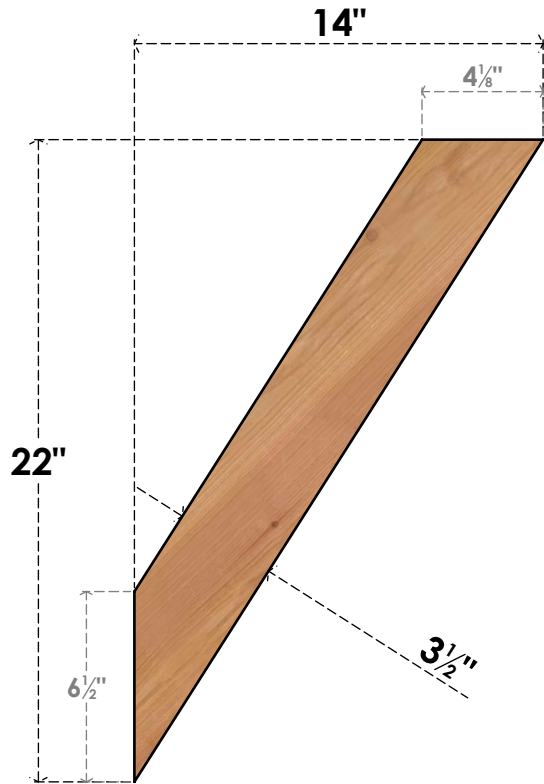

# BRC04X14X22TRA00SWR

3 1/2"W X 14"D X 22"H TRADITIONAL SMOOTH BRACE, WESTERN RED CEDAR

**SIDE**

**FRONT**

EKENA MILLWORK  
2300 WEST MAIN ST.  
CLARKSVILLE, TX 75426  
TOLL FREE: 866-607-0453  
WWW.EKENAMILLWORK.COM