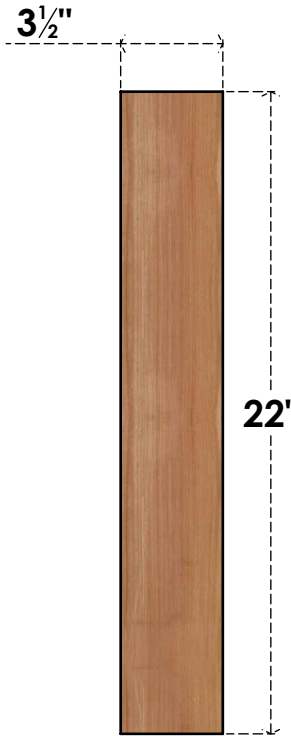

# BRC04X14X22TRA00SWR

3 1/2"W X 14"D X 22"H TRADITIONAL SMOOTH BRACE, WESTERN RED CEDAR

**SIDE**

**FRONT**

EKENA MILLWORK  
2300 WEST MAIN ST.  
CLARKSVILLE, TX 75426  
TOLL FREE: 866-607-0453  
WWW.EKENAMILLWORK.COM

**NOTES**

1. INSTALLATION TO BE COMPLETED IN ACCORDANCE WITH MANUFACTURER'S SPECIFICATIONS.
2. DRAWING MAY NOT BE TO SCALE
3. THIS DRAWING IS INTENDED FOR DESIGN AND PLANNING PURPOSES ONLY.
4. ALL INFORMATION CONTAINED HEREIN WAS CURRENT AT THE TIME OF DEVELOPMENT BUT MUST BE REVIEWED AND APPROVED BY THE PRODUCT MANUFACTURER TO BE CONSIDERED ACCURATE.
5. PRODUCTS ARE NOT KILN DRIED. THIS ITEM IS UNIQUE AND WILL CONTAIN THE NATURAL VARIATIONS THAT THE WOOD SPECIES OFFERS. THIS MAY RESULT IN VARIATIONS UP TO 1/4"